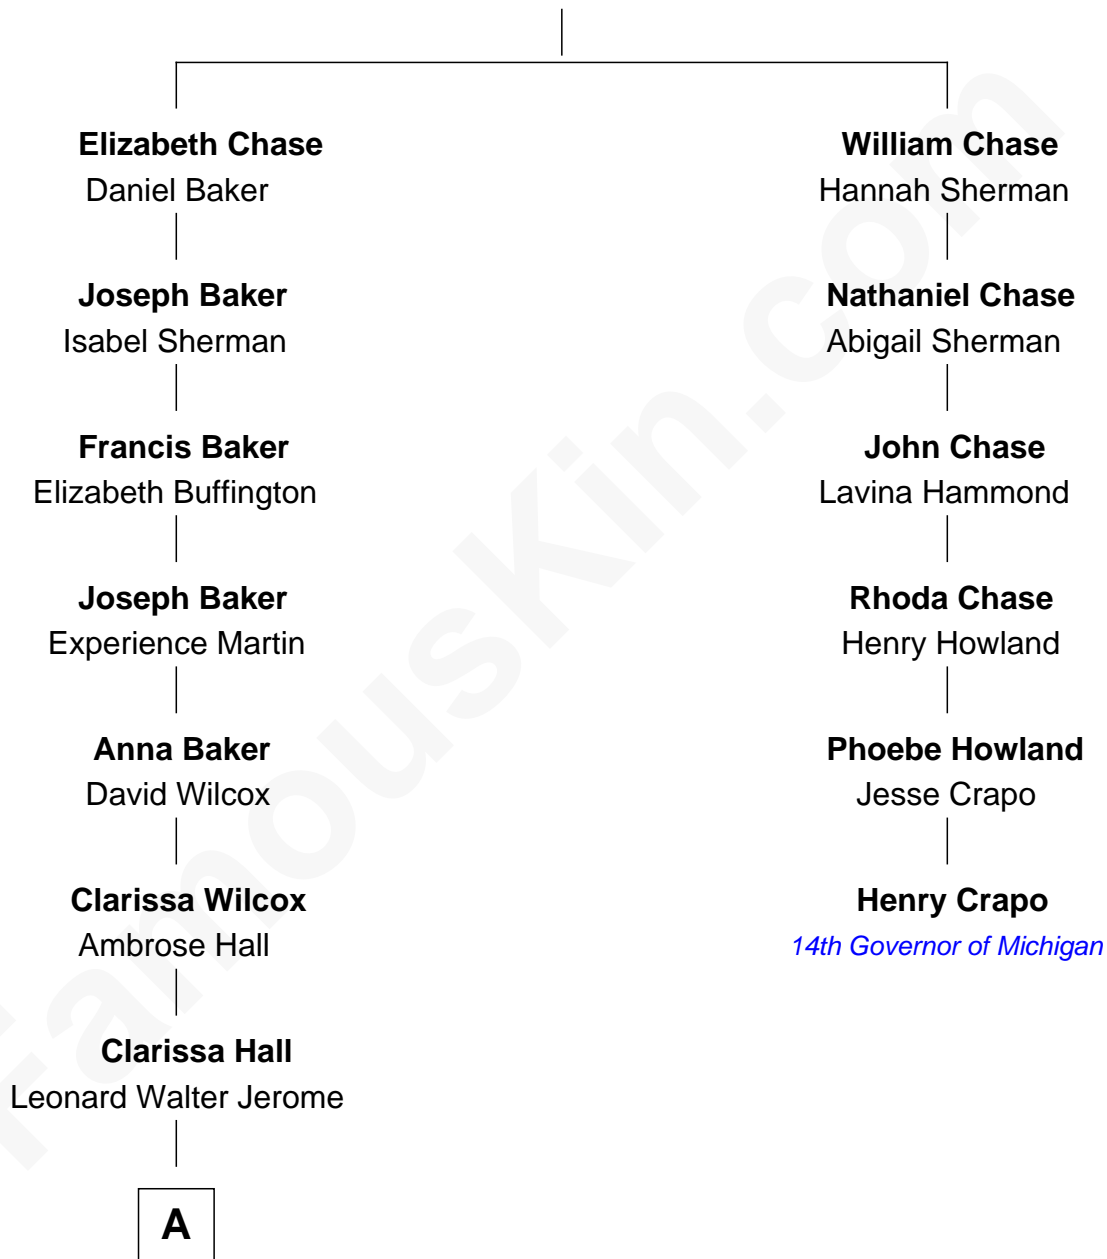

FamousKin.com

Relationship Chart of

Sir Winston Churchill

Prime Minister of the United Kingdom

5th cousin 3 times removed of

Henry Crapo

14th Governor of Michigan

William Chase

A

—
Jeanette Jerome

Randolph Henry Spencer-Churchill

—
Sir Winston Churchill

Prime Minister of the United Kingdom

FamousKin.com