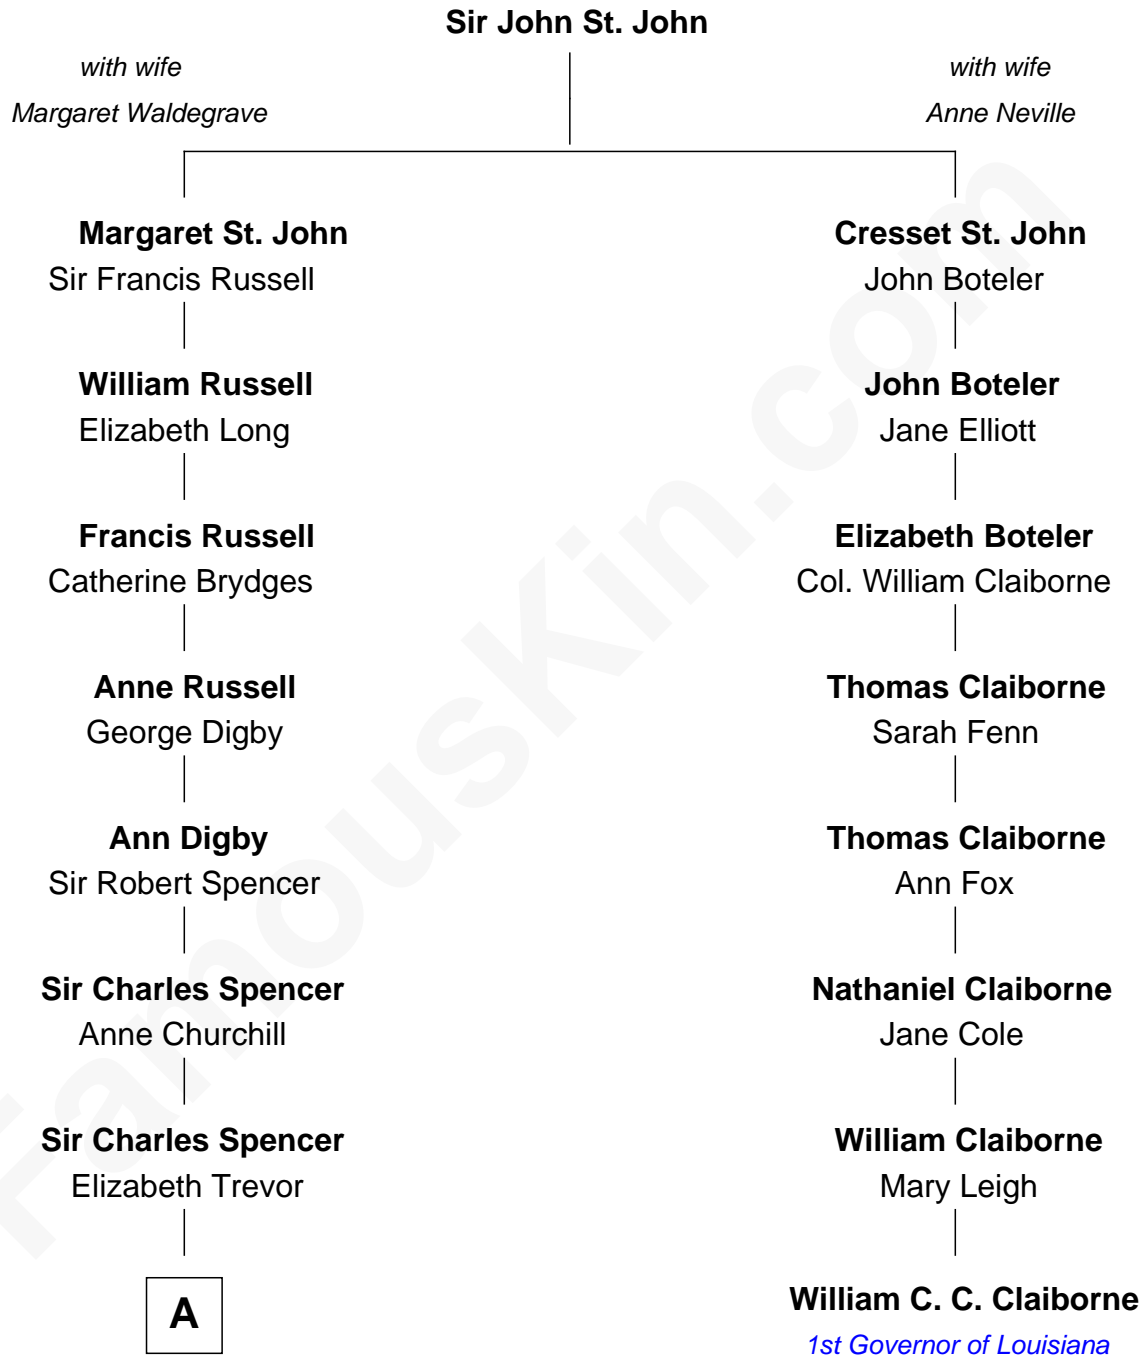

FamousKin.com

Relationship Chart of

Sir Winston Churchill

Prime Minister of the United Kingdom

7th cousin 5 times removed of

William C. C. Claiborne

1st Governor of Louisiana

A

—
Sir George Spencer

Caroline Russell

—
George Spencer

Susan Stewart

—
Sir George Spencer-Churchill

Jane Stewart

—
Sir John Winston Spencer-Churchill

Frances Anne Emily Vane