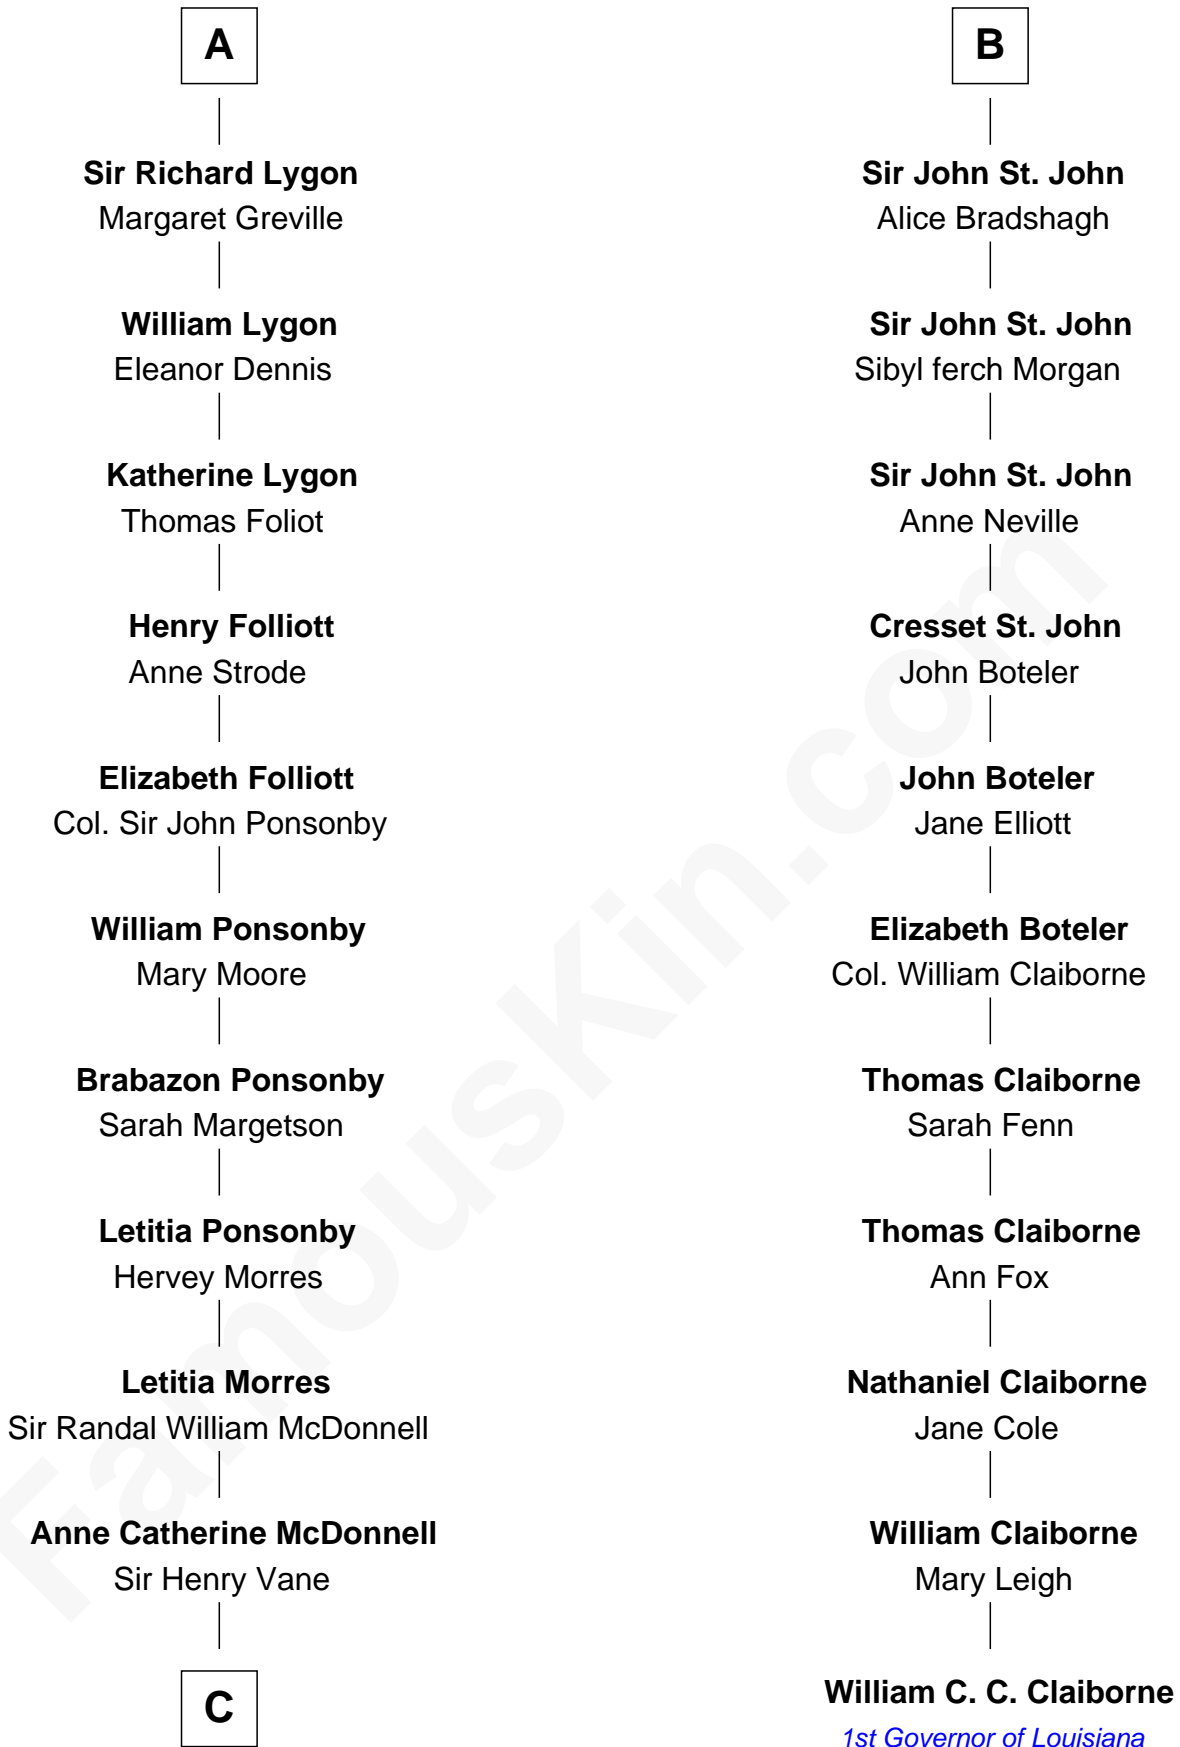

FamousKin.com Relationship Chart of

Sir Winston Churchill

Prime Minister of the United Kingdom

17th cousin 3 times removed of

William C. C. Claiborne

1st Governor of Louisiana

C

—
Frances Anne Emily Vane-Tempest

Sir Charles William Stewart

—
Frances Anne Emily Vane

Sir John Winston Spencer-Churchill

—
Randolph Henry Spencer-Churchill

Jeanette Jerome

—
Sir Winston Churchill

Prime Minister of the United Kingdom

FamousKin.com