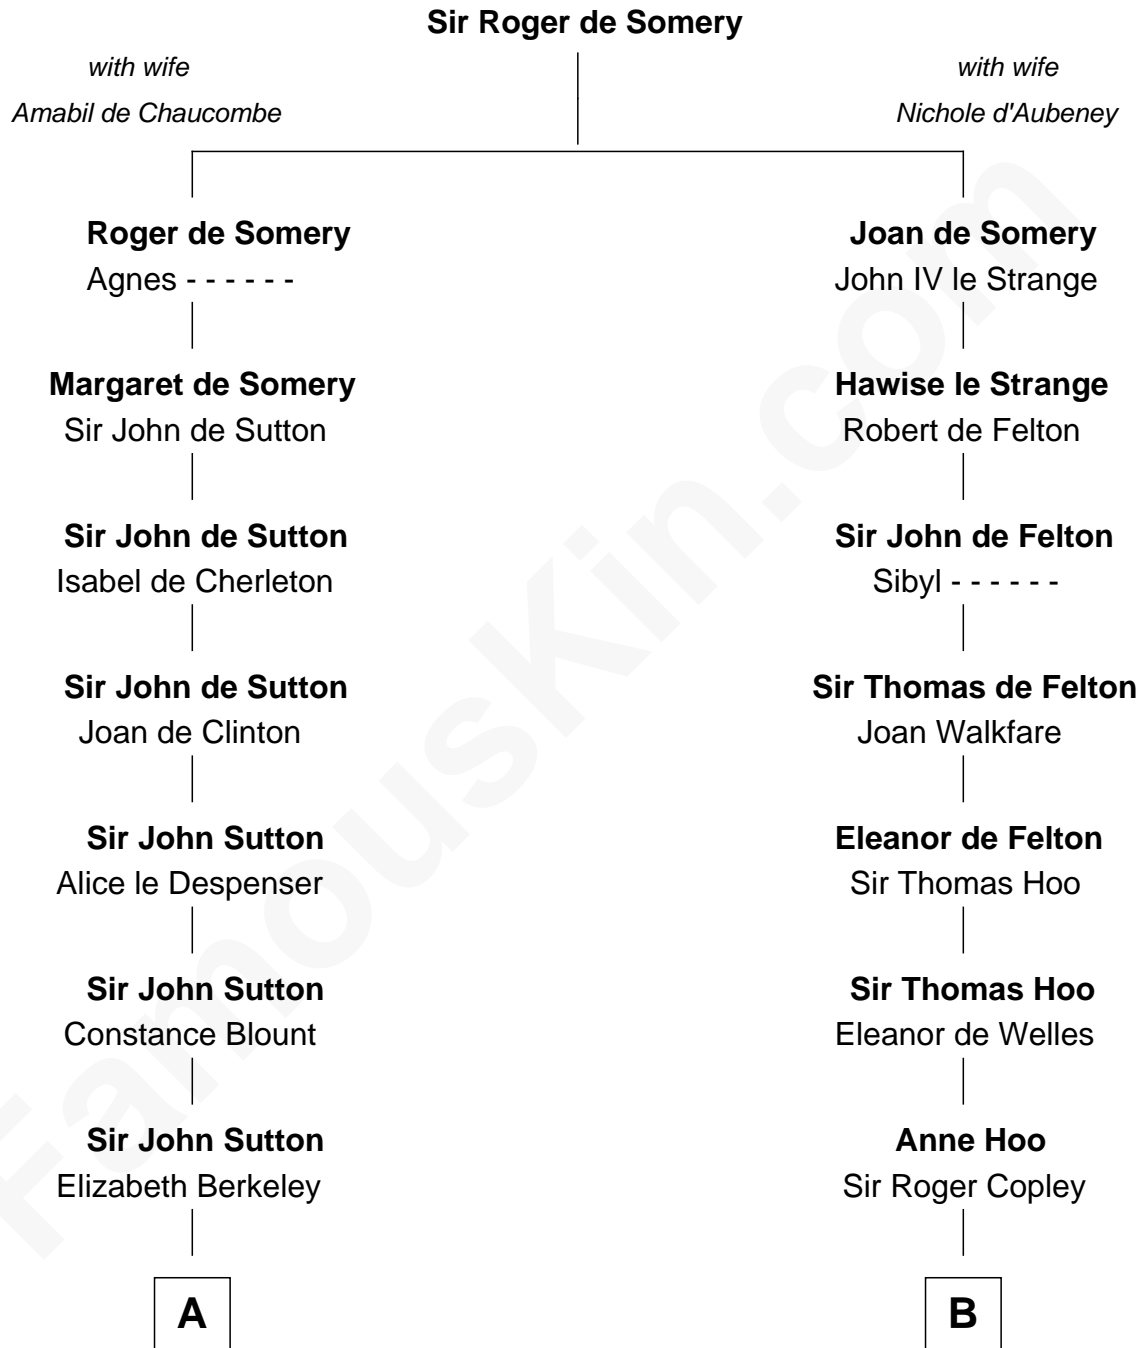

FamousKin.com

Relationship Chart of

Sir Winston Churchill

Prime Minister of the United Kingdom

17th cousin 4 times removed of

William C. C. Claiborne

1st Governor of Louisiana

C

—
Jane Paget
George Stewart

—
Jane Stewart
Sir George Spencer-Churchill

—
Sir John Winston Spencer-Churchill
Frances Anne Emily Vane

—
Randolph Henry Spencer-Churchill
Jeanette Jerome

—
Sir Winston Churchill
Prime Minister of the United Kingdom