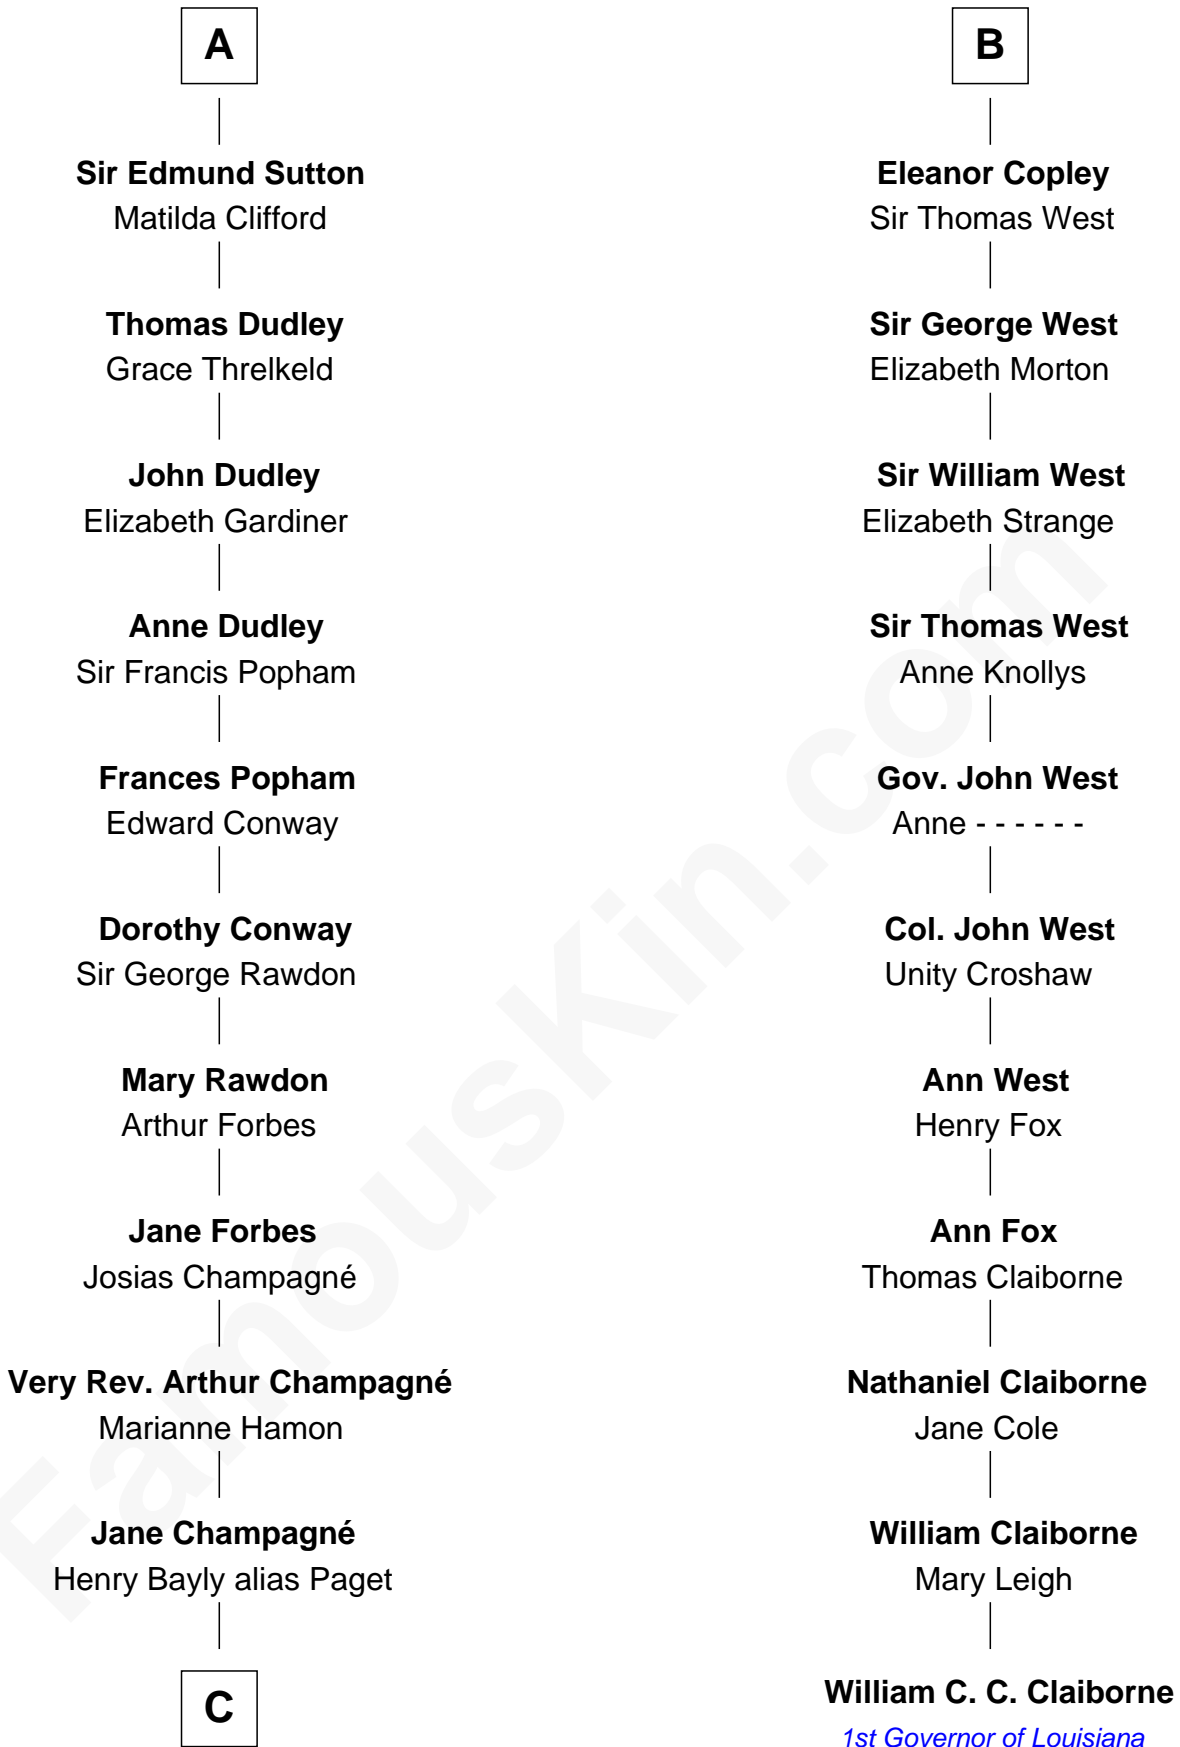

FamousKin.com

Relationship Chart of

Sir Winston Churchill

Prime Minister of the United Kingdom

17th cousin 4 times removed of

William C. C. Claiborne

1st Governor of Louisiana

C

—
Jane Paget
George Stewart

—
Jane Stewart
Sir George Spencer-Churchill

—
Sir John Winston Spencer-Churchill
Frances Anne Emily Vane

—
Randolph Henry Spencer-Churchill
Jeanette Jerome

—
Sir Winston Churchill
Prime Minister of the United Kingdom