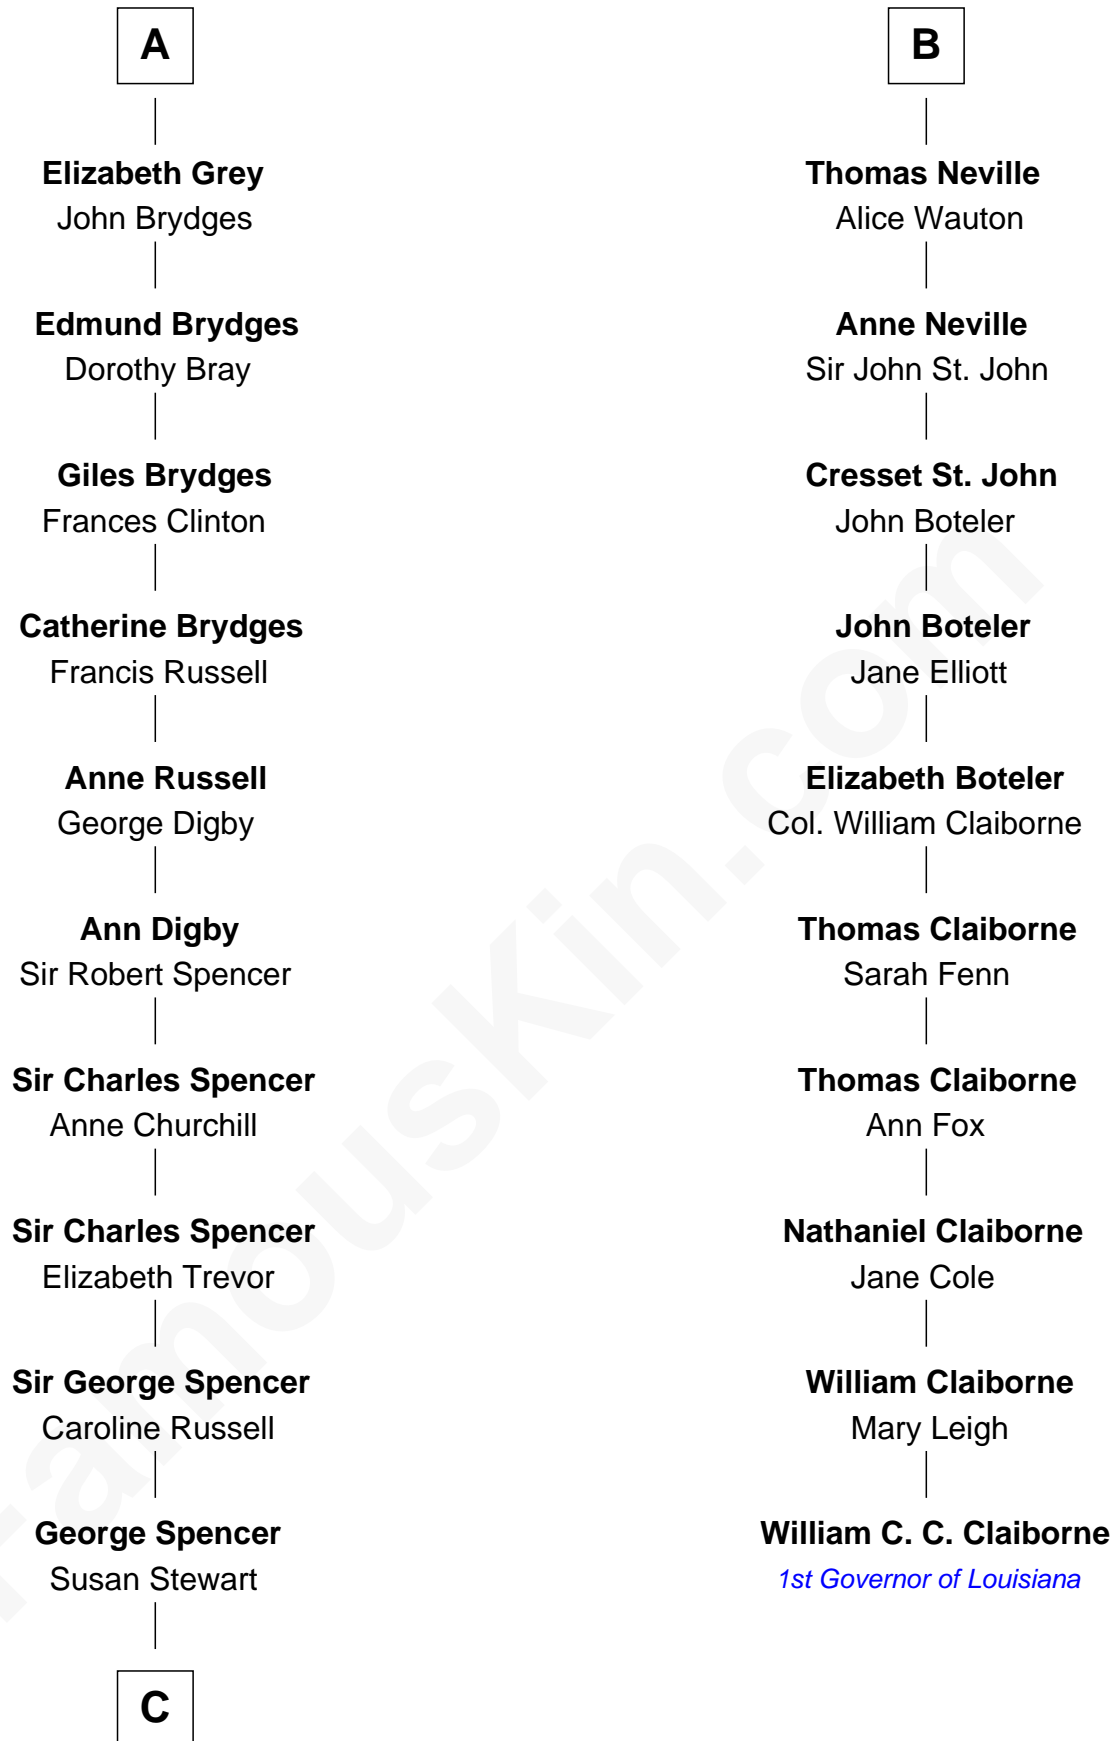

FamousKin.com

Relationship Chart of

Sir Winston Churchill

Prime Minister of the United Kingdom

16th cousin 4 times removed of

William C. C. Claiborne

1st Governor of Louisiana

Sir William de Boteler

Ela Herdeburgh

C

—
Sir George Spencer-Churchill

Jane Stewart

—
Sir John Winston Spencer-Churchill

Frances Anne Emily Vane

—
Randolph Henry Spencer-Churchill

Jeanette Jerome