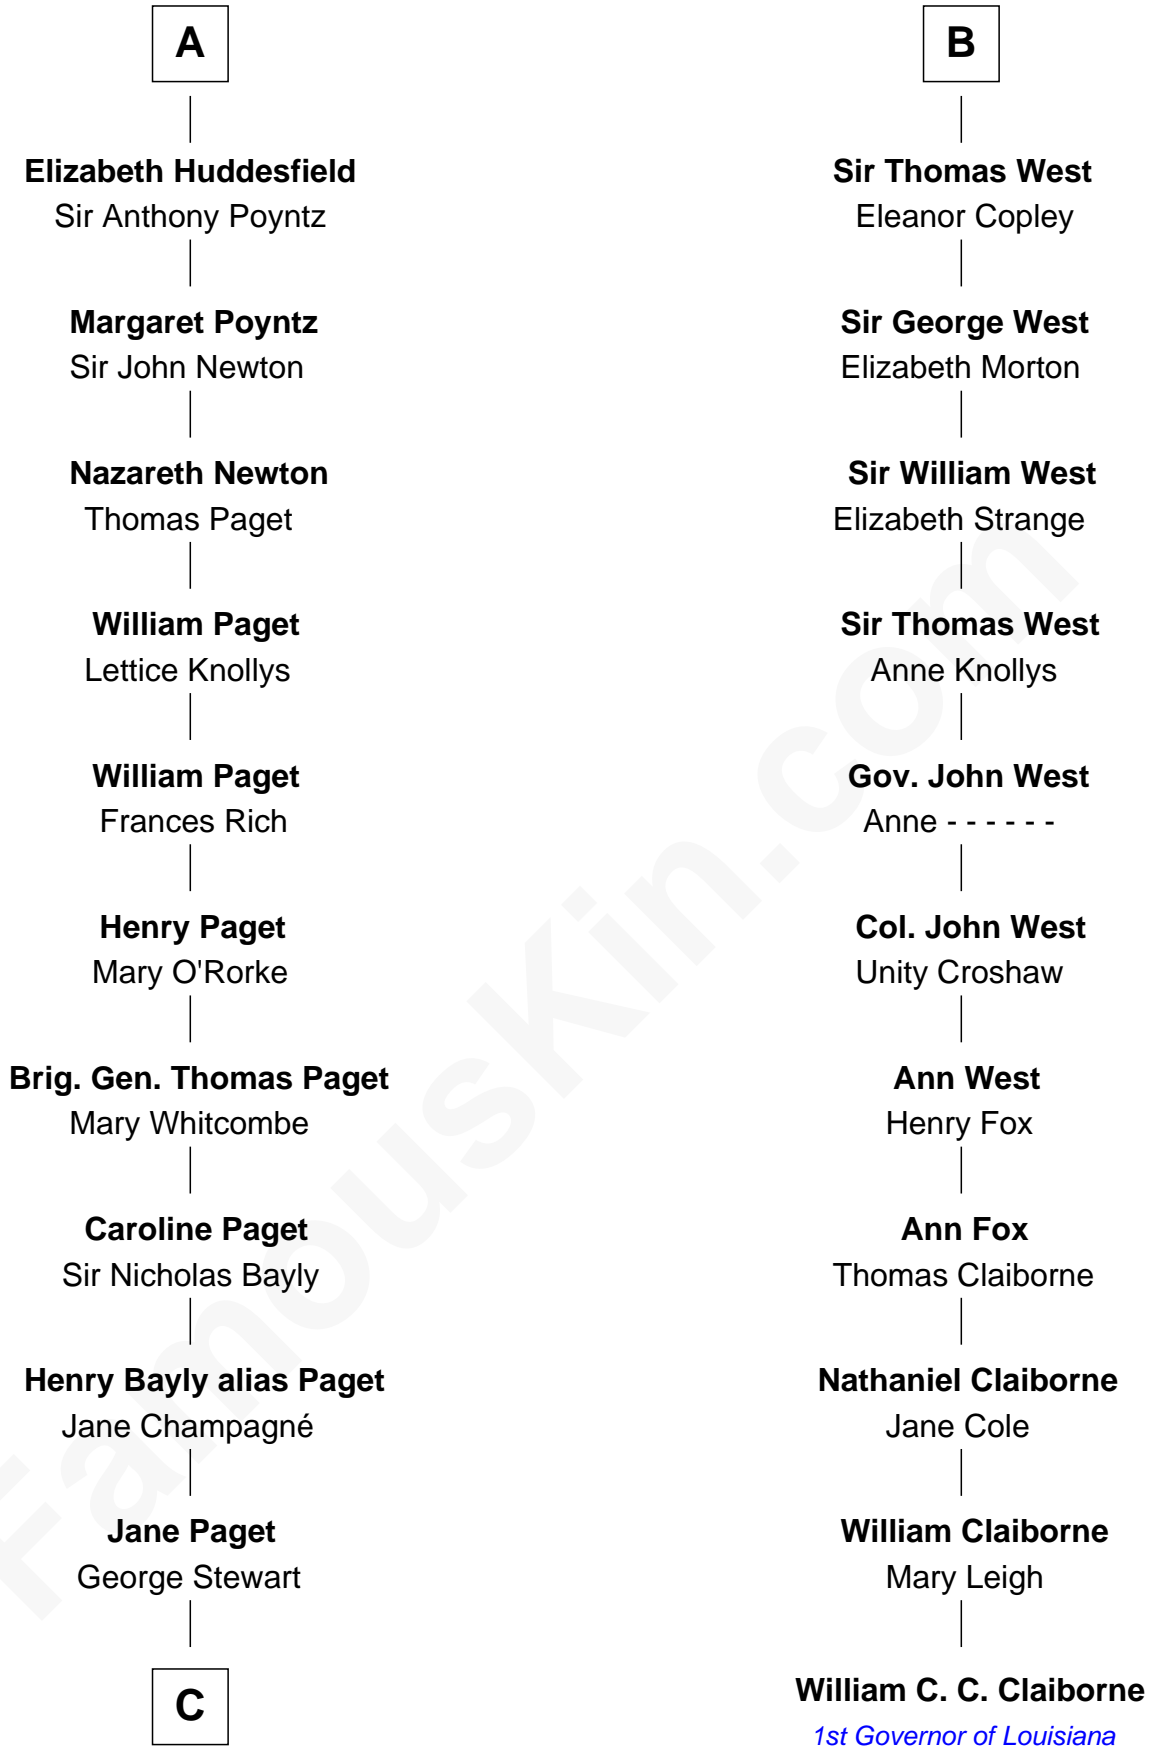

FamousKin.com

Relationship Chart of

Sir Winston Churchill

Prime Minister of the United Kingdom

17th cousin 3 times removed of

William C. C. Claiborne

1st Governor of Louisiana

Sir John de Courtenay

Anne Wake

Sir John Courtenay

Joan Champernoun

Sir Philip Courtenay

Elizabeth Hungerford

Katherine Courtenay

Sir William Huddesfield

A

Katherine Peverell

Sir Walter Hungerford

Sir Robert Hungerford

Margaret Botreaux

Katherine Hungerford

Sir Richard West

B

C

—
Jane Stewart

Sir George Spencer-Churchill

—
Sir John Winston Spencer-Churchill

Frances Anne Emily Vane

—
Randolph Henry Spencer-Churchill

Jeanette Jerome

—
Sir Winston Churchill

Prime Minister of the United Kingdom