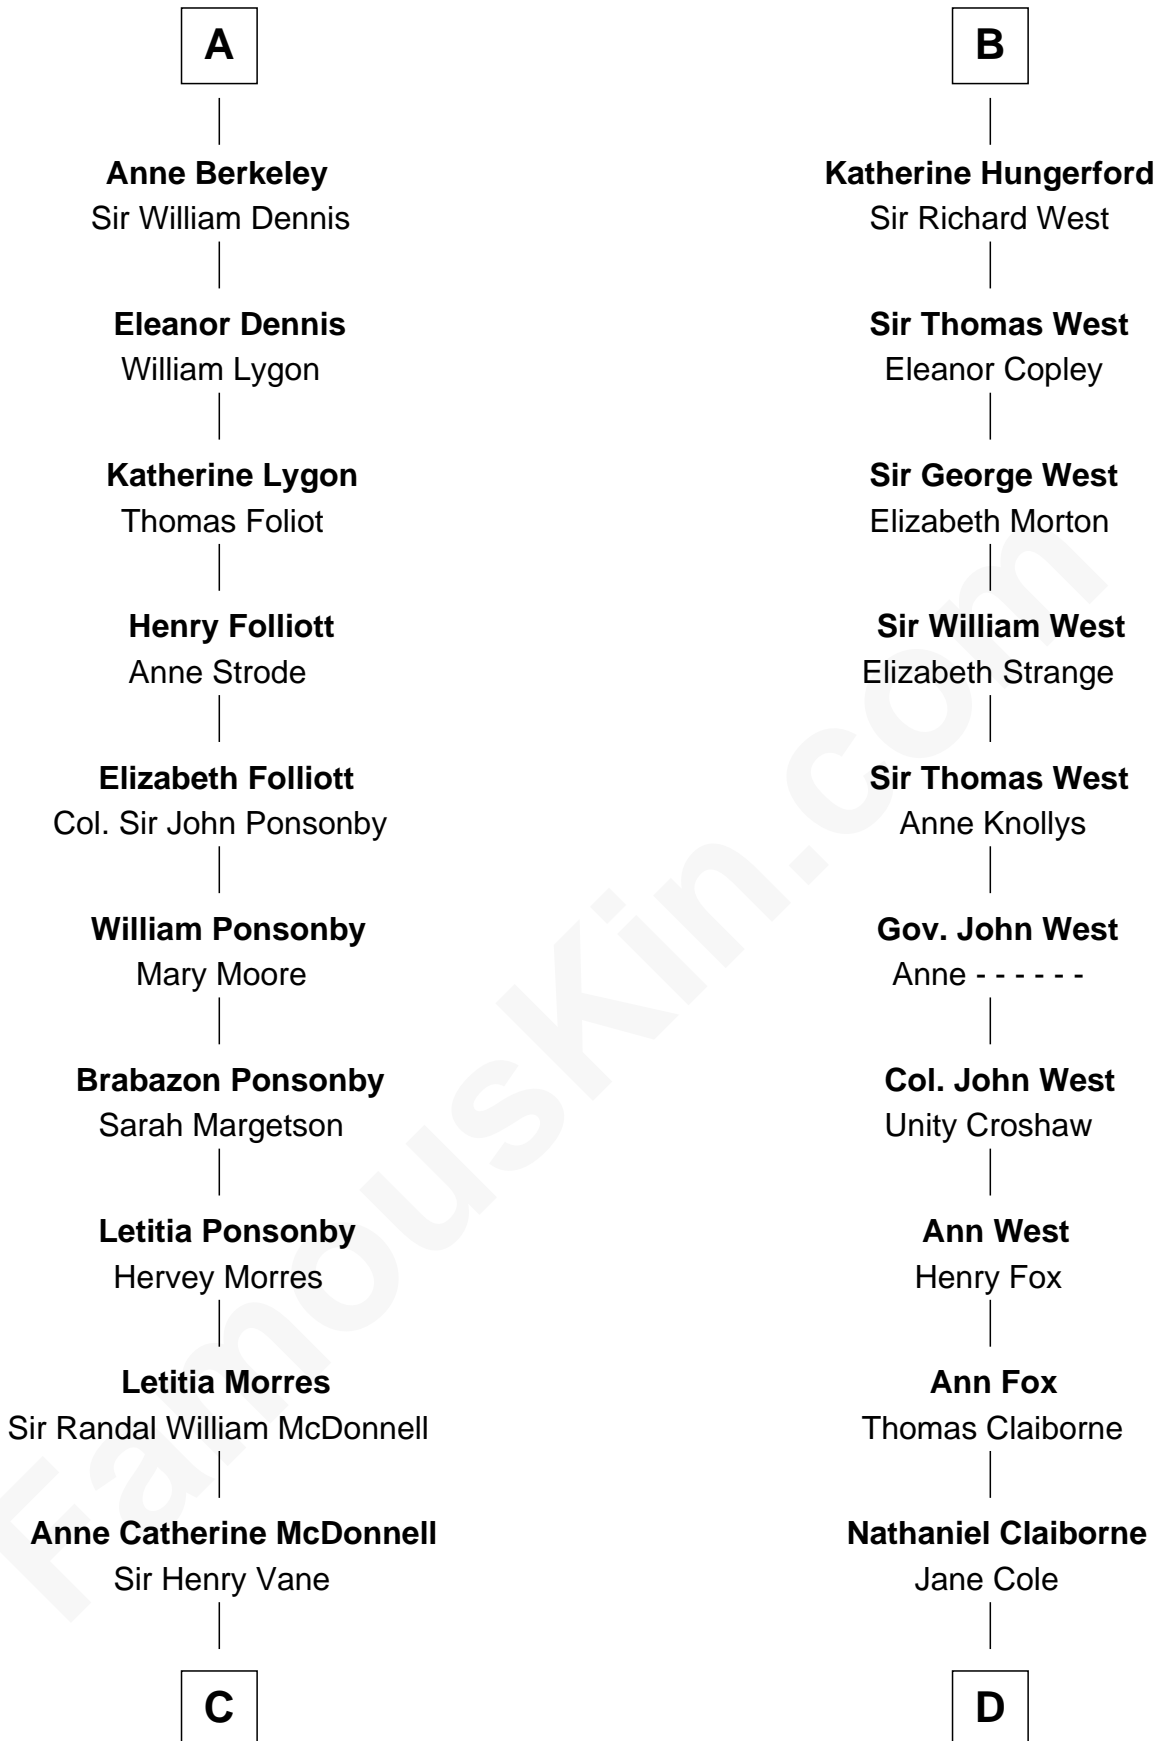

FamousKin.com

Relationship Chart of

Sir Winston Churchill

Prime Minister of the United Kingdom

18th cousin 2 times removed of

William C. C. Claiborne

1st Governor of Louisiana

C

Frances Anne Emily Vane-Tempest
Sir Charles William Stewart

Frances Anne Emily Vane
Sir John Winston Spencer-Churchill

Randolph Henry Spencer-Churchill
Jeanette Jerome

Sir Winston Churchill
Prime Minister of the United Kingdom