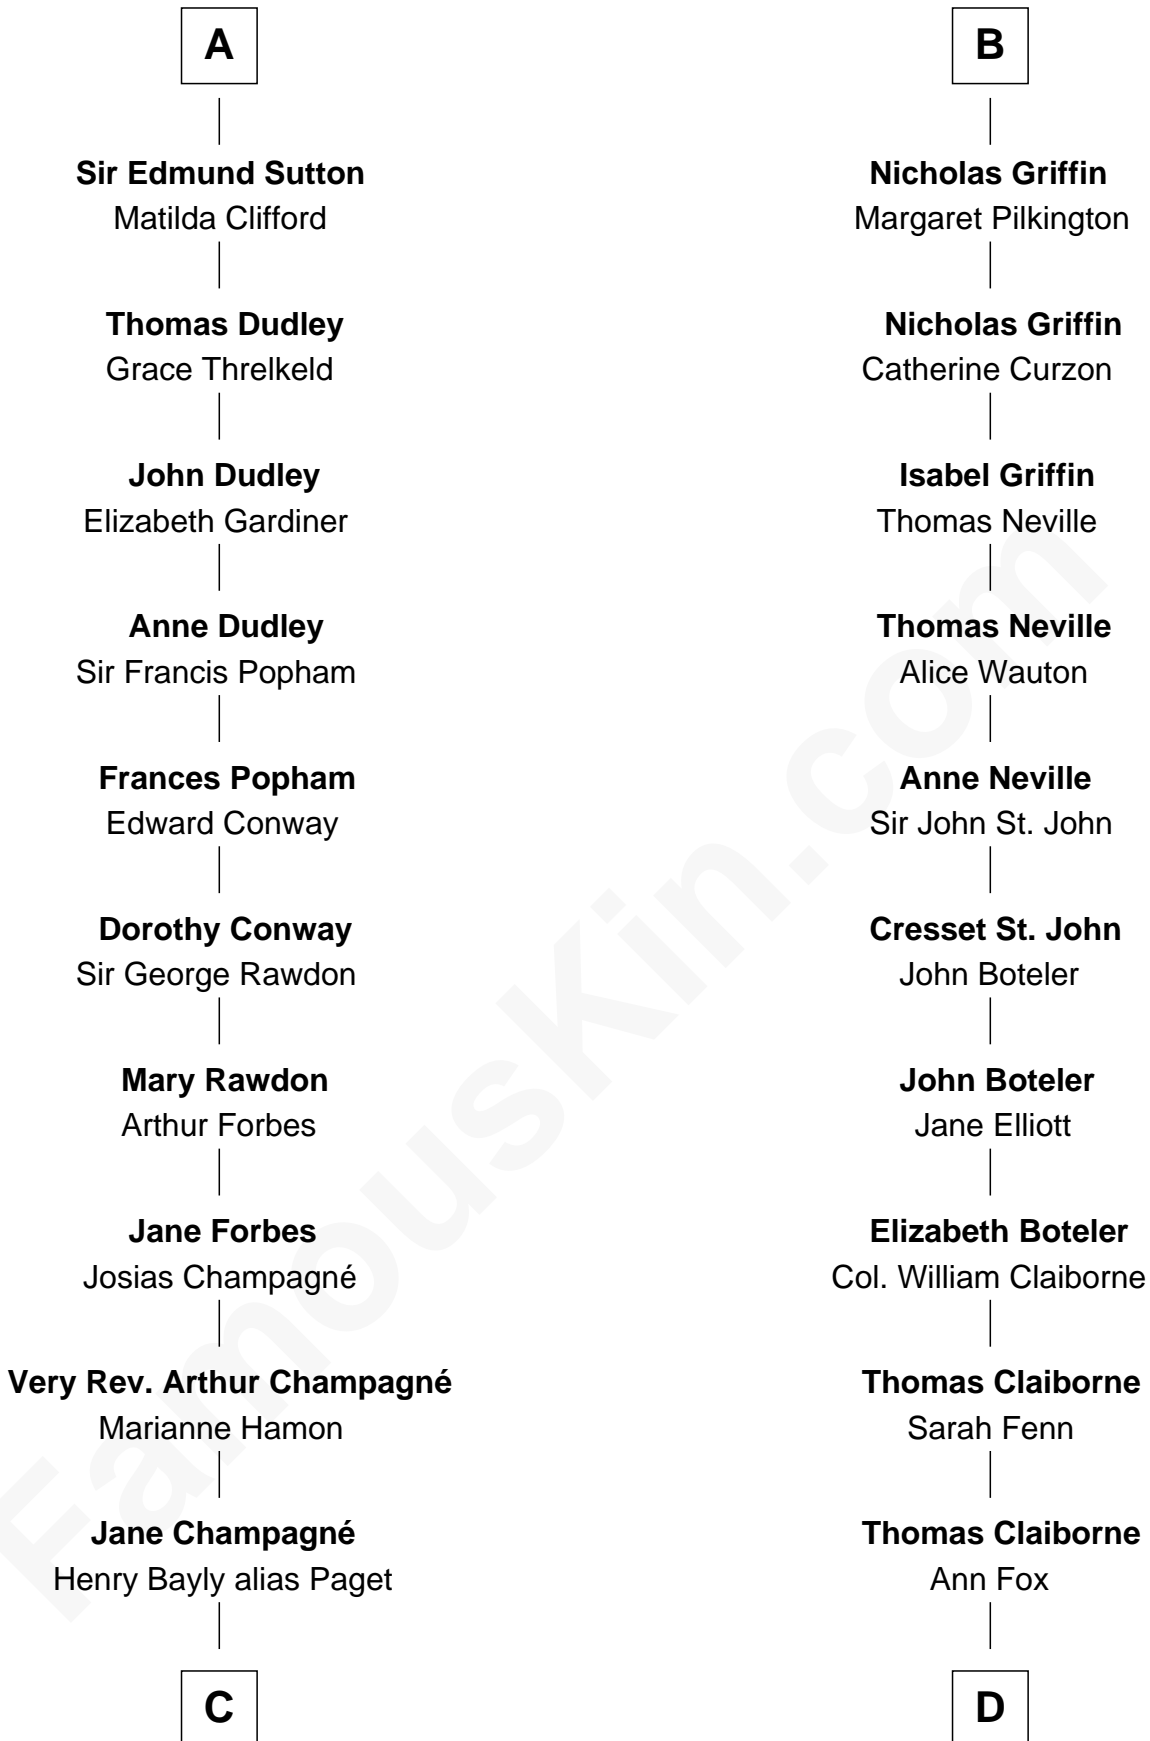

## Relationship Chart of

### Sir Winston Churchill

*Prime Minister of the United Kingdom*

19th cousin 2 times removed of

**William C. C. Claiborne**

*1st Governor of Louisiana*

**Hugh de Kevelioc**  
Bertrade de Montfort

**C**

**Jane Paget**  
George Stewart

**Jane Stewart**  
Sir George Spencer-Churchill

**Sir John Winston Spencer-Churchill**  
Frances Anne Emily Vane

**Randolph Henry Spencer-Churchill**  
Jeanette Jerome

**Sir Winston Churchill**  
*Prime Minister of the United Kingdom*