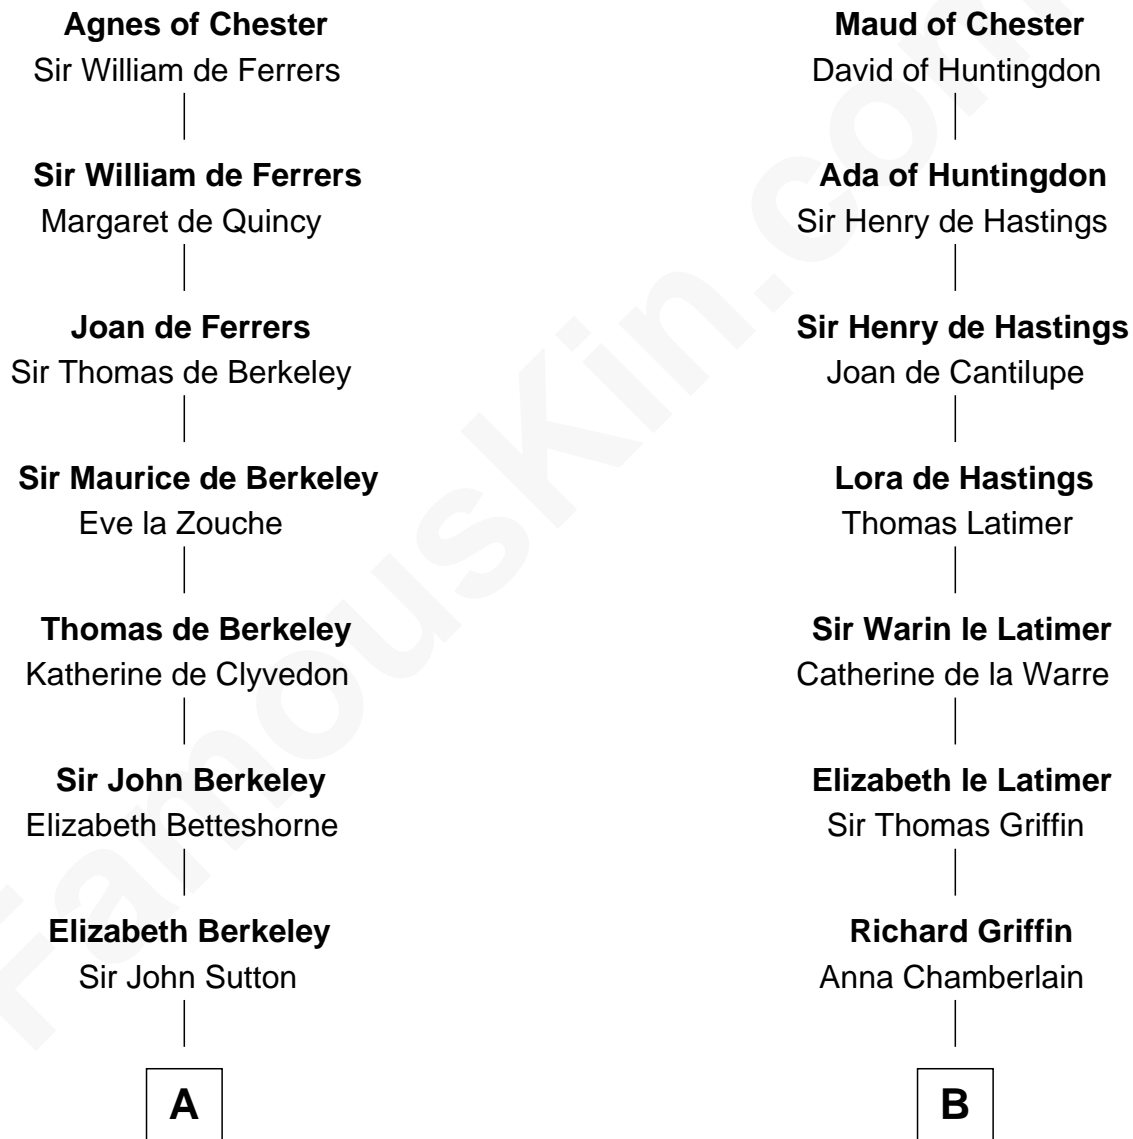

## Relationship Chart of

### Sir Winston Churchill

*Prime Minister of the United Kingdom*

19th cousin 2 times removed of

**William C. C. Claiborne**

*1st Governor of Louisiana*

**Hugh de Kevelioc**  
Bertrade de Montfort

**C**

**Jane Paget**  
George Stewart

**Jane Stewart**  
Sir George Spencer-Churchill

**Sir John Winston Spencer-Churchill**  
Frances Anne Emily Vane

**Randolph Henry Spencer-Churchill**  
Jeanette Jerome

**Sir Winston Churchill**  
*Prime Minister of the United Kingdom*