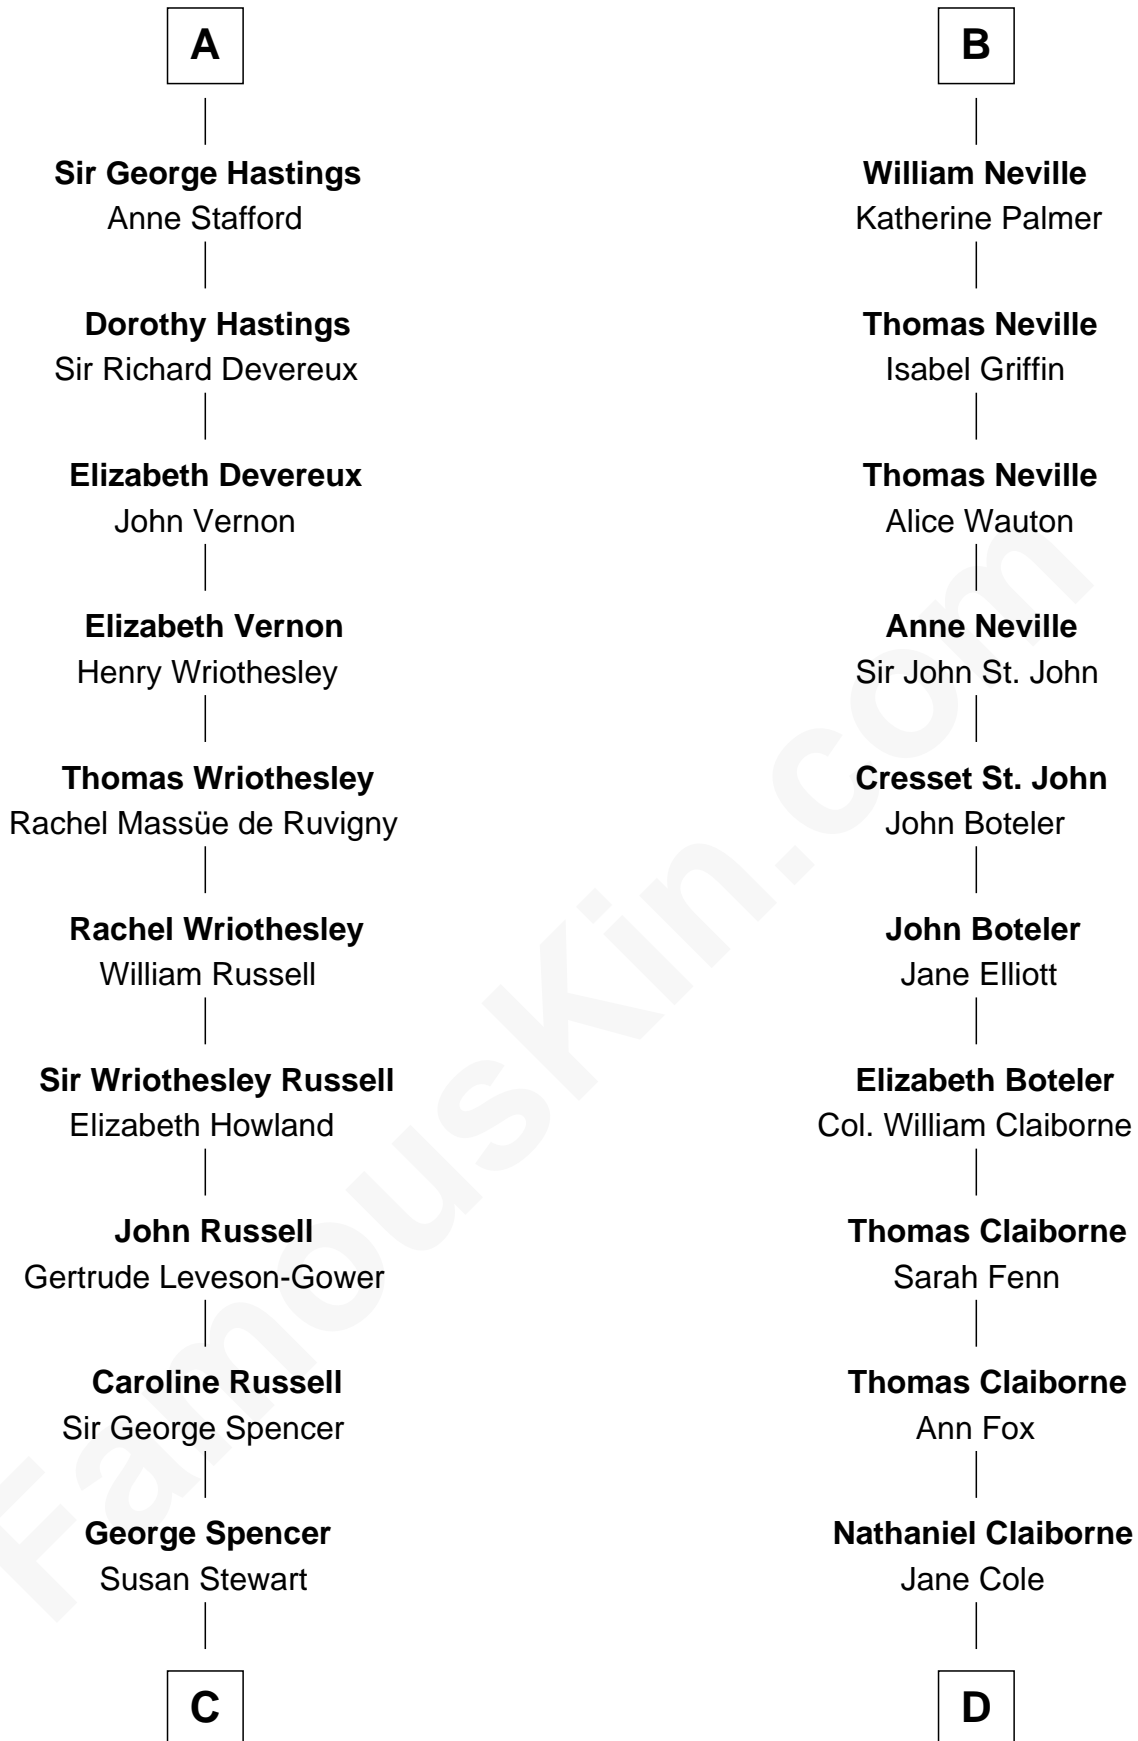

FamousKin.com

Relationship Chart of

Sir Winston Churchill

Prime Minister of the United Kingdom

18th cousin 2 times removed of

William C. C. Claiborne

1st Governor of Louisiana

FamousKin.com