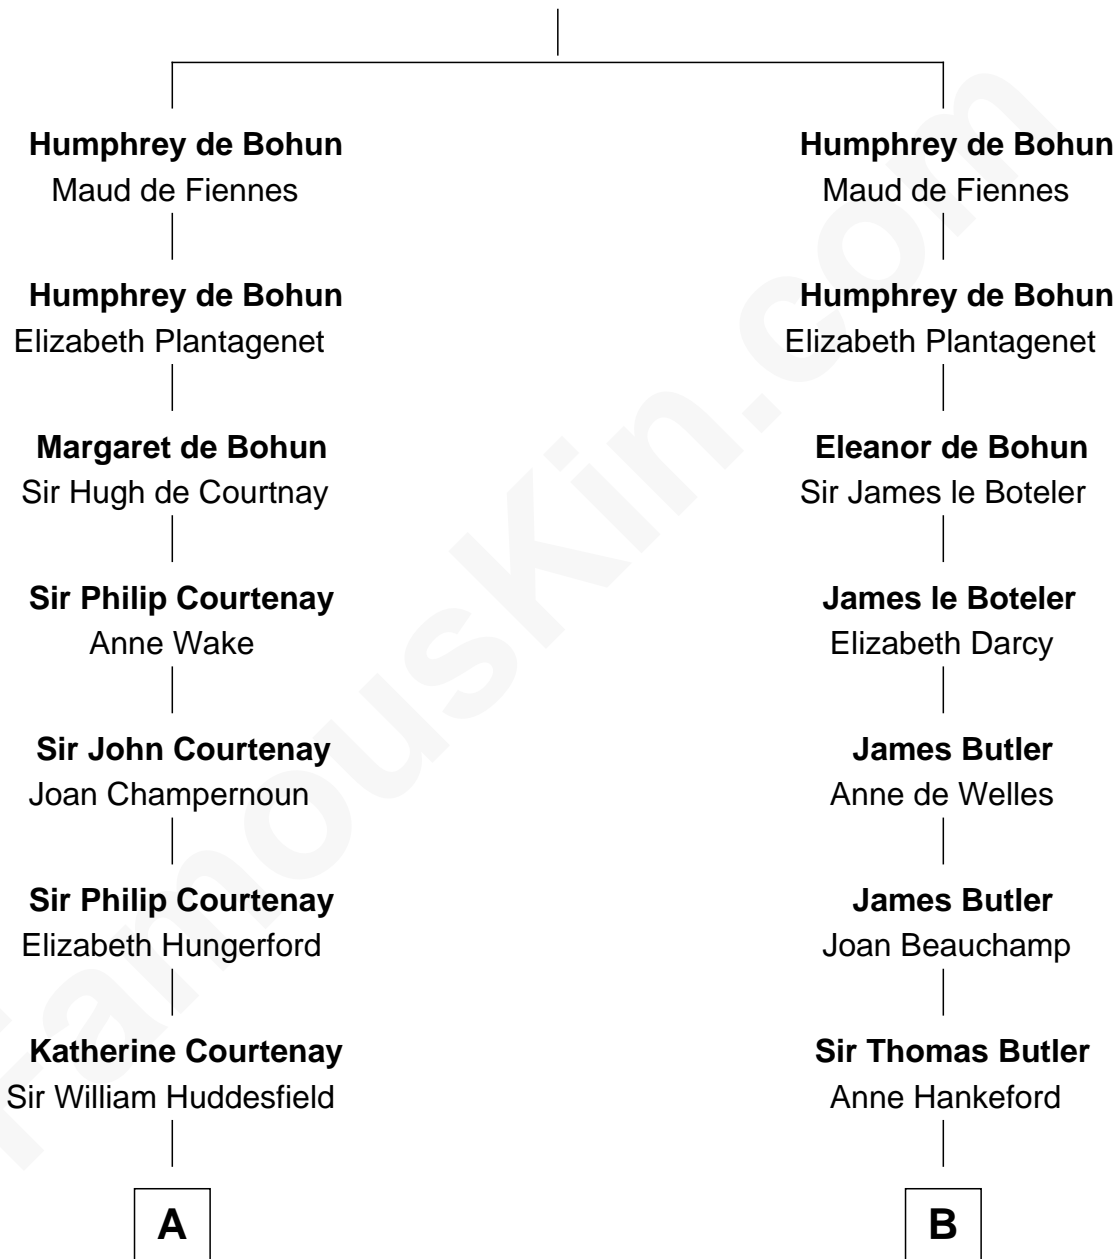

FamousKin.com

Relationship Chart of

Sir Winston Churchill

Prime Minister of the United Kingdom

18th cousin 2 times removed of

William C. C. Claiborne

1st Governor of Louisiana

Sir Humphrey de Bohun

Eleanor de Braiose

FamousKin.com