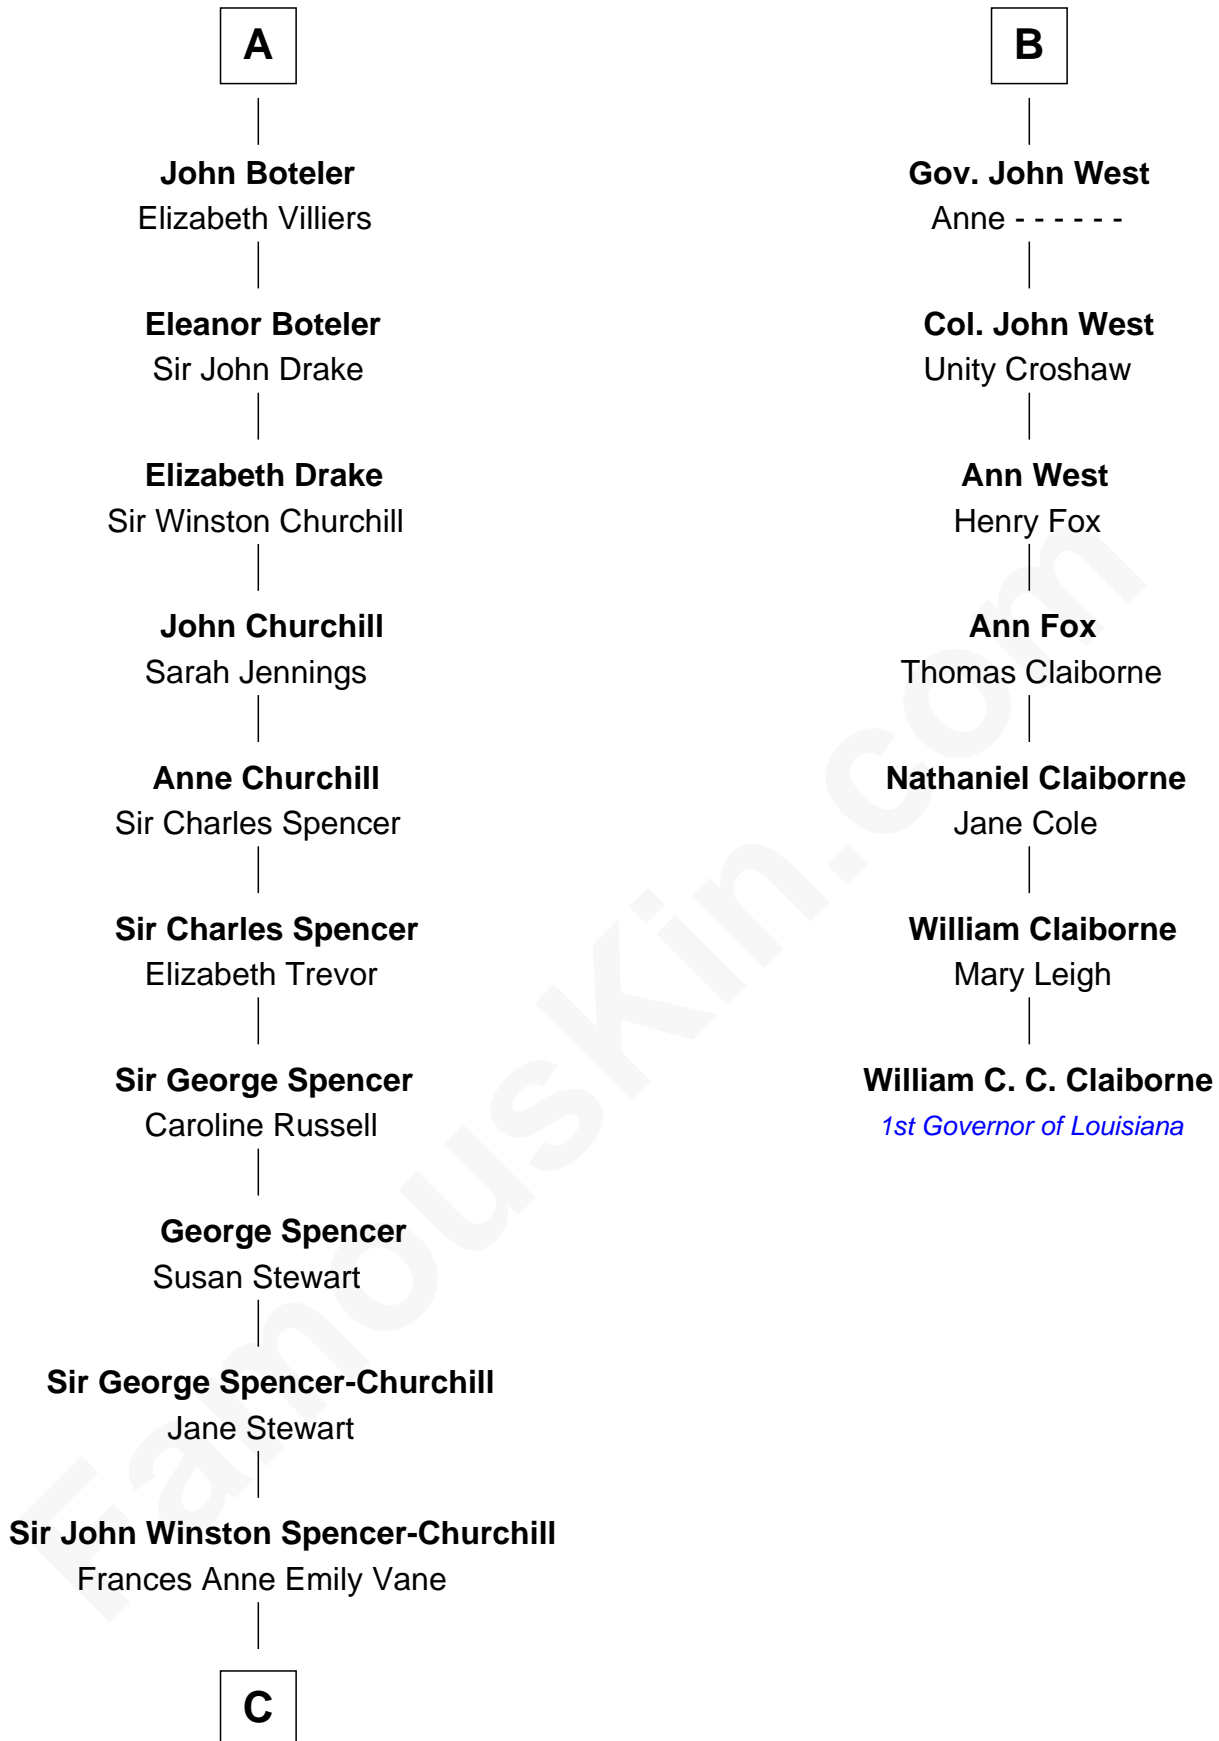

FamousKin.com

Relationship Chart of

Sir Winston Churchill

Prime Minister of the United Kingdom

13th cousin 5 times removed of

William C. C. Claiborne

1st Governor of Louisiana

Sir Michael de la Pole

Katherine Wingfield

Sir Thomas de la Pole

Anne Cheney

Katherine de la Pole

Sir Miles Stapleton

Elizabeth Stapleton

Sir William Calthorpe

Anne Calthorpe

Anne de la Pole

Robert Thorley

Margaret Thorley

Sir Reynold West

Sir Richard West

Katherine Hungerford

Sir Thomas West

Eleanor Copley

Sir George West

Elizabeth Morton

Sir William West

Elizabeth Strange

Sir Thomas West

Anne Knollys

B

C