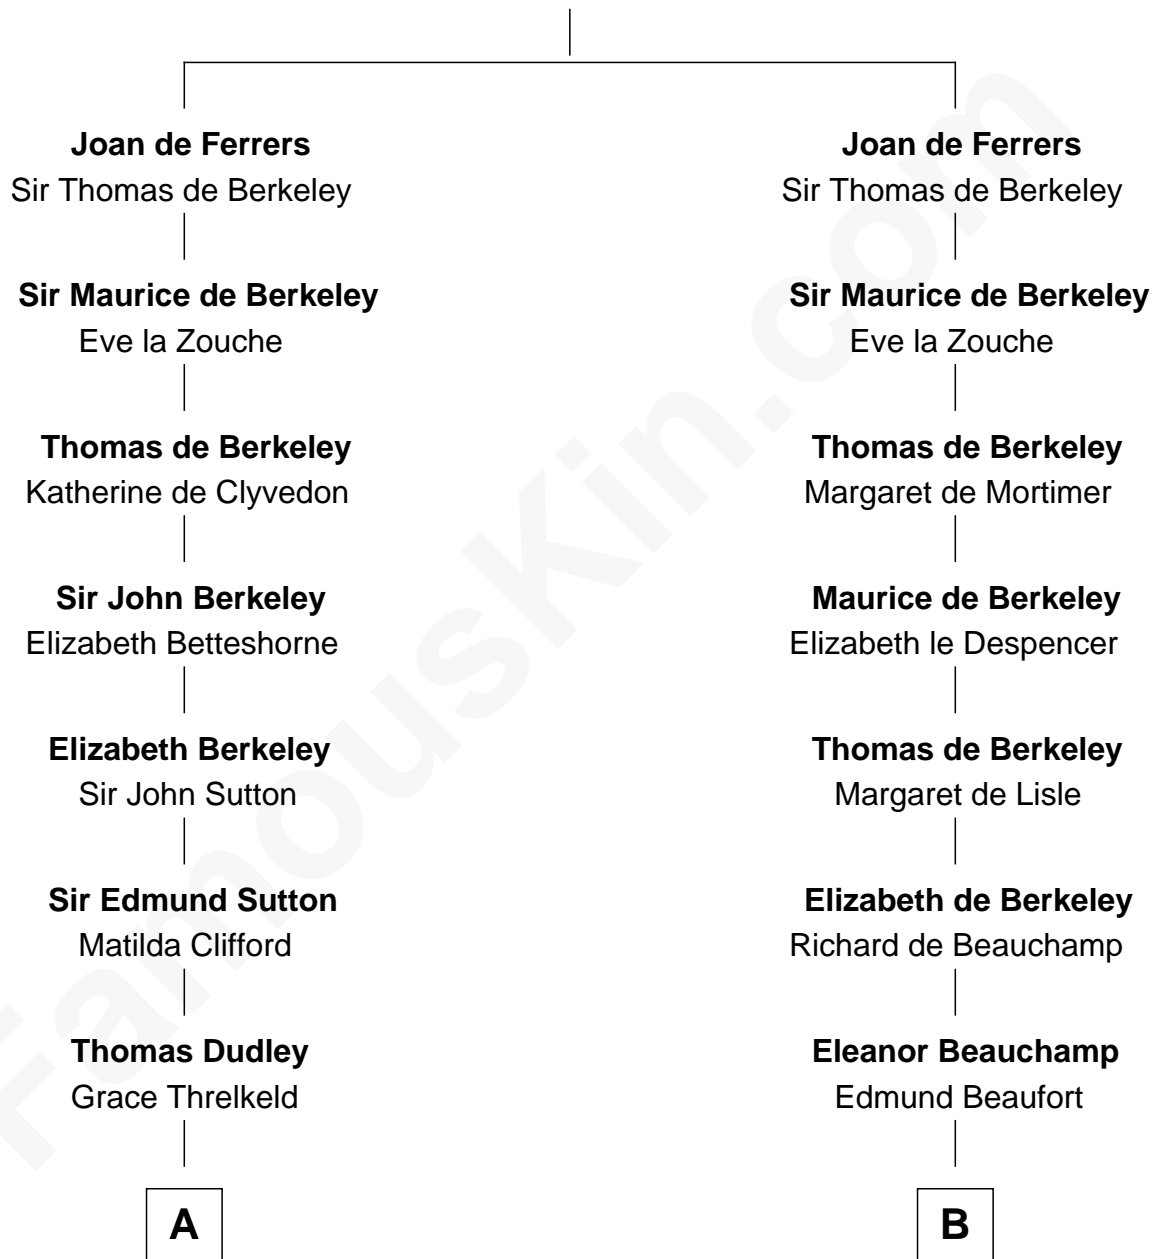

FamousKin.com

Relationship Chart of

Sir Winston Churchill

Prime Minister of the United Kingdom

18th cousin 1 time removed of

William C. C. Claiborne

1st Governor of Louisiana

Sir William de Ferrers

Margaret de Quincy

C

Sir John Winston Spencer-Churchill

Frances Anne Emily Vane

Randolph Henry Spencer-Churchill

Jeanette Jerome

Sir Winston Churchill

Prime Minister of the United Kingdom

D

William Claiborne

Mary Leigh

William C. C. Claiborne

1st Governor of Louisiana

FamousKin.com