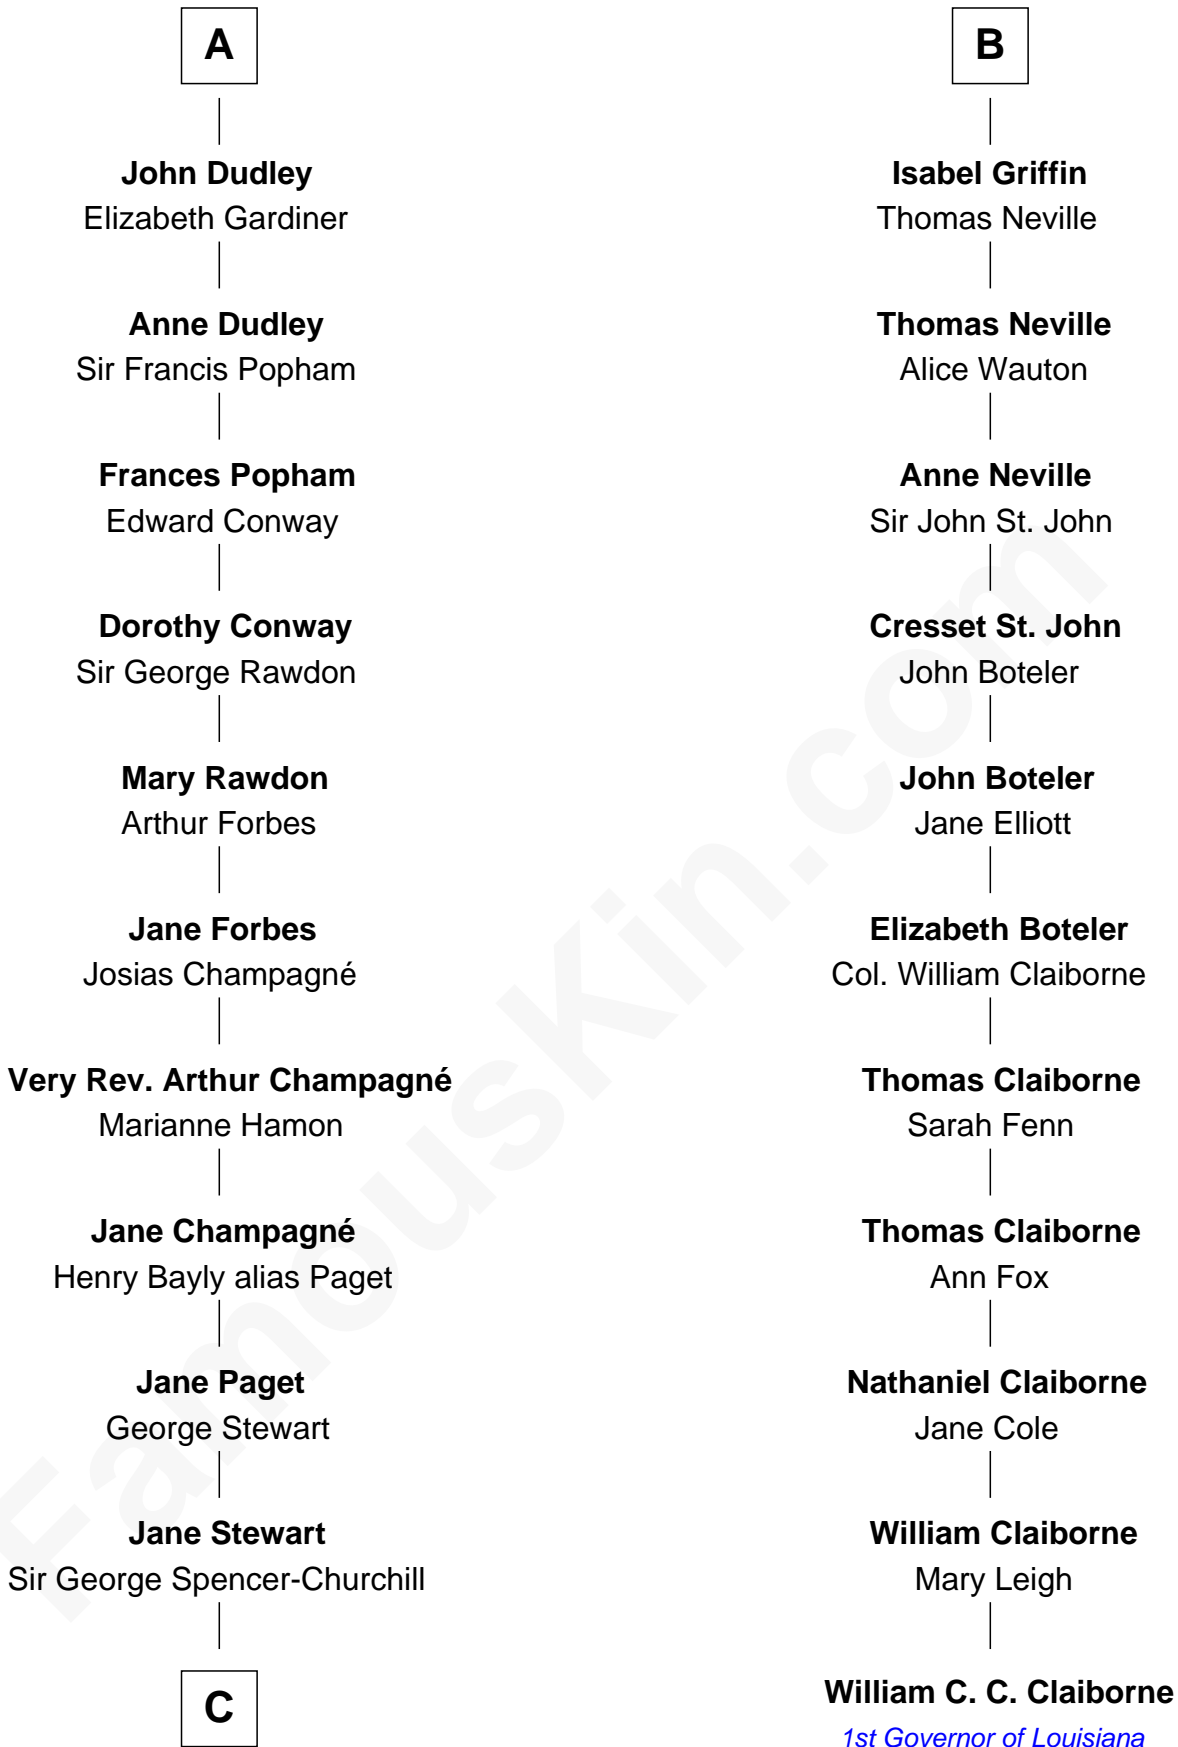

FamousKin.com

Relationship Chart of

Sir Winston Churchill

Prime Minister of the United Kingdom

17th cousin 2 times removed of

William C. C. Claiborne

1st Governor of Louisiana

Sir William de Cantilupe

Eve de Braiose

C

—
Sir John Winston Spencer-Churchill

Frances Anne Emily Vane

—
Randolph Henry Spencer-Churchill

Jeanette Jerome

—
Sir Winston Churchill

Prime Minister of the United Kingdom