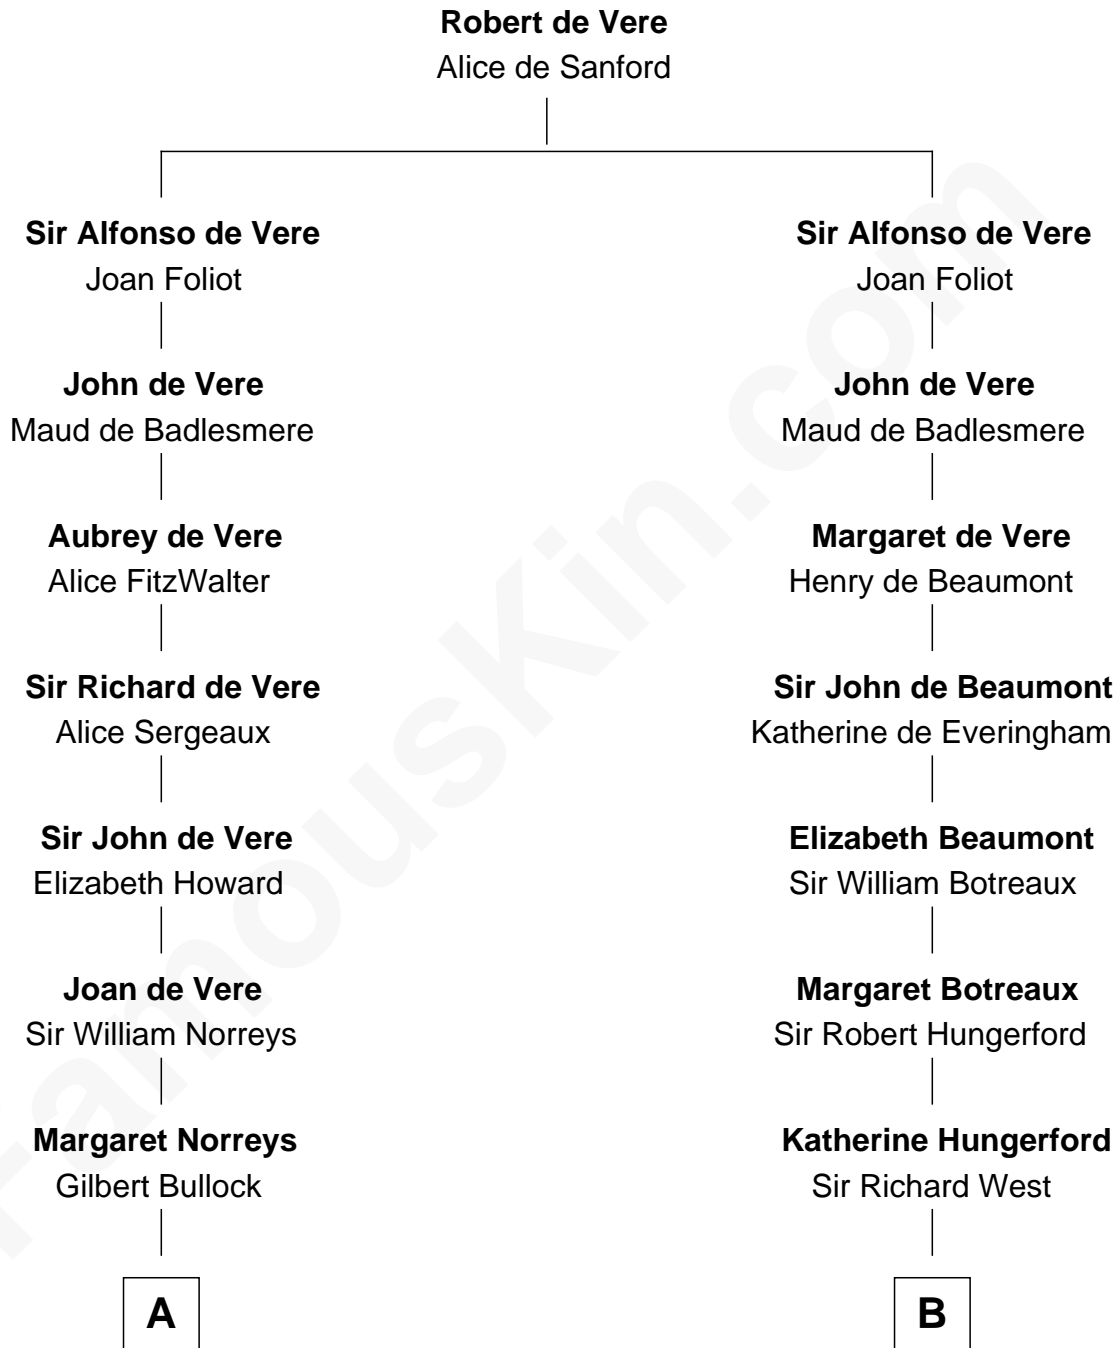

FamousKin.com

Relationship Chart of

Sir Winston Churchill

Prime Minister of the United Kingdom

17th cousin 3 times removed of

William C. C. Claiborne

1st Governor of Louisiana

C

—
Isaac Jerome
Aurora Murray

—
Leonard Walter Jerome
Clarissa Hall

—
Jeanette Jerome
Randolph Henry Spencer-Churchill

—
Sir Winston Churchill
Prime Minister of the United Kingdom

FamousKin.com