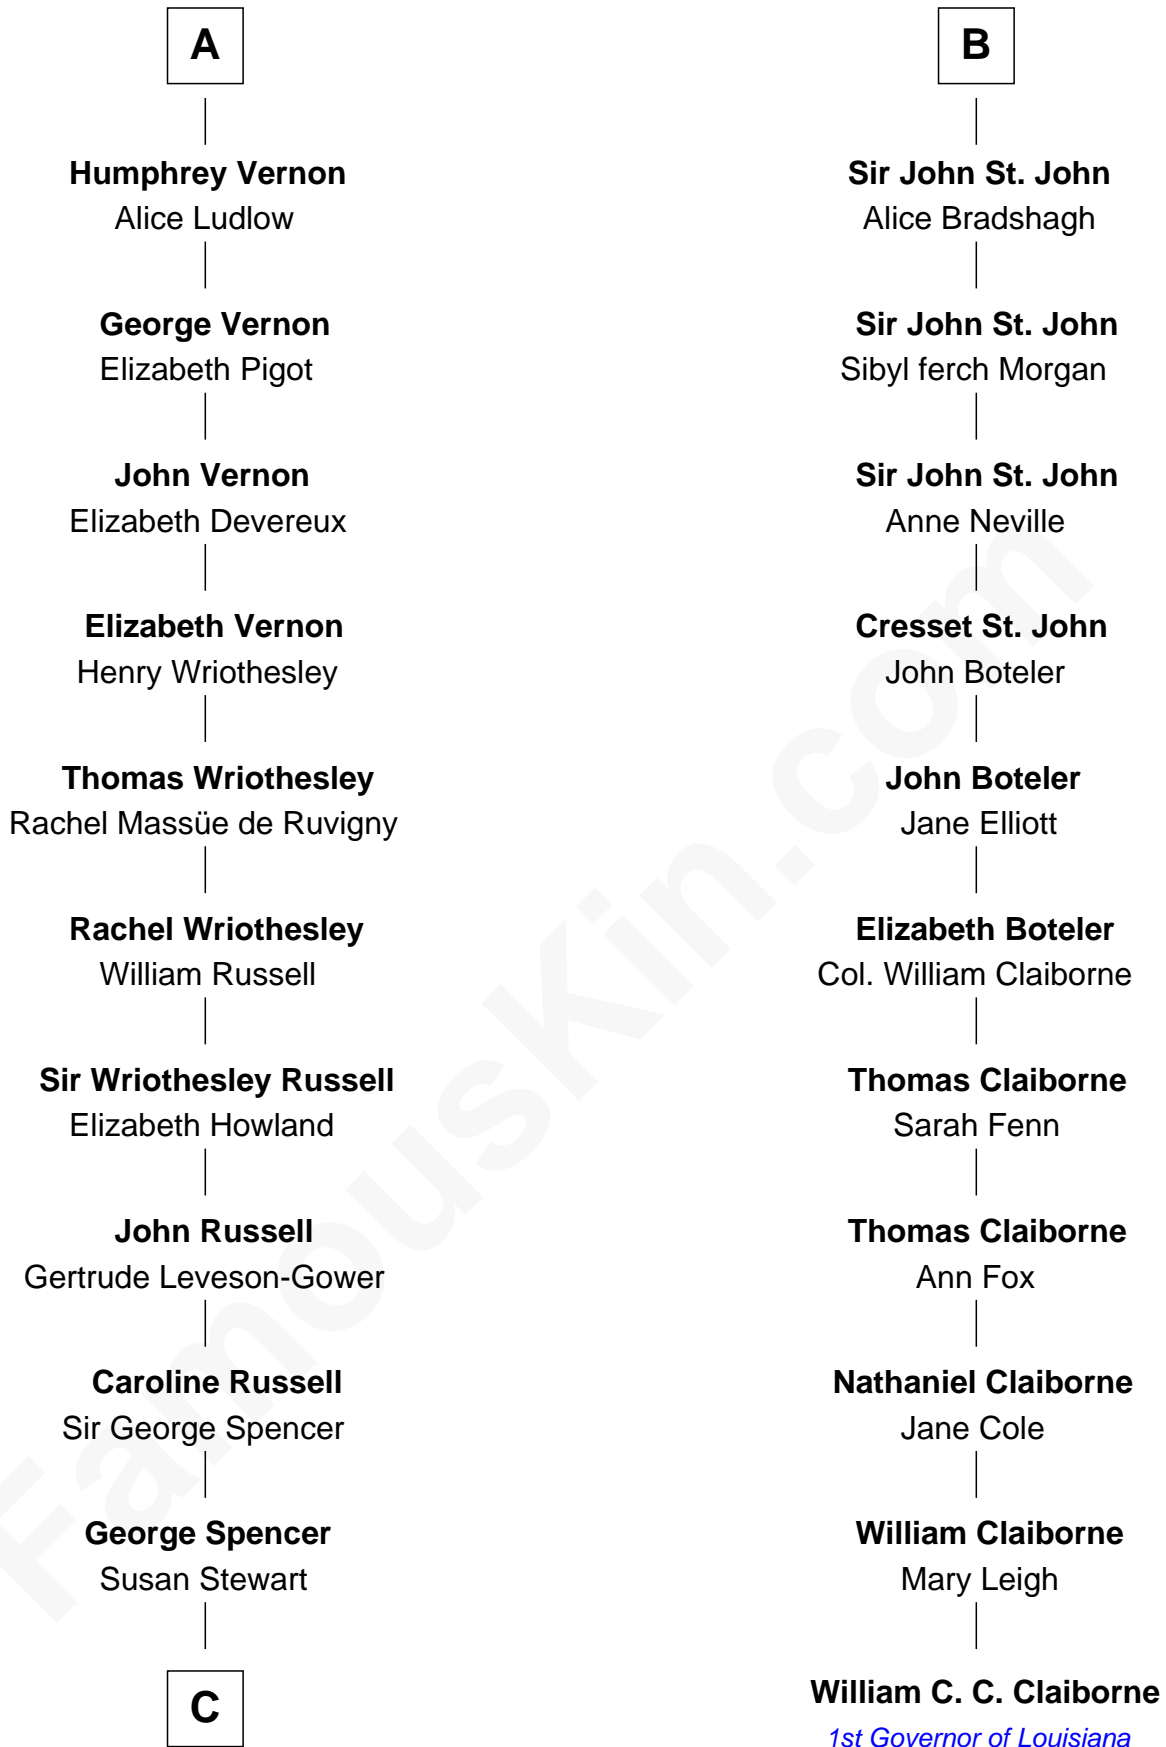

FamousKin.com Relationship Chart of

Sir Winston Churchill

Prime Minister of the United Kingdom

17th cousin 3 times removed of

William C. C. Claiborne

1st Governor of Louisiana

Sir William de Beauchamp

Isabel Mauduit

C

—
Sir George Spencer-Churchill

Jane Stewart

—
Sir John Winston Spencer-Churchill

Frances Anne Emily Vane

—
Randolph Henry Spencer-Churchill

Jeanette Jerome

—
Sir Winston Churchill