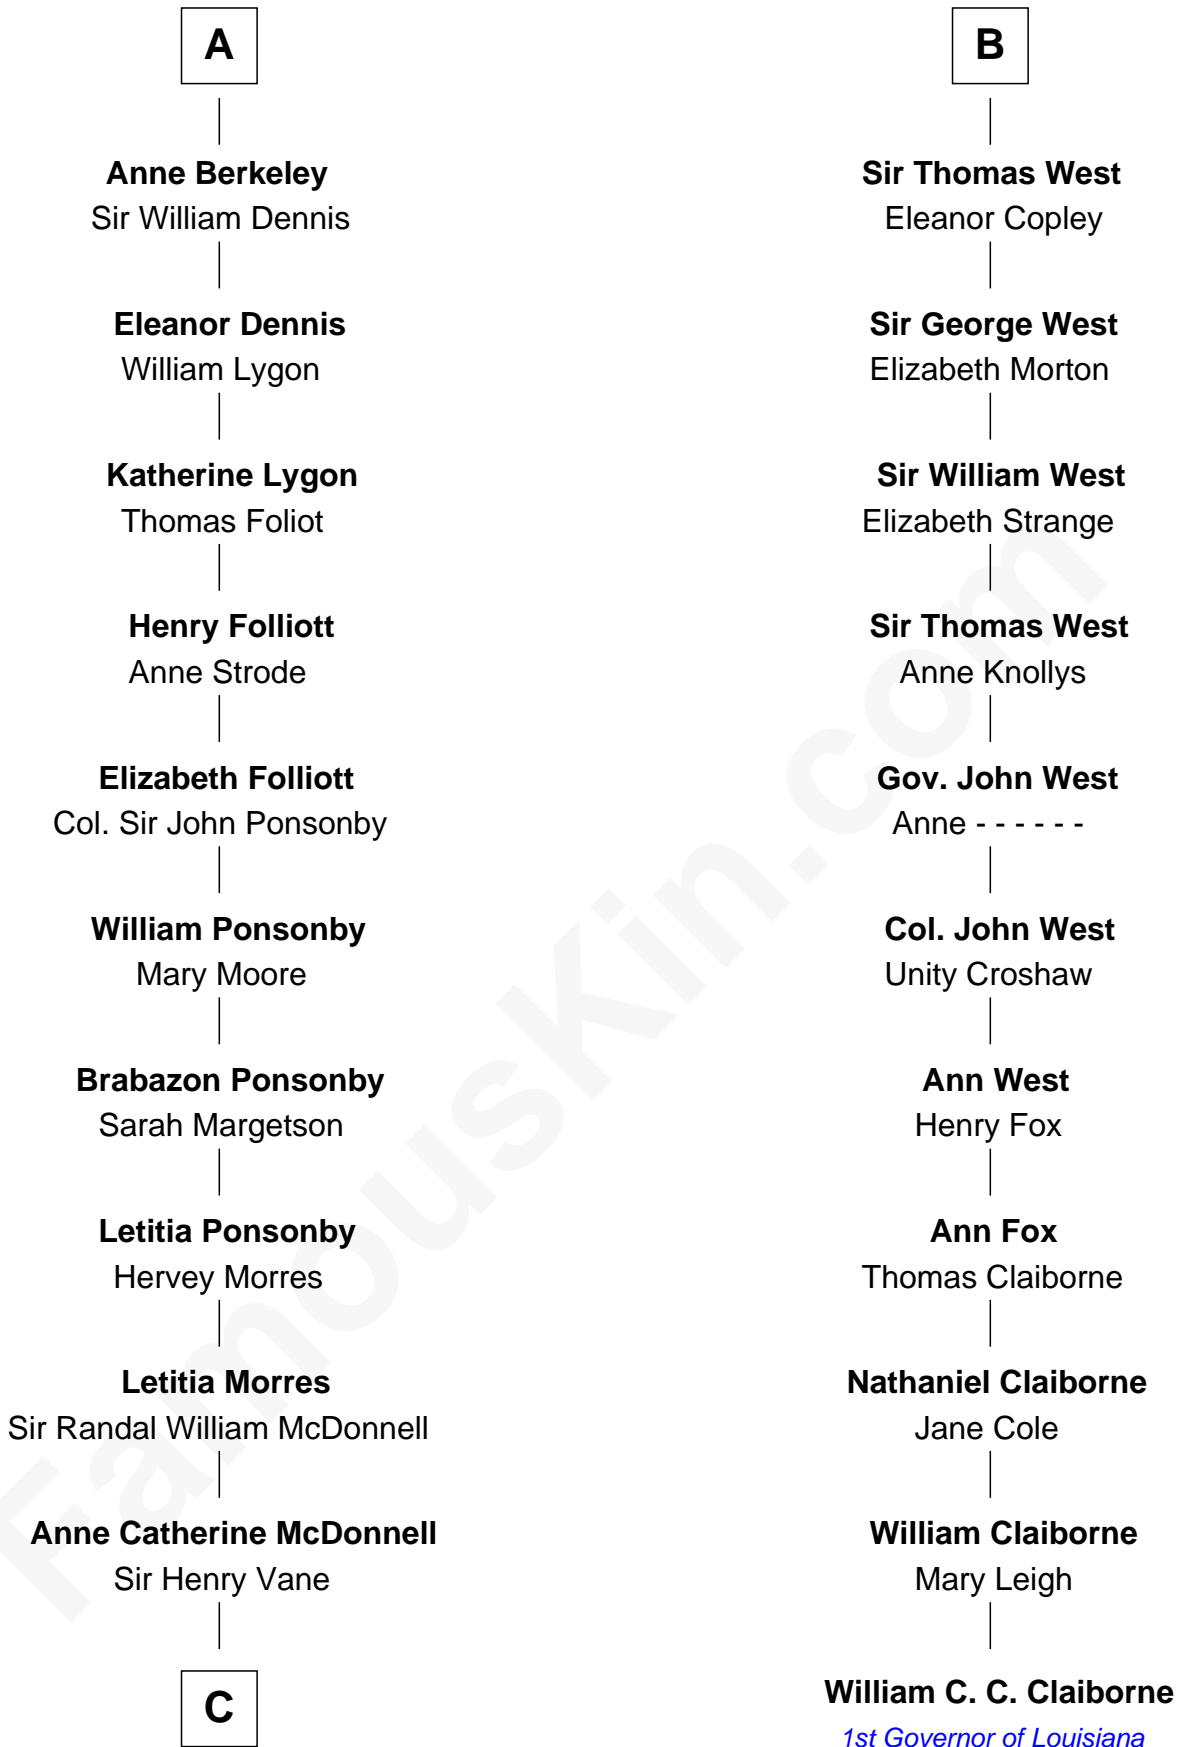

FamousKin.com

Relationship Chart of

Sir Winston Churchill

Prime Minister of the United Kingdom

17th cousin 3 times removed of

William C. C. Claiborne

1st Governor of Louisiana

C

—
Frances Anne Emily Vane-Tempest

Sir Charles William Stewart

—
Frances Anne Emily Vane

Sir John Winston Spencer-Churchill

—
Randolph Henry Spencer-Churchill

Jeanette Jerome

—
Sir Winston Churchill

Prime Minister of the United Kingdom