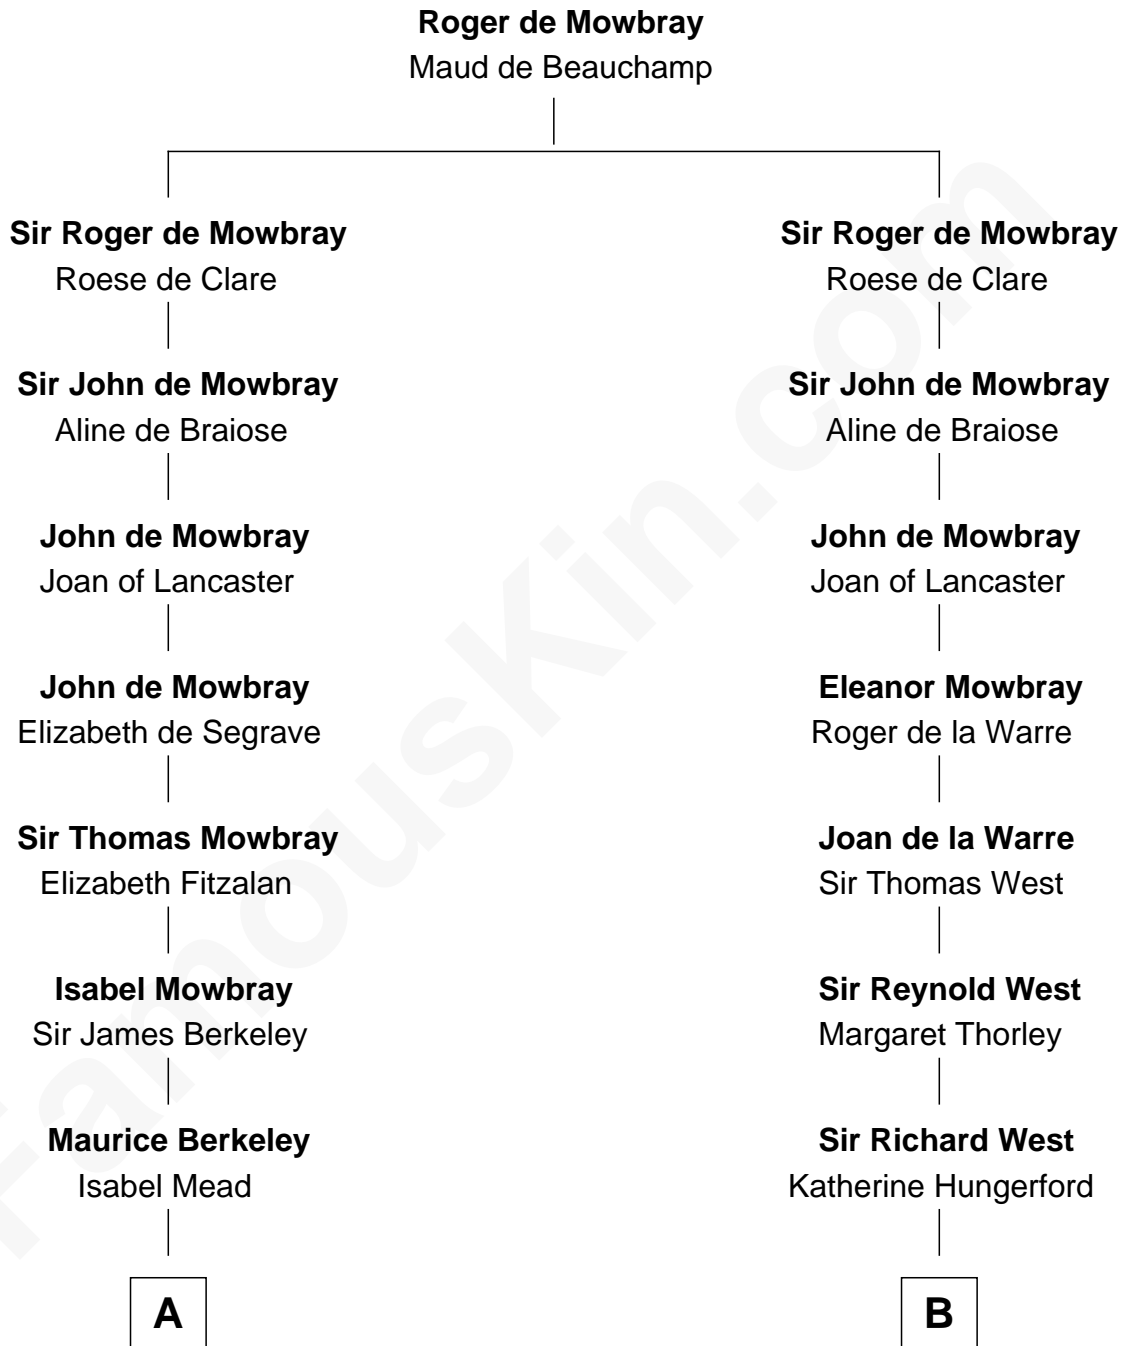

FamousKin.com

Relationship Chart of

Sir Winston Churchill

Prime Minister of the United Kingdom

17th cousin 3 times removed of

William C. C. Claiborne

1st Governor of Louisiana

C

—
Frances Anne Emily Vane-Tempest

Sir Charles William Stewart

—
Frances Anne Emily Vane

Sir John Winston Spencer-Churchill

—
Randolph Henry Spencer-Churchill

Jeanette Jerome

—
Sir Winston Churchill

Prime Minister of the United Kingdom