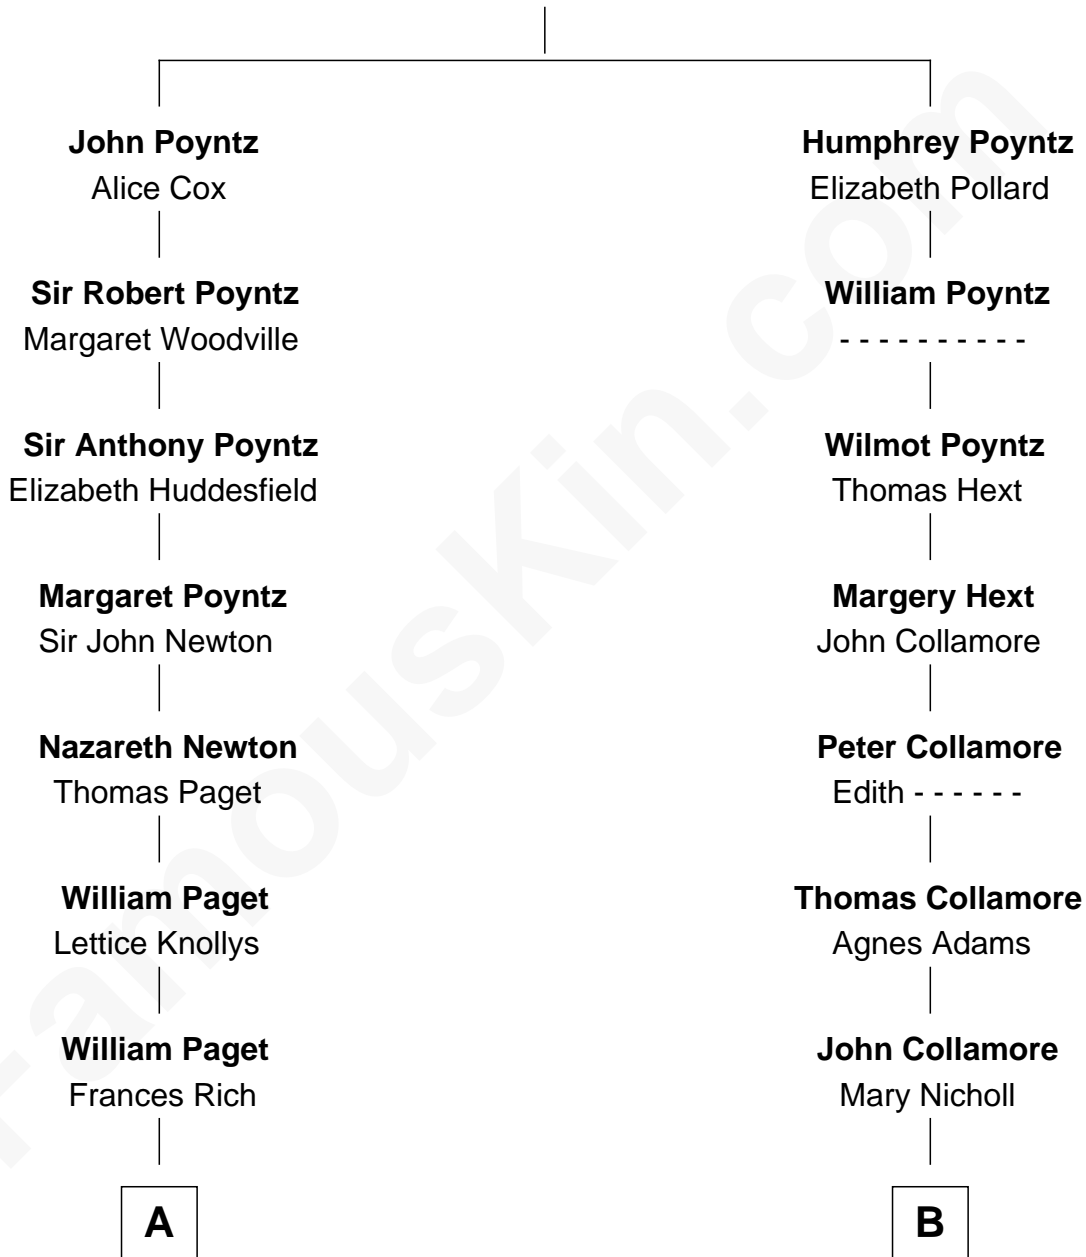

FamousKin.com

Relationship Chart of

Sir Winston Churchill

Prime Minister of the United Kingdom

15th cousin 3 times removed of

Bill Gates

Founder of Microsoft

Sir Nicholas Poyntz

Elizabeth Mill

C

Mary A. Maxwell
William Henry Gates

Bill Gates
Founder of Microsoft

FamousKin.com