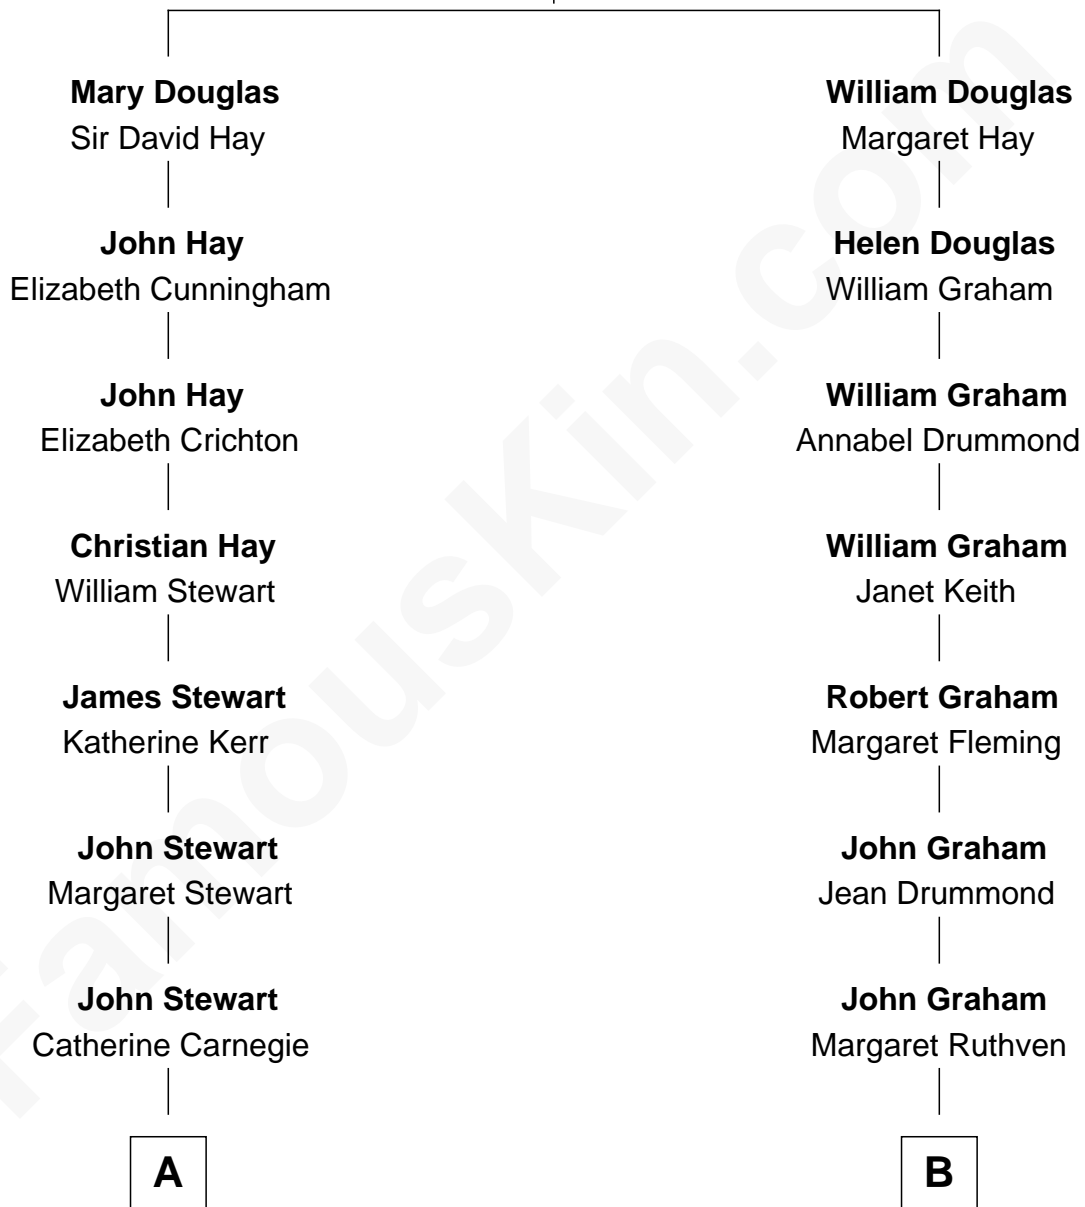

FamousKin.com
Relationship Chart of
Sir Winston Churchill

Prime Minister of the United Kingdom

16th cousin 2 times removed of

Howard Dean

79th Governor of Vermont

George Douglas

Mary Stewart

C

Andrea Belden Maitland

Howard Brush Dean

Howard Dean

79th Governor of Vermont

FamousKin.com