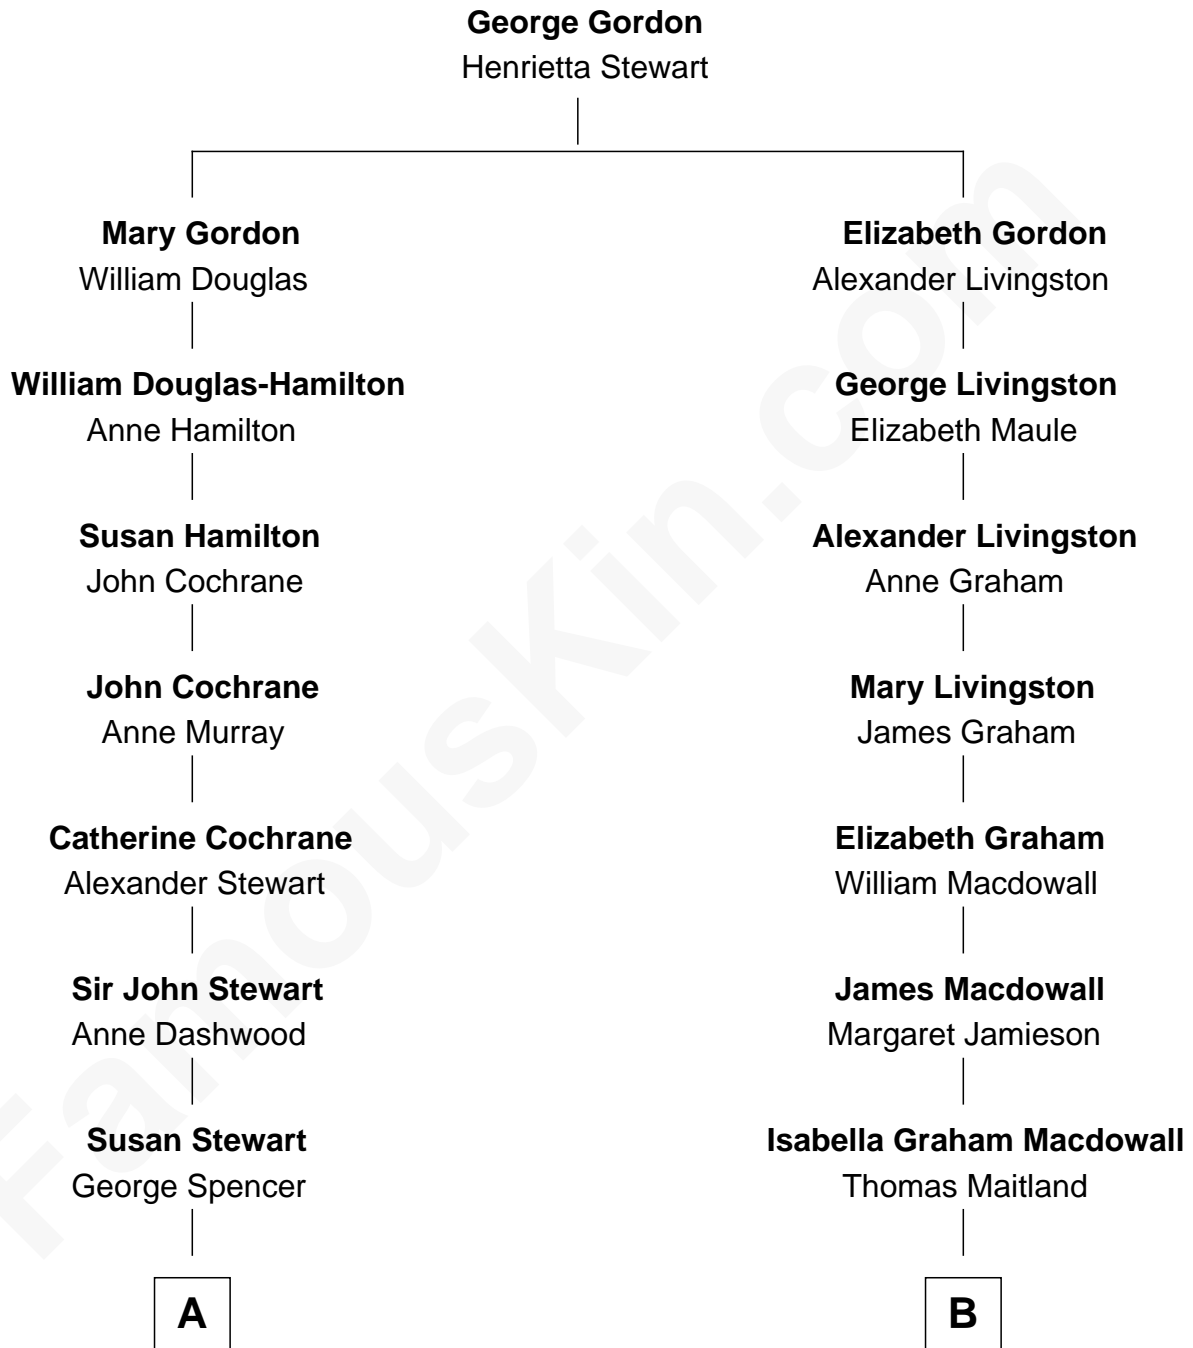

FamousKin.com

Relationship Chart of

Sir Winston Churchill

Prime Minister of the United Kingdom

10th cousin 1 time removed of

Howard Dean

79th Governor of Vermont

A

Sir George Spencer-Churchill

Jane Stewart

Sir John Winston Spencer-Churchill

Frances Anne Emily Vane

Randolph Henry Spencer-Churchill

Jeanette Jerome

Sir Winston Churchill

Prime Minister of the United Kingdom