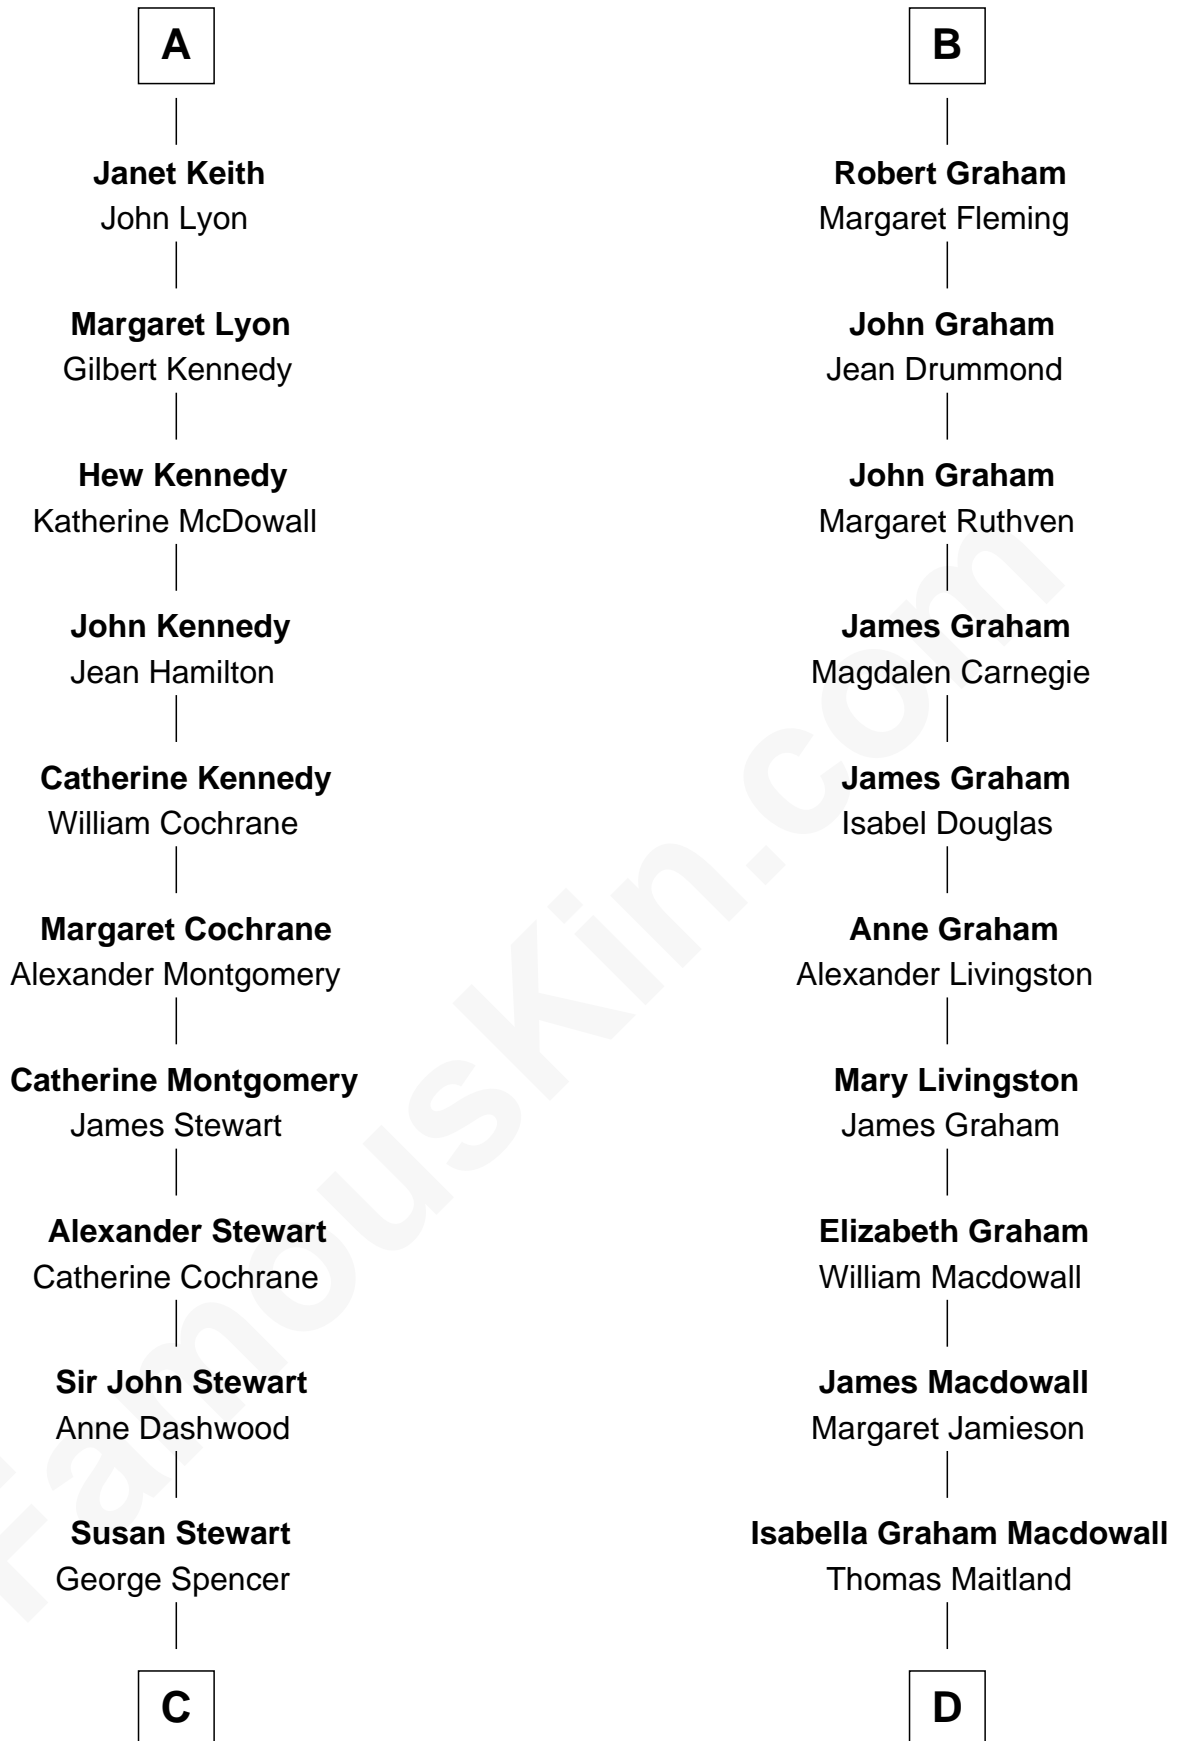

FamousKin.com

Relationship Chart of

Sir Winston Churchill

Prime Minister of the United Kingdom

20th cousin 1 time removed of

Howard Dean

79th Governor of Vermont

Sir Alexander Fraser

Mary Brus

C

Sir George Spencer-Churchill

Jane Stewart

Sir John Winston Spencer-Churchill

Frances Anne Emily Vane

Randolph Henry Spencer-Churchill

Jeanette Jerome