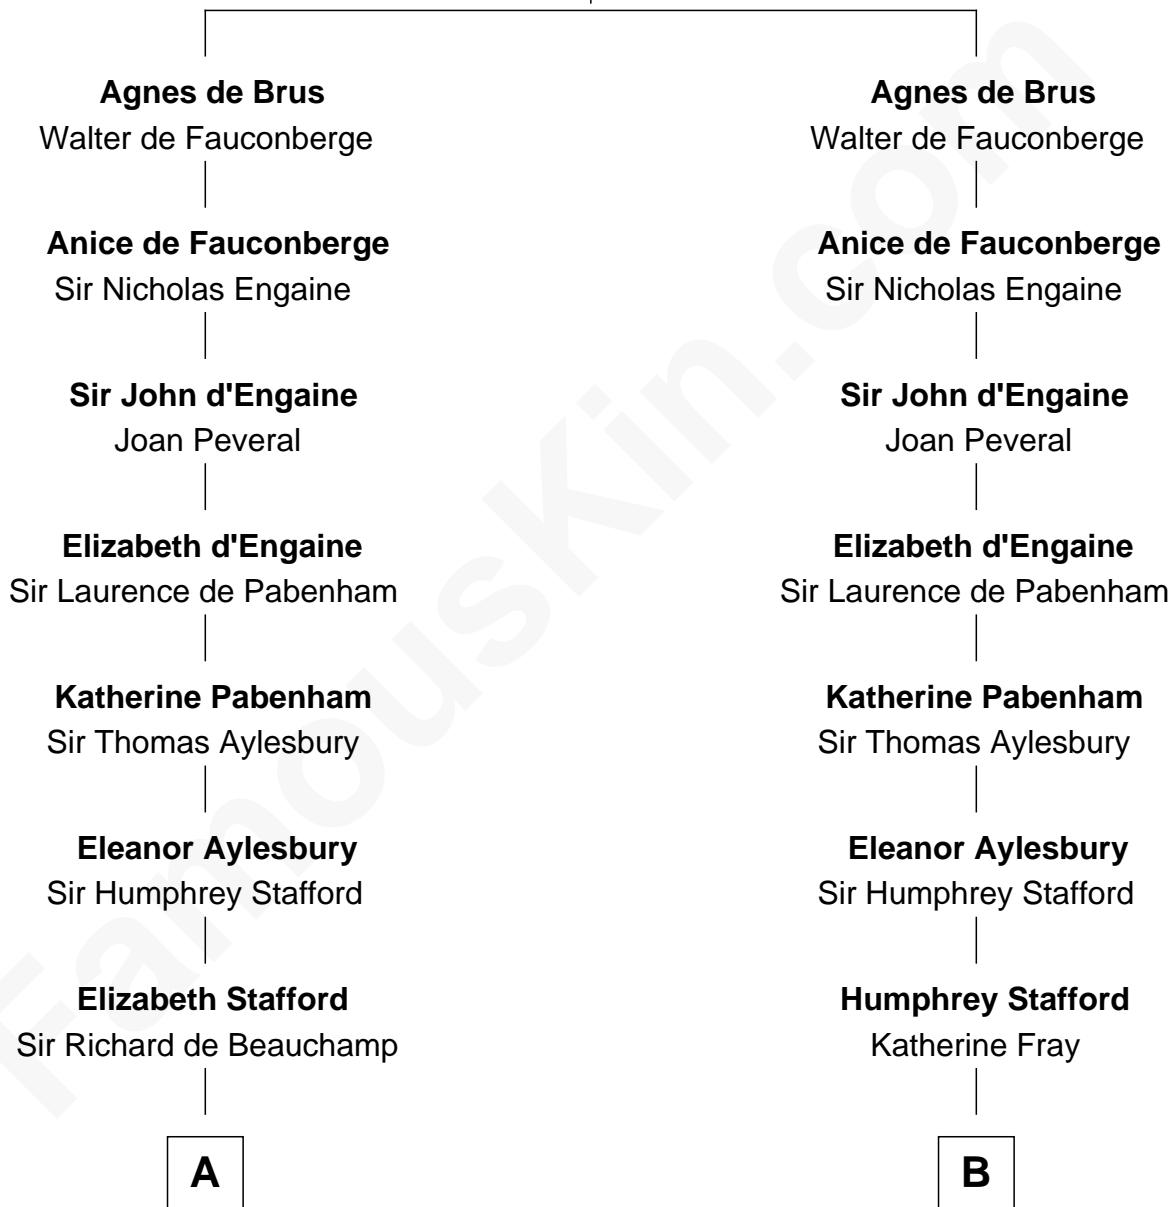

FamousKin.com

Relationship Chart of

Sir Winston Churchill

Prime Minister of the United Kingdom

21st cousin of

Richard Nixon

37th U.S. President

Peter II de Brus
Hawise de Lancaster

C

Anne Catherine McDonnell

Sir Henry Vane

Frances Anne Emily Vane-Tempest

Sir Charles William Stewart

Frances Anne Emily Vane

Sir John Winston Spencer-Churchill

Randolph Henry Spencer-Churchill