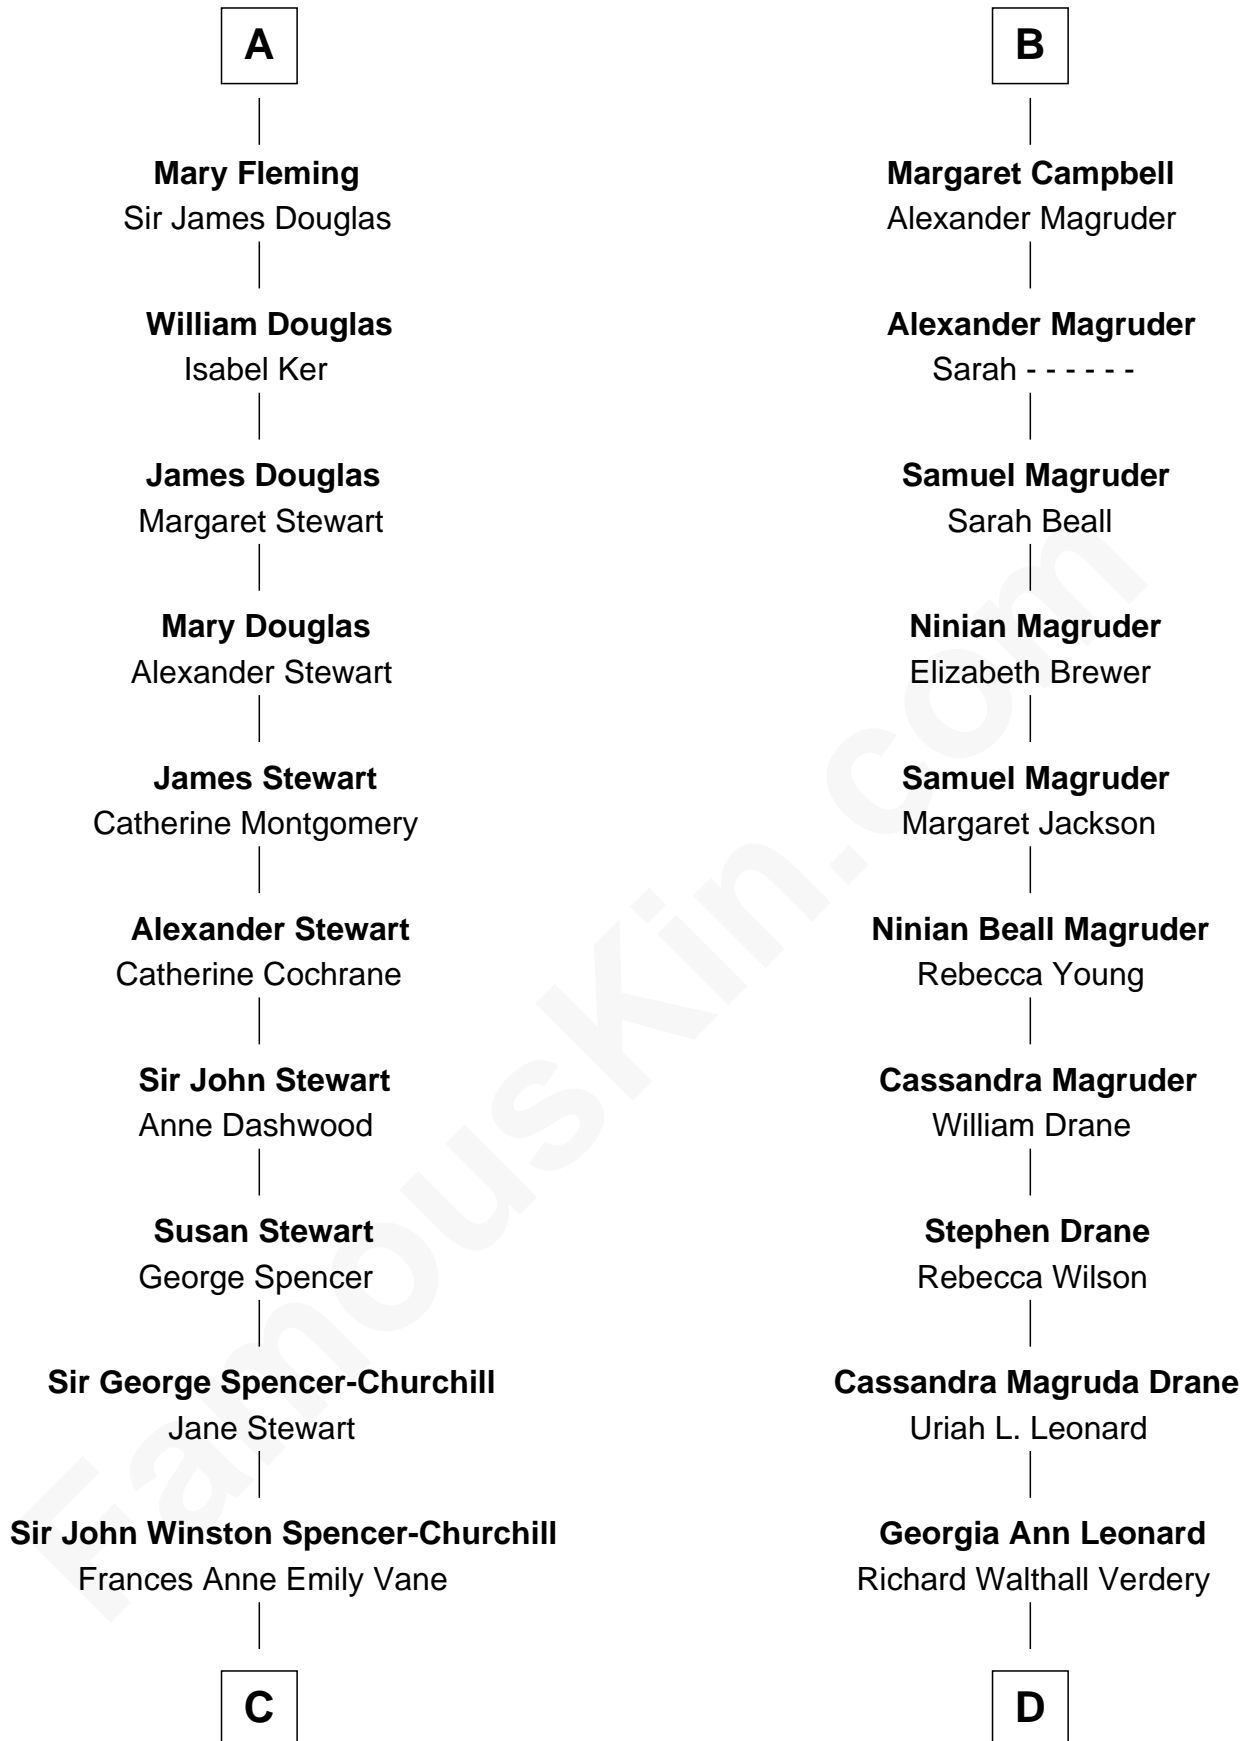

FamousKin.com

Relationship Chart of

Sir Winston Churchill

Prime Minister of the United Kingdom

18th cousin 1 time removed of

Joanne Woodward

Movie Actress

Robert II, King of Scotland

Archibald Campbell

Elizabeth Stewart

Donald Campbell

Nicholas Campbell

Katherine Drummond

B

C

Randolph Henry Spencer-Churchill

Jeanette Jerome

Sir Winston Churchill

Prime Minister of the United Kingdom

D

Minnie Waunita Verdery

Wade Woodward

Wade Woodward

Elinor Gasque Trimmier