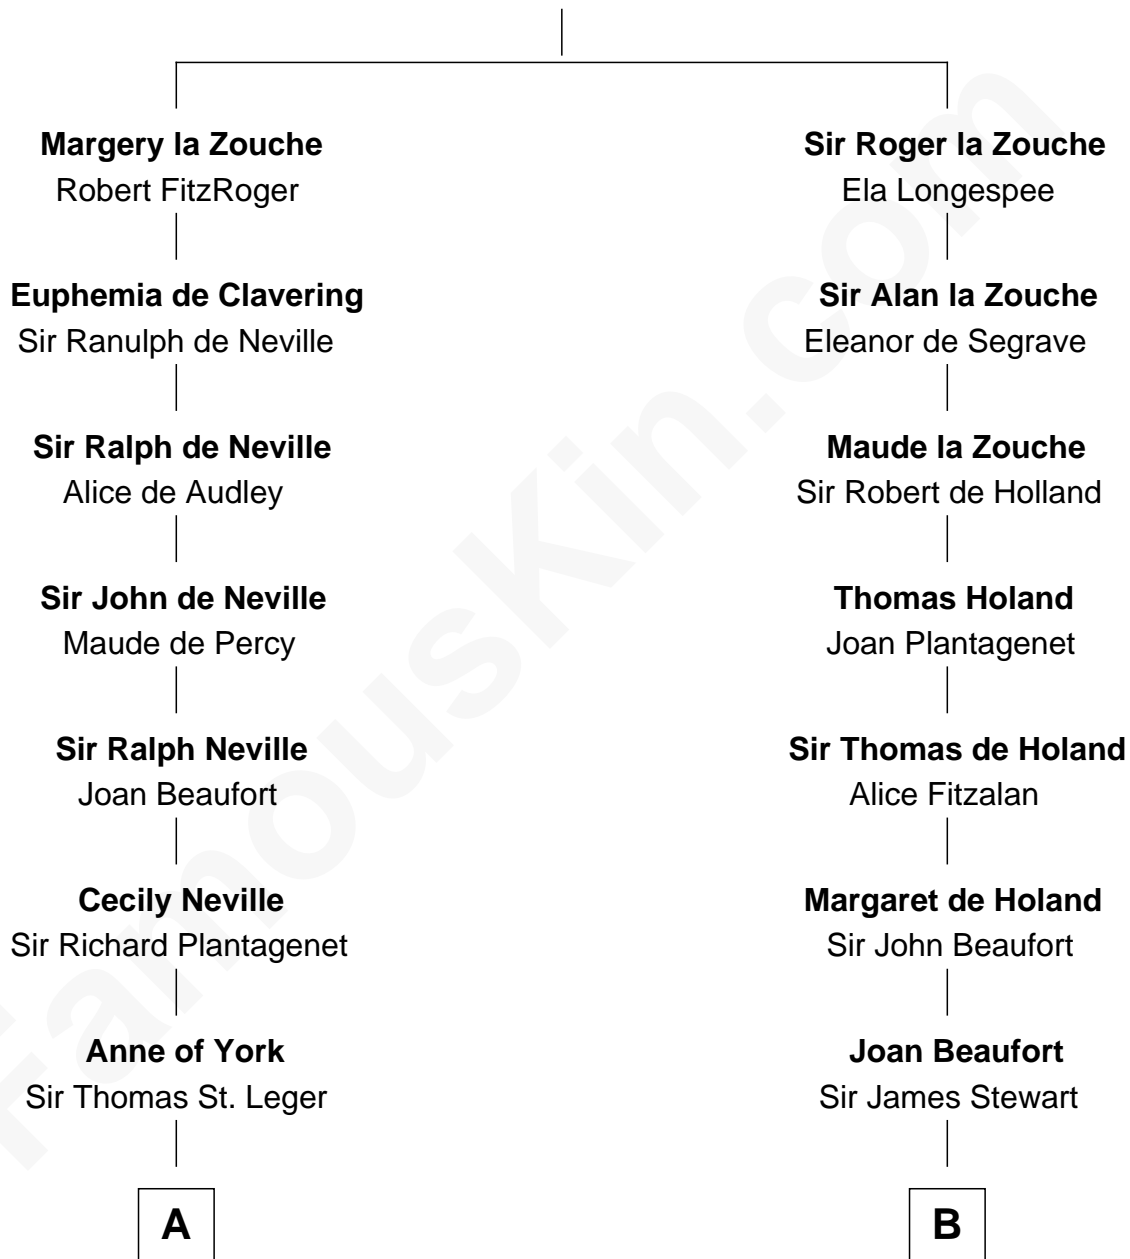

FamousKin.com

Relationship Chart of

Sir Winston Churchill

Prime Minister of the United Kingdom

15th cousin 5 times removed of

Patrick Henry

1st and 6th Governor of Virginia

Alan la Zouche

Ellen de Quincy

C

—
Jane Stewart

Sir George Spencer-Churchill

—
Sir John Winston Spencer-Churchill

Frances Anne Emily Vane

—
Randolph Henry Spencer-Churchill

Jeanette Jerome