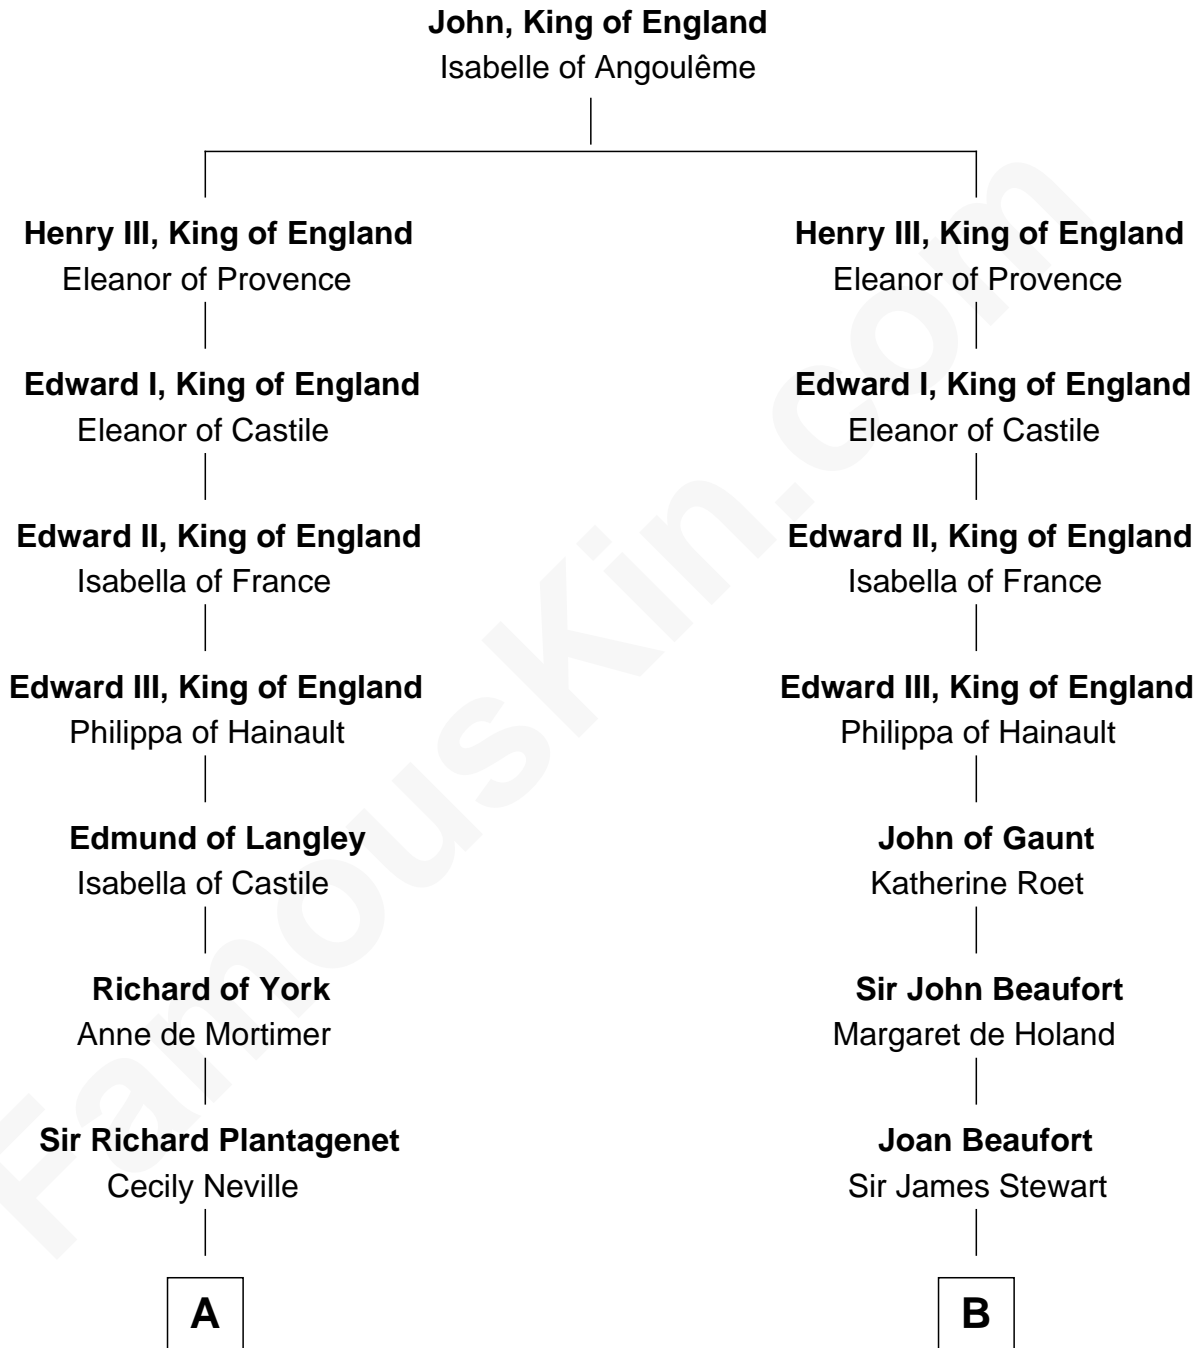

## Relationship Chart of

### Sir Winston Churchill

*Prime Minister of the United Kingdom*

15th cousin 6 times removed of

**Patrick Henry**

*1st and 6th Governor of Virginia*

**C**

|

**Jane Paget**  
George Stewart