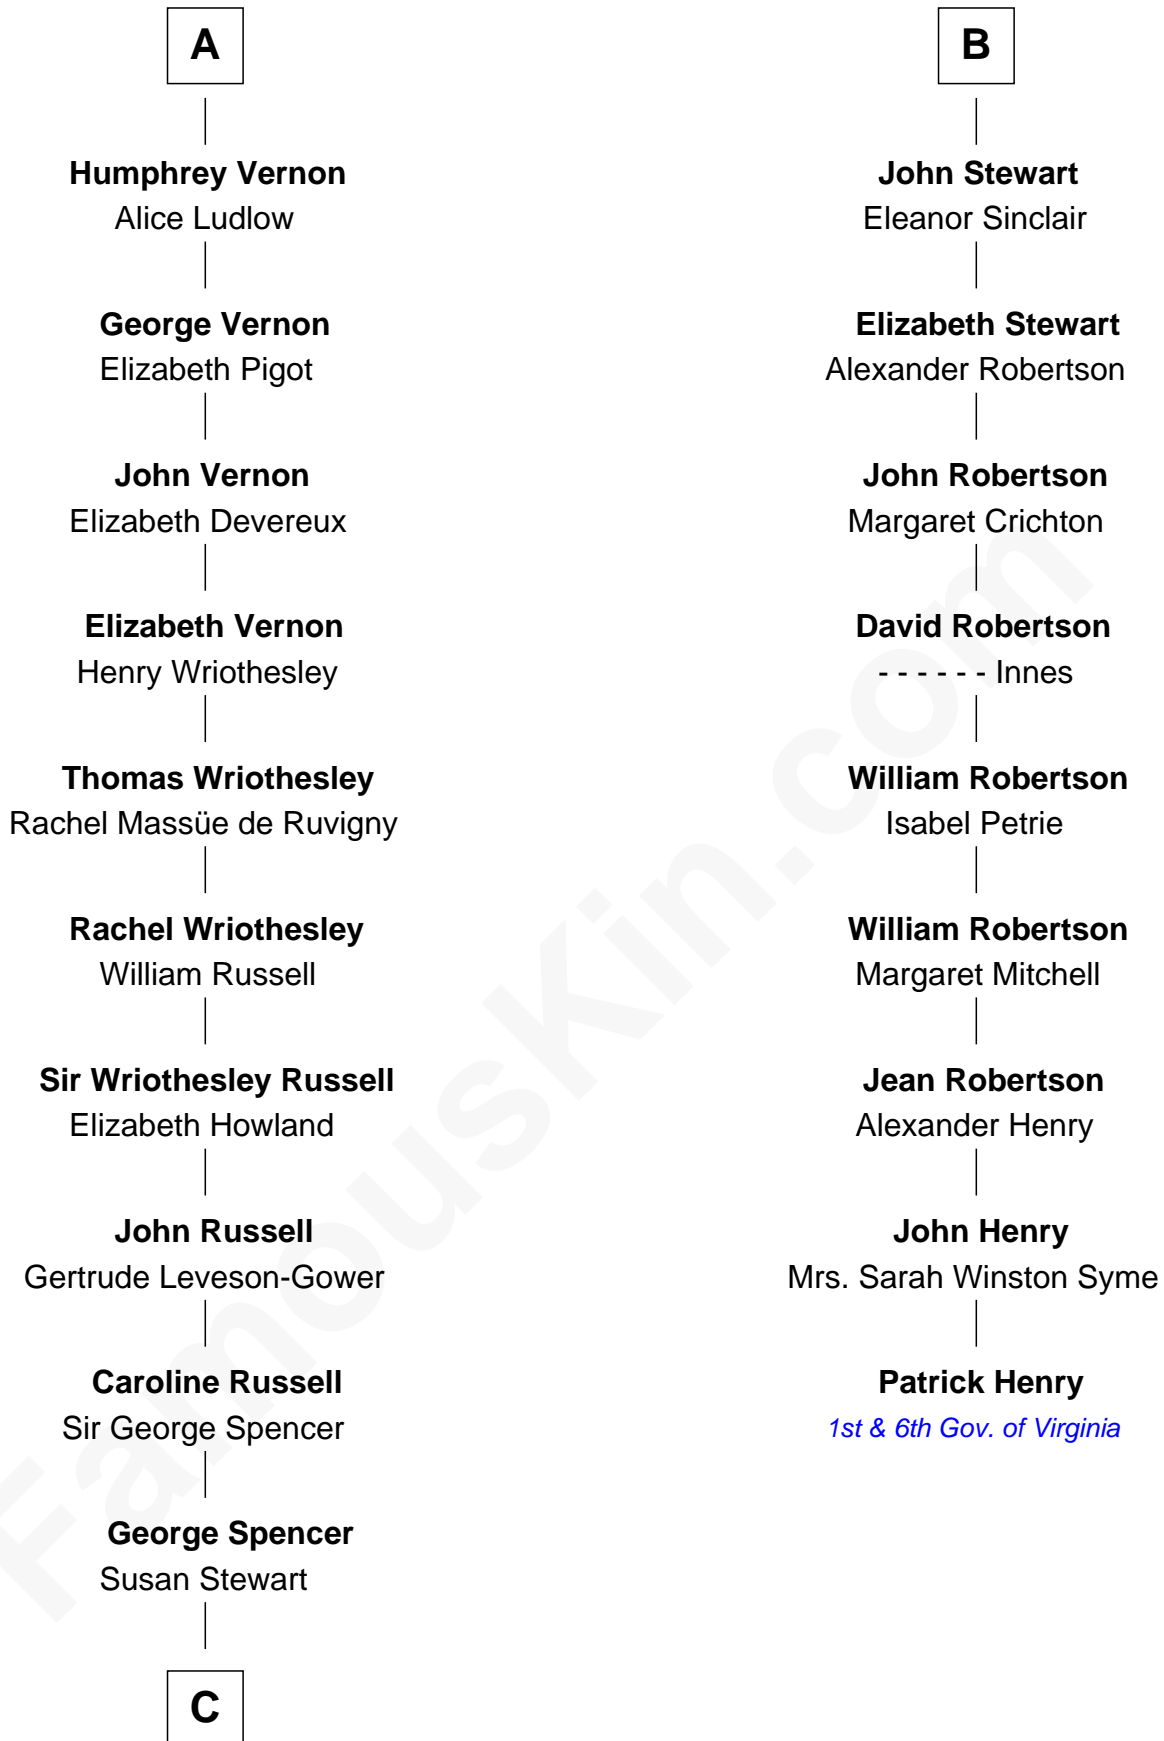

FamousKin.com

Relationship Chart of

Sir Winston Churchill

Prime Minister of the United Kingdom

15th cousin 5 times removed of

Patrick Henry

1st and 6th Governor of Virginia

Sir John FitzGeoffrey

Isabel le Bigod

C

—
Sir George Spencer-Churchill

Jane Stewart

—
Sir John Winston Spencer-Churchill

Frances Anne Emily Vane

—
Randolph Henry Spencer-Churchill

Jeanette Jerome