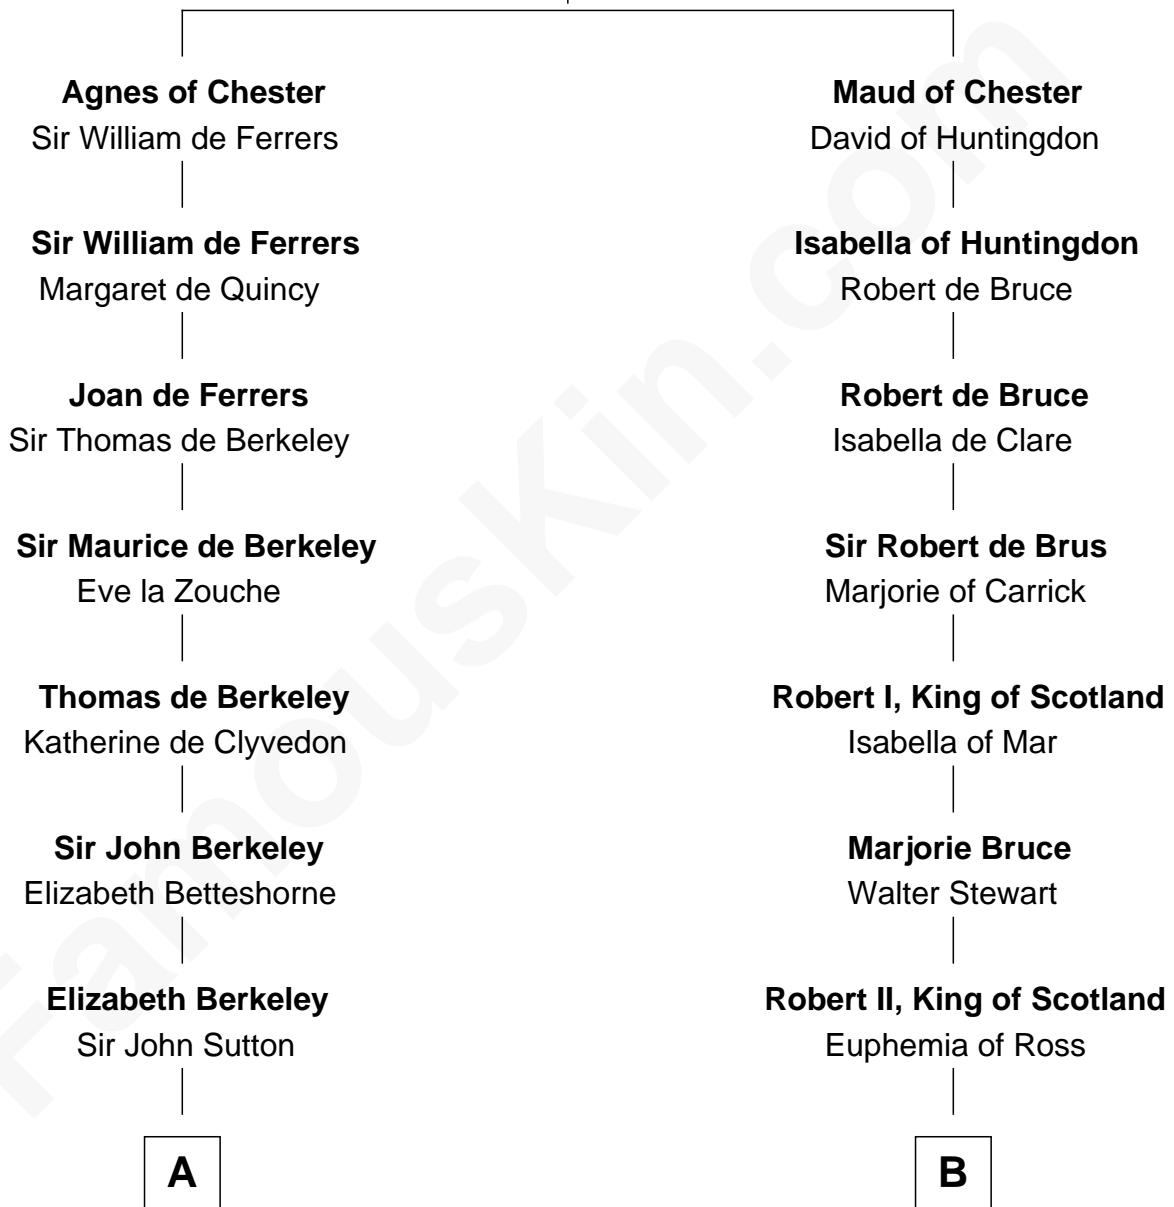

FamousKin.com

Relationship Chart of

Sir Winston Churchill

Prime Minister of the United Kingdom

18th cousin 3 times removed of

Patrick Henry

1st and 6th Governor of Virginia

Hugh de Kevelioc
Bertrade de Montfort

C

Jane Paget
George Stewart

Jane Stewart
Sir George Spencer-Churchill

Sir John Winston Spencer-Churchill
Frances Anne Emily Vane

Randolph Henry Spencer-Churchill
Jeanette Jerome

Sir Winston Churchill
Prime Minister of the United Kingdom