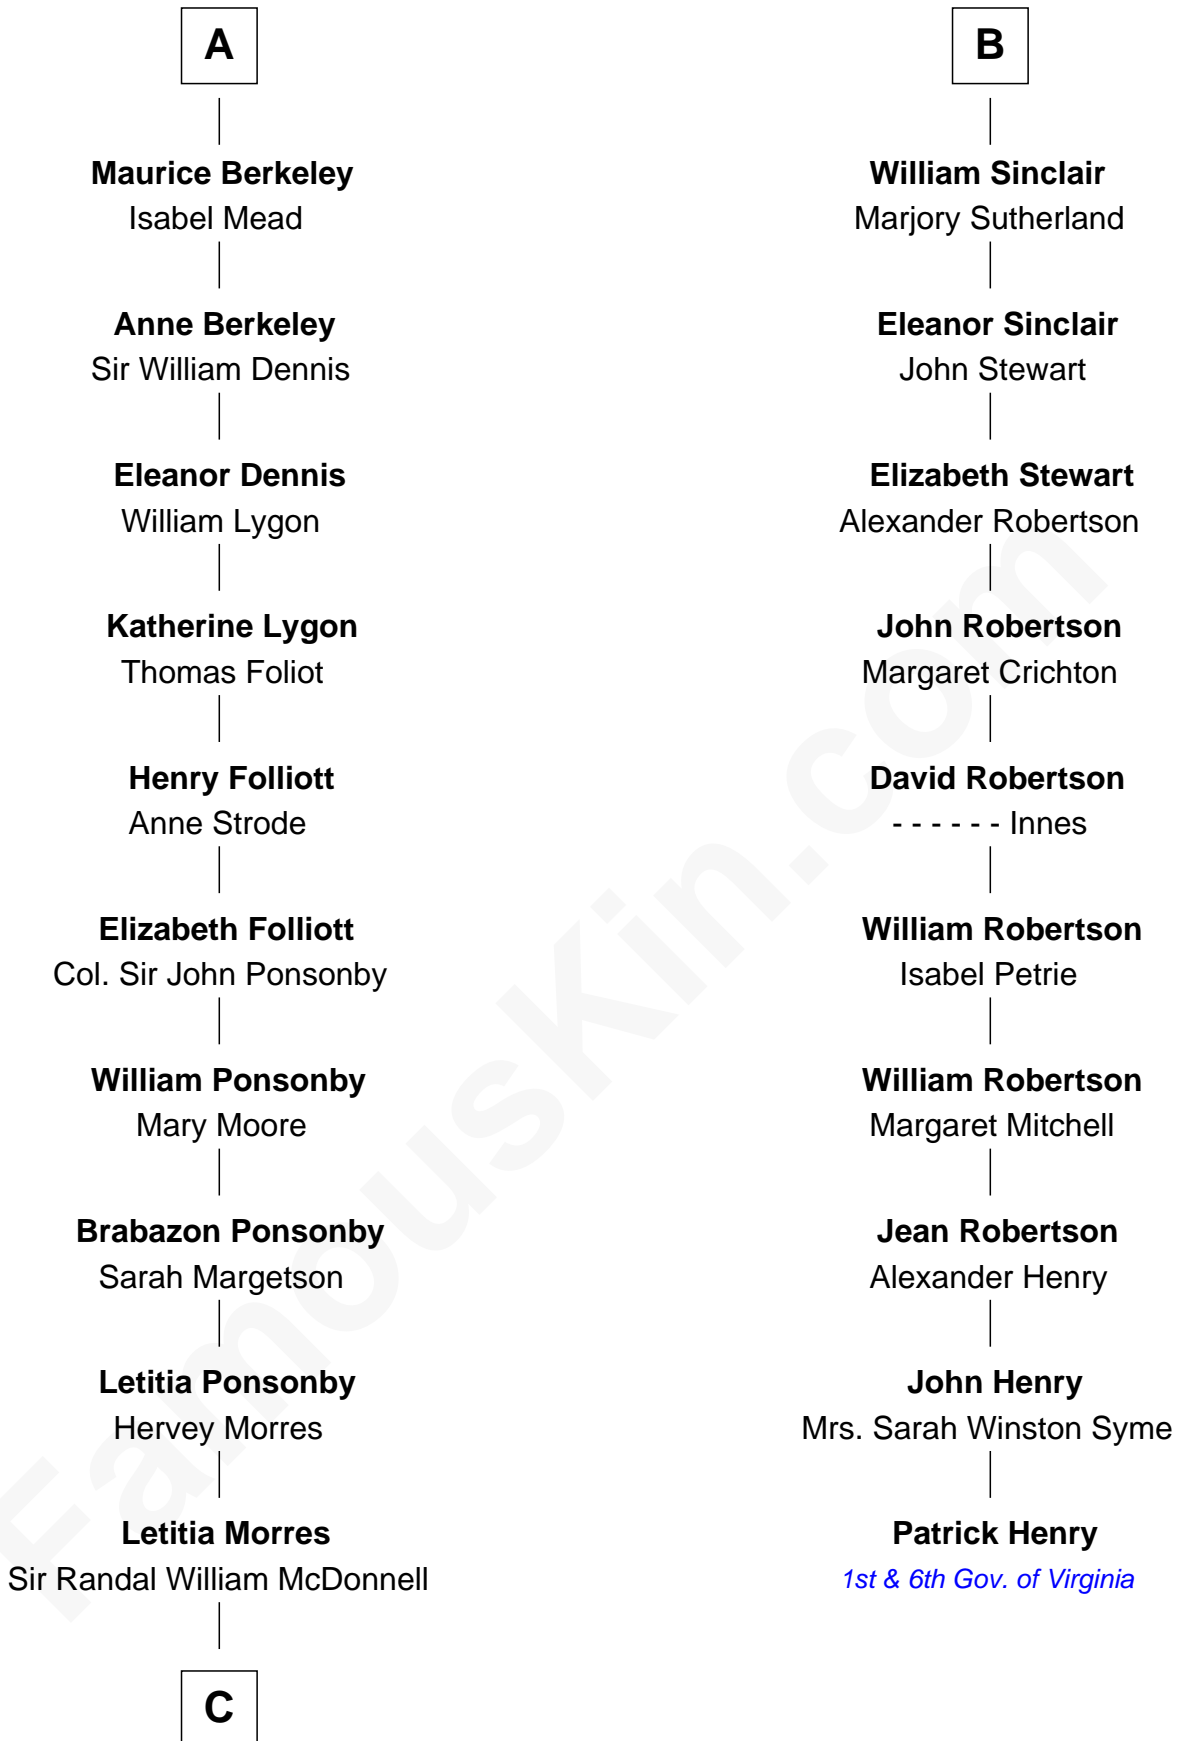

FamousKin.com

Relationship Chart of

Sir Winston Churchill

Prime Minister of the United Kingdom

16th cousin 5 times removed of

Patrick Henry

1st and 6th Governor of Virginia

Gilbert de Clare

Isabella de Clare

Robert de Bruce

Sir Robert de Brus

Marjorie of Carrick

Robert I, King of Scotland

Isabella of Mar

Marjorie Bruce

Walter Stewart

Robert II, King of Scotland

Euphemia of Ross

Egidia Stewart

Sir William Douglas

Egidia Douglas

Henry Sinclair

B

C