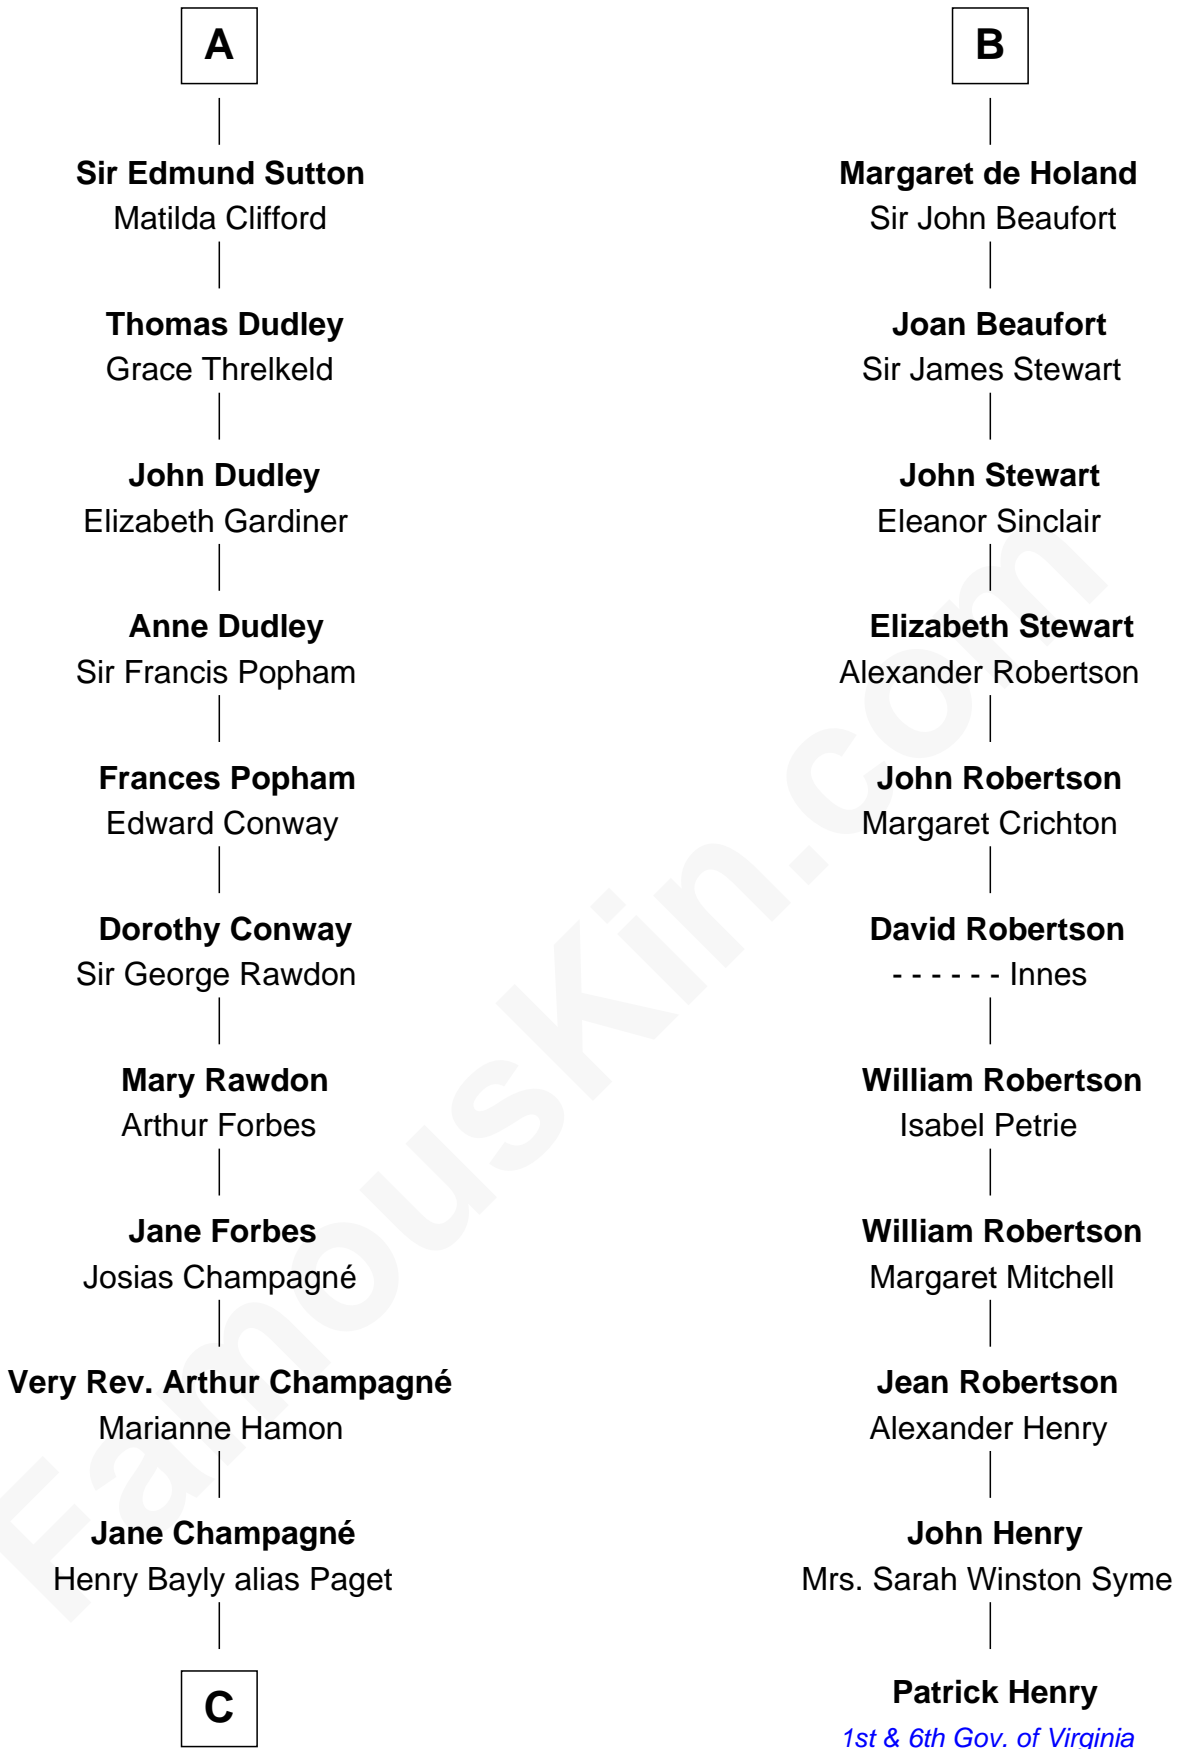

## Relationship Chart of

### Sir Winston Churchill

*Prime Minister of the United Kingdom*

**17th cousin 4 times removed of**

**Patrick Henry**

*1st and 6th Governor of Virginia*

**Alan of Galloway**

Helen de l'Isle

**C**

**Jane Paget**  
George Stewart

**Jane Stewart**  
Sir George Spencer-Churchill

**Sir John Winston Spencer-Churchill**  
Frances Anne Emily Vane

**Randolph Henry Spencer-Churchill**  
Jeanette Jerome

**Sir Winston Churchill**  
*Prime Minister of the United Kingdom*