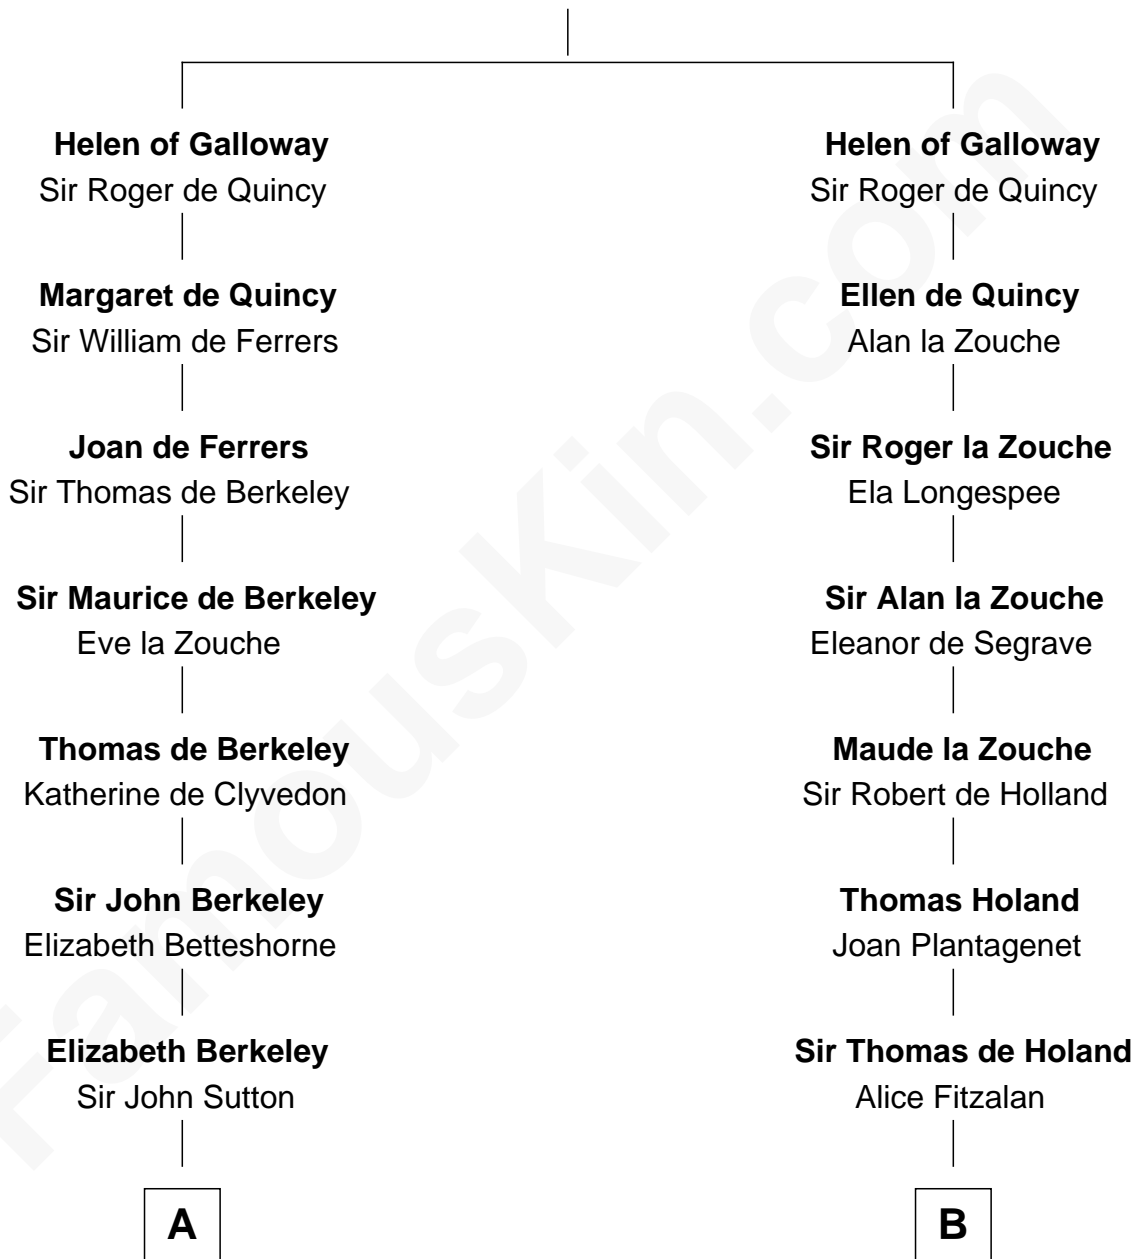

## Relationship Chart of

### Sir Winston Churchill

*Prime Minister of the United Kingdom*

**17th cousin 4 times removed of**

**Patrick Henry**

*1st and 6th Governor of Virginia*

**Alan of Galloway**

Helen de l'Isle

**C**

**Jane Paget**  
George Stewart

**Jane Stewart**  
Sir George Spencer-Churchill

**Sir John Winston Spencer-Churchill**  
Frances Anne Emily Vane

**Randolph Henry Spencer-Churchill**  
Jeanette Jerome

**Sir Winston Churchill**  
*Prime Minister of the United Kingdom*