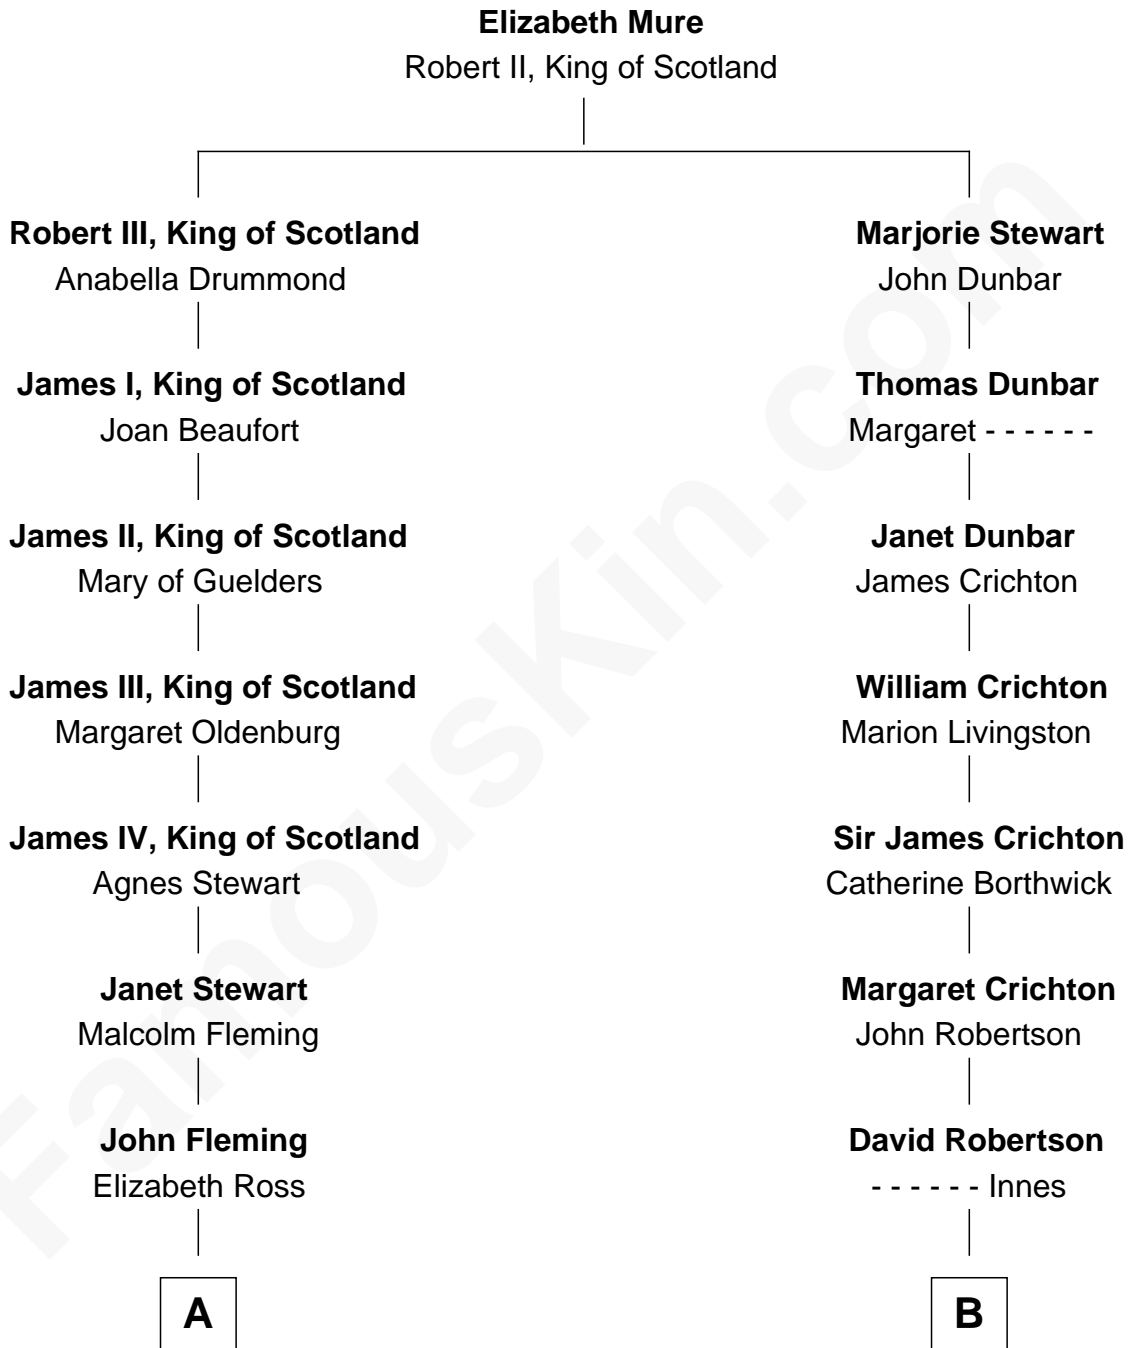

FamousKin.com

Relationship Chart of

Sir Winston Churchill

Prime Minister of the United Kingdom

11th cousin 7 times removed of

Patrick Henry

1st and 6th Governor of Virginia

C

Randolph Henry Spencer-Churchill

Jeanette Jerome

Sir Winston Churchill

Prime Minister of the United Kingdom

FamousKin.com