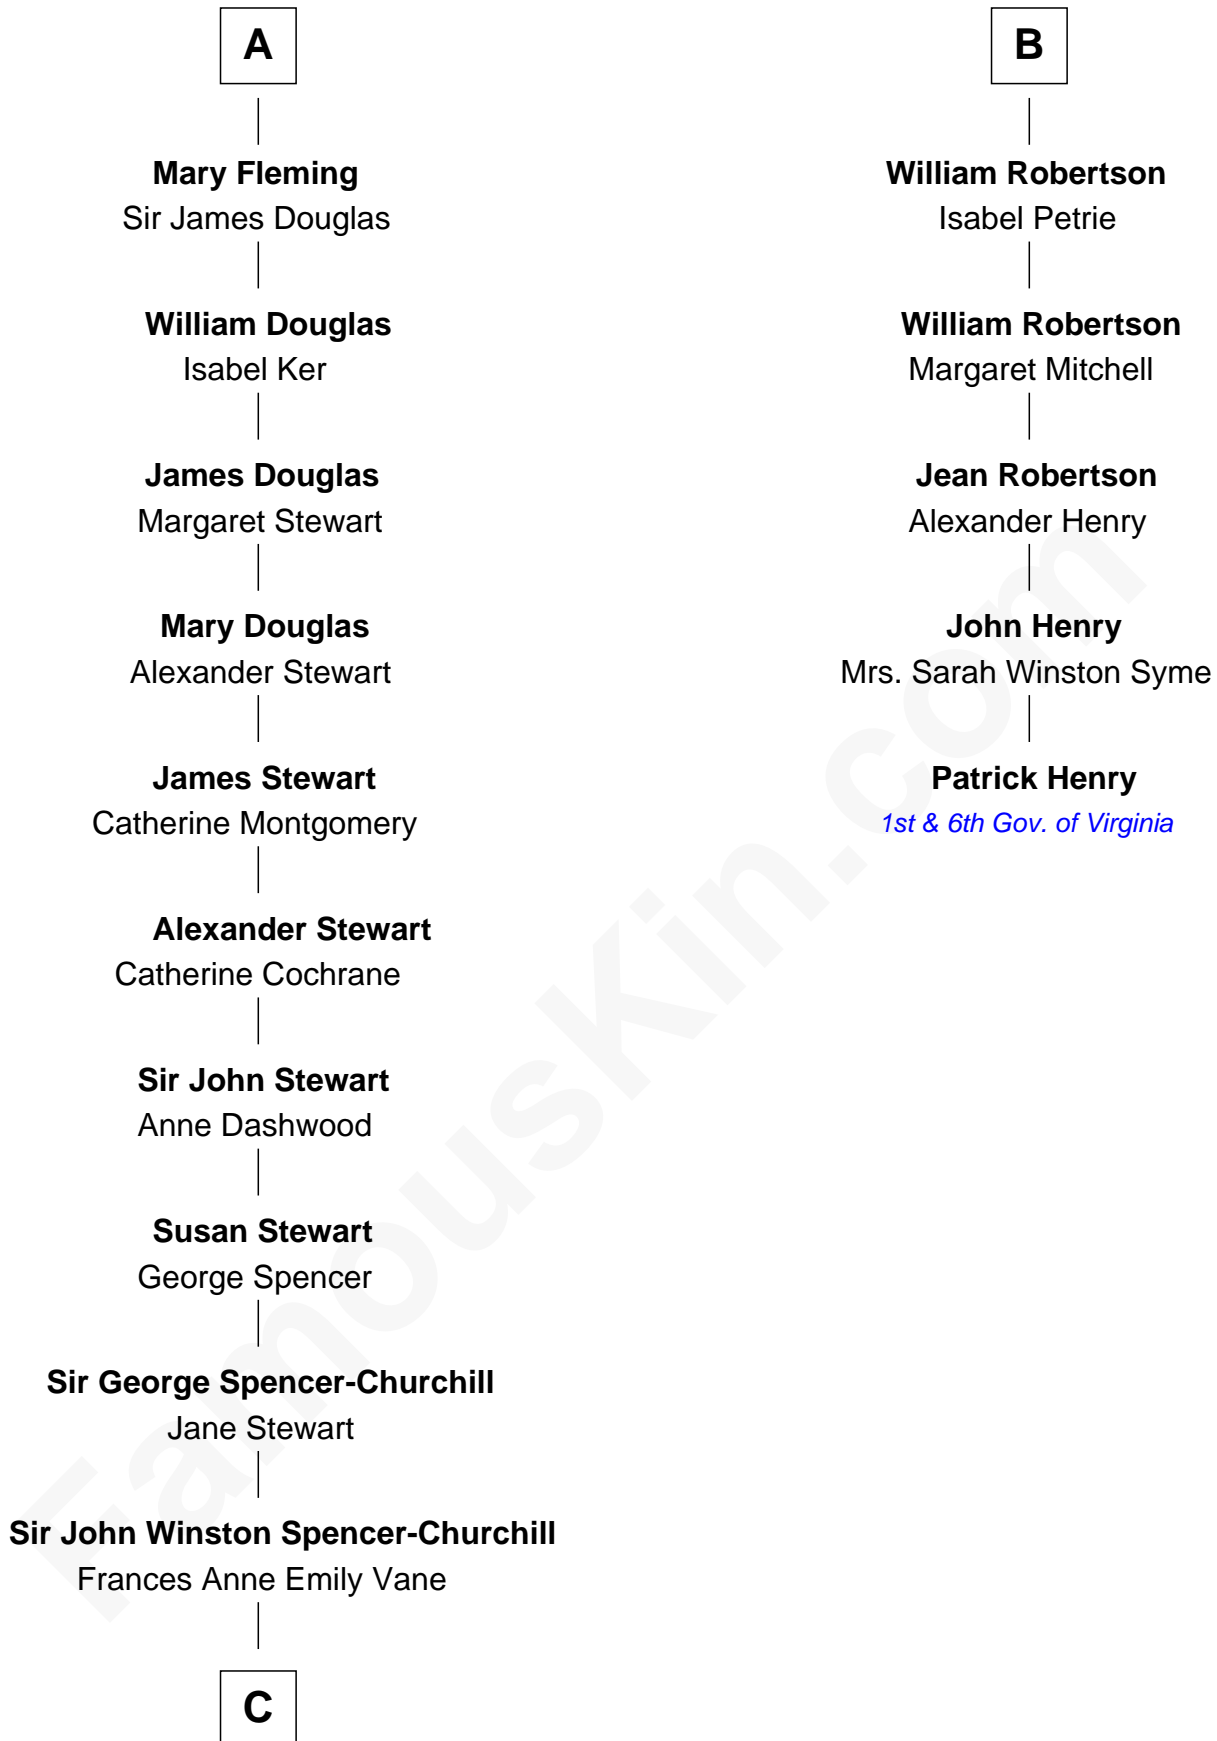

FamousKin.com

Relationship Chart of

Sir Winston Churchill

Prime Minister of the United Kingdom

11th cousin 7 times removed of

Patrick Henry

1st and 6th Governor of Virginia

C

Randolph Henry Spencer-Churchill

Jeanette Jerome

Sir Winston Churchill

Prime Minister of the United Kingdom

FamousKin.com