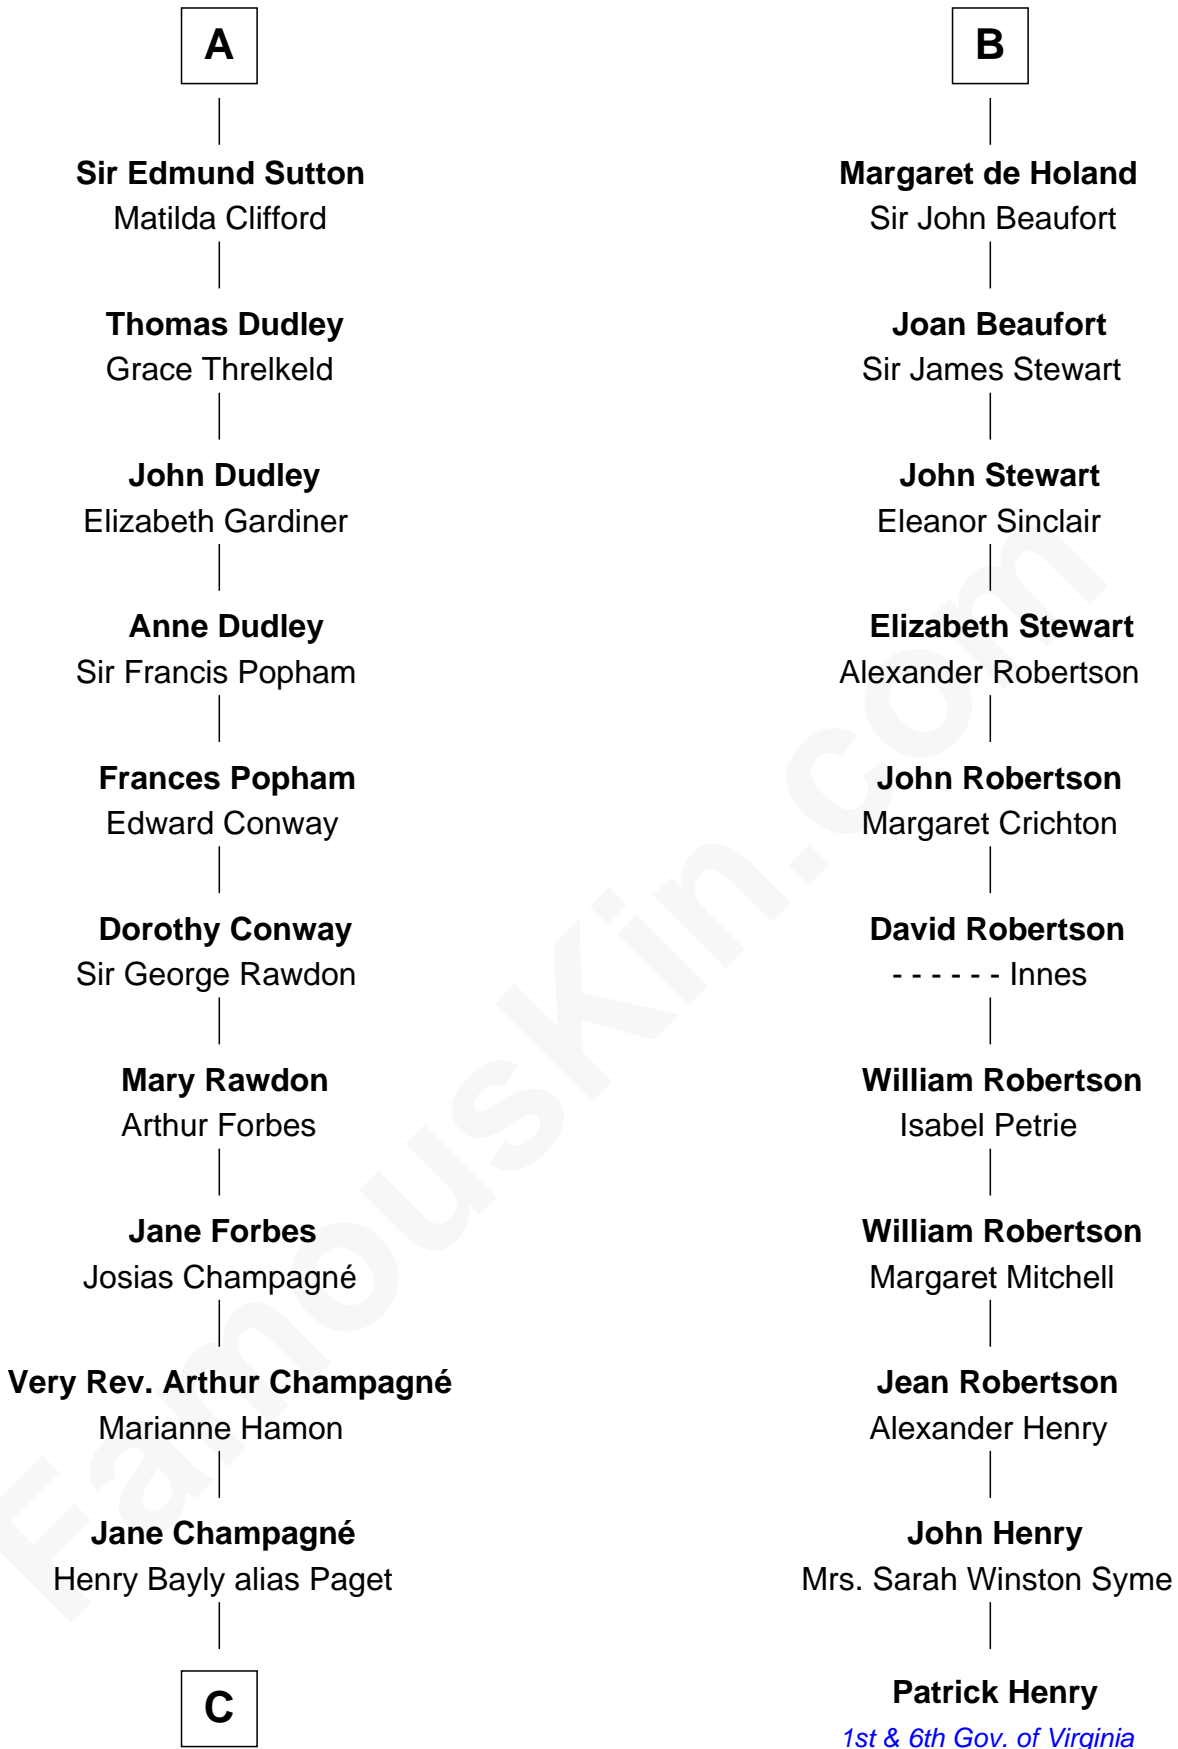

## Relationship Chart of

### Sir Winston Churchill

*Prime Minister of the United Kingdom*

**17th cousin 4 times removed of**

**Patrick Henry**

*1st and 6th Governor of Virginia*

**Saher de Quincy**  
Margaret de Beaumont

**C**

**Jane Paget**  
George Stewart

**Jane Stewart**  
Sir George Spencer-Churchill

**Sir John Winston Spencer-Churchill**  
Frances Anne Emily Vane

**Randolph Henry Spencer-Churchill**  
Jeanette Jerome

**Sir Winston Churchill**  
*Prime Minister of the United Kingdom*