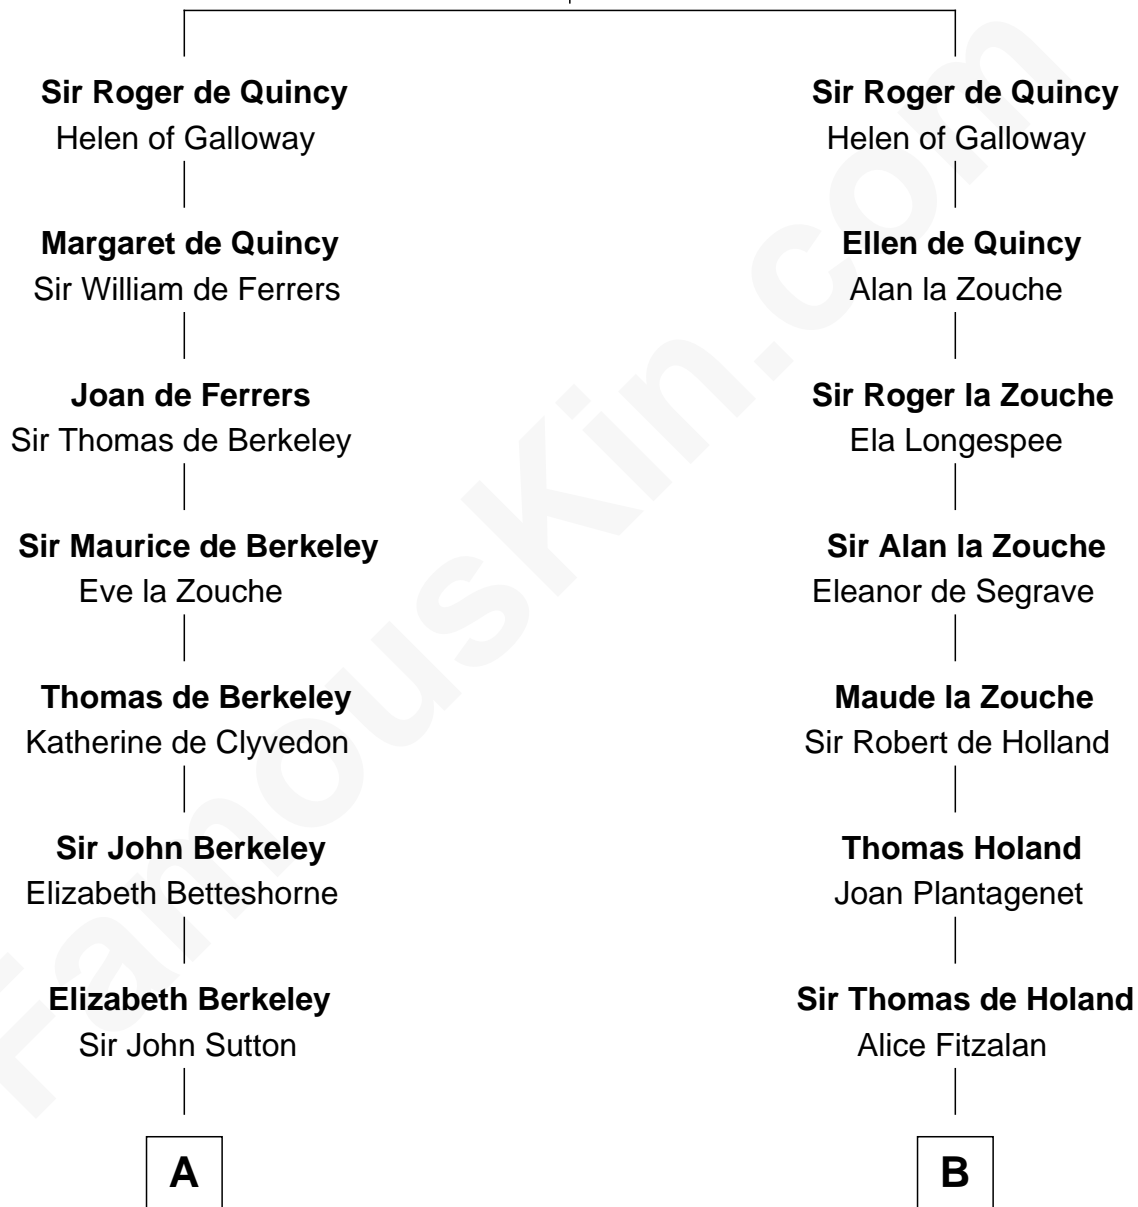

## Relationship Chart of

### Sir Winston Churchill

*Prime Minister of the United Kingdom*

**17th cousin 4 times removed of**

**Patrick Henry**

*1st and 6th Governor of Virginia*

**Saher de Quincy**  
Margaret de Beaumont

**C**

**Jane Paget**  
George Stewart

**Jane Stewart**  
Sir George Spencer-Churchill

**Sir John Winston Spencer-Churchill**  
Frances Anne Emily Vane

**Randolph Henry Spencer-Churchill**  
Jeanette Jerome

**Sir Winston Churchill**  
*Prime Minister of the United Kingdom*