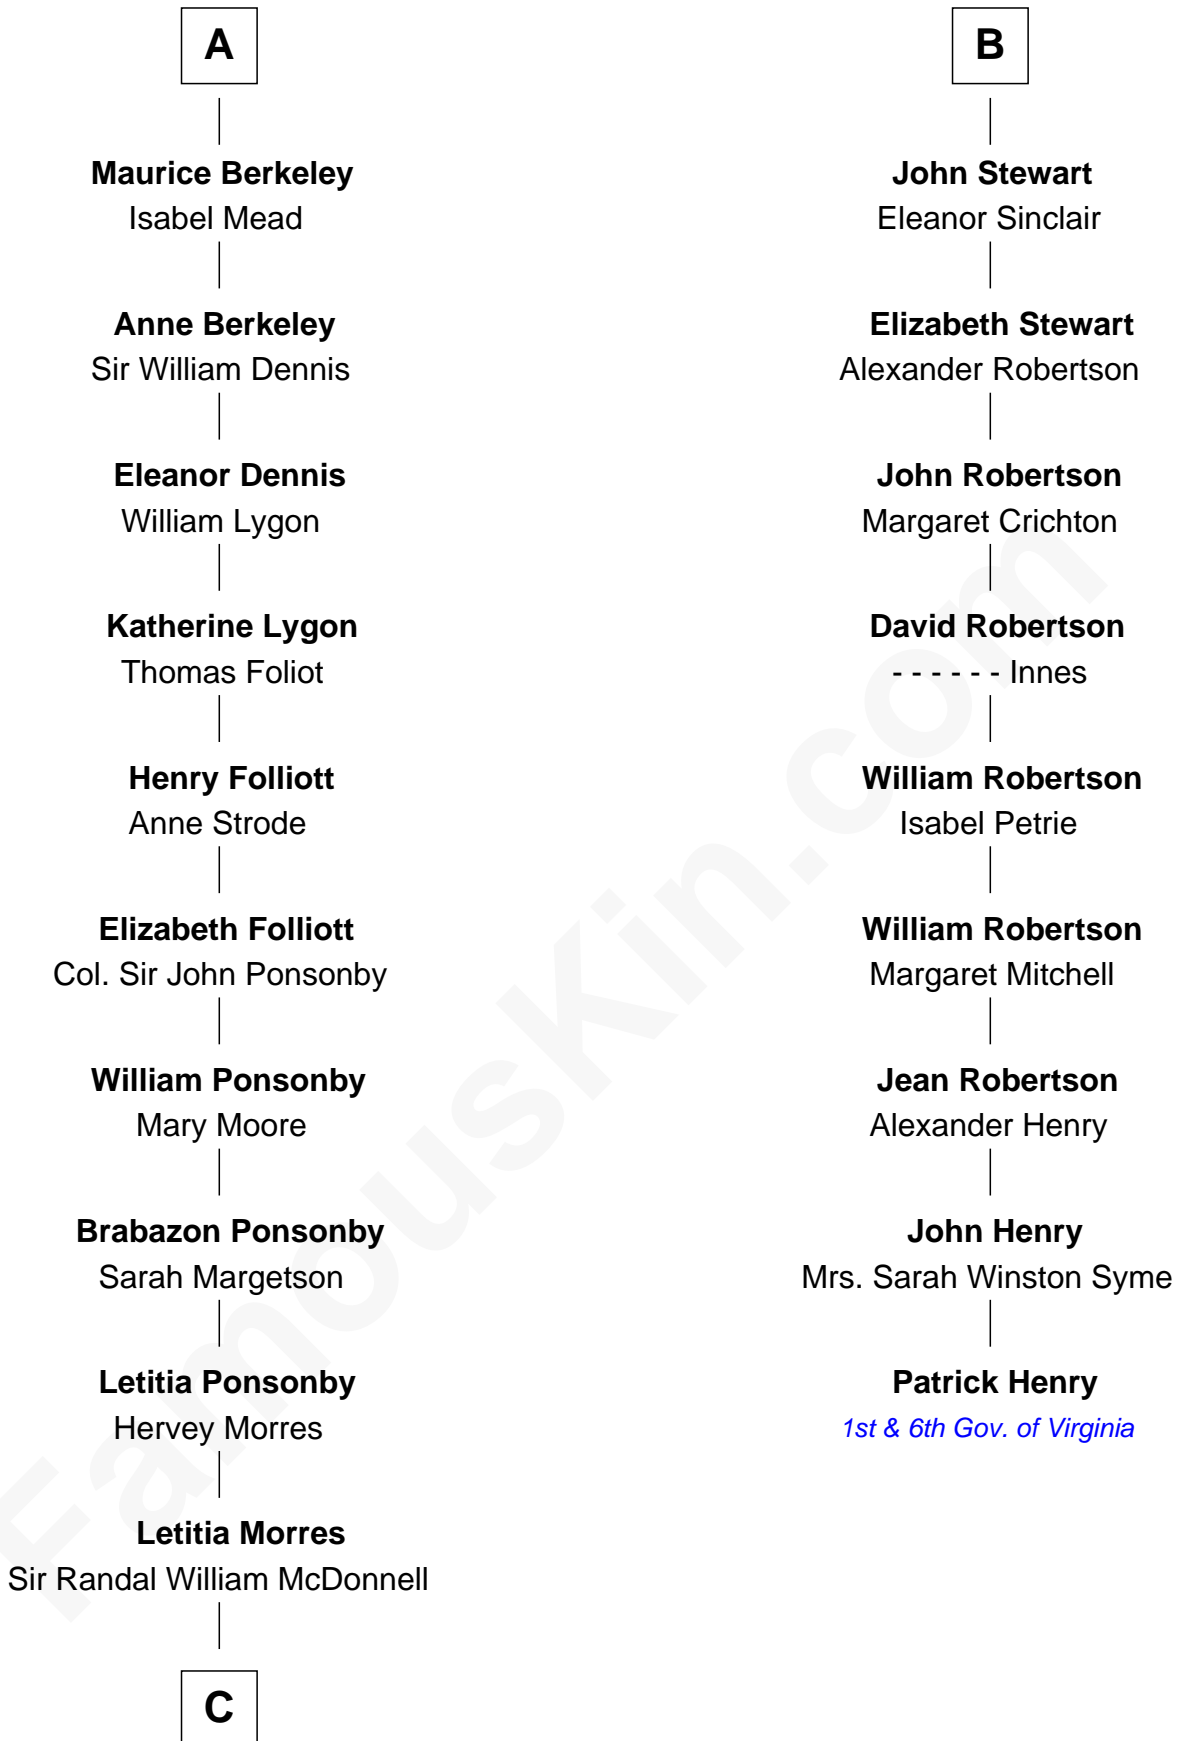

FamousKin.com

Relationship Chart of

Sir Winston Churchill

Prime Minister of the United Kingdom

15th cousin 6 times removed of

Patrick Henry

1st and 6th Governor of Virginia

Louis VIII, King of France

Alice Fitzalan

Sir Thomas de Holand

Margaret de Holand

Sir John Beaufort

Joan Beaufort

Sir James Stewart

B

C