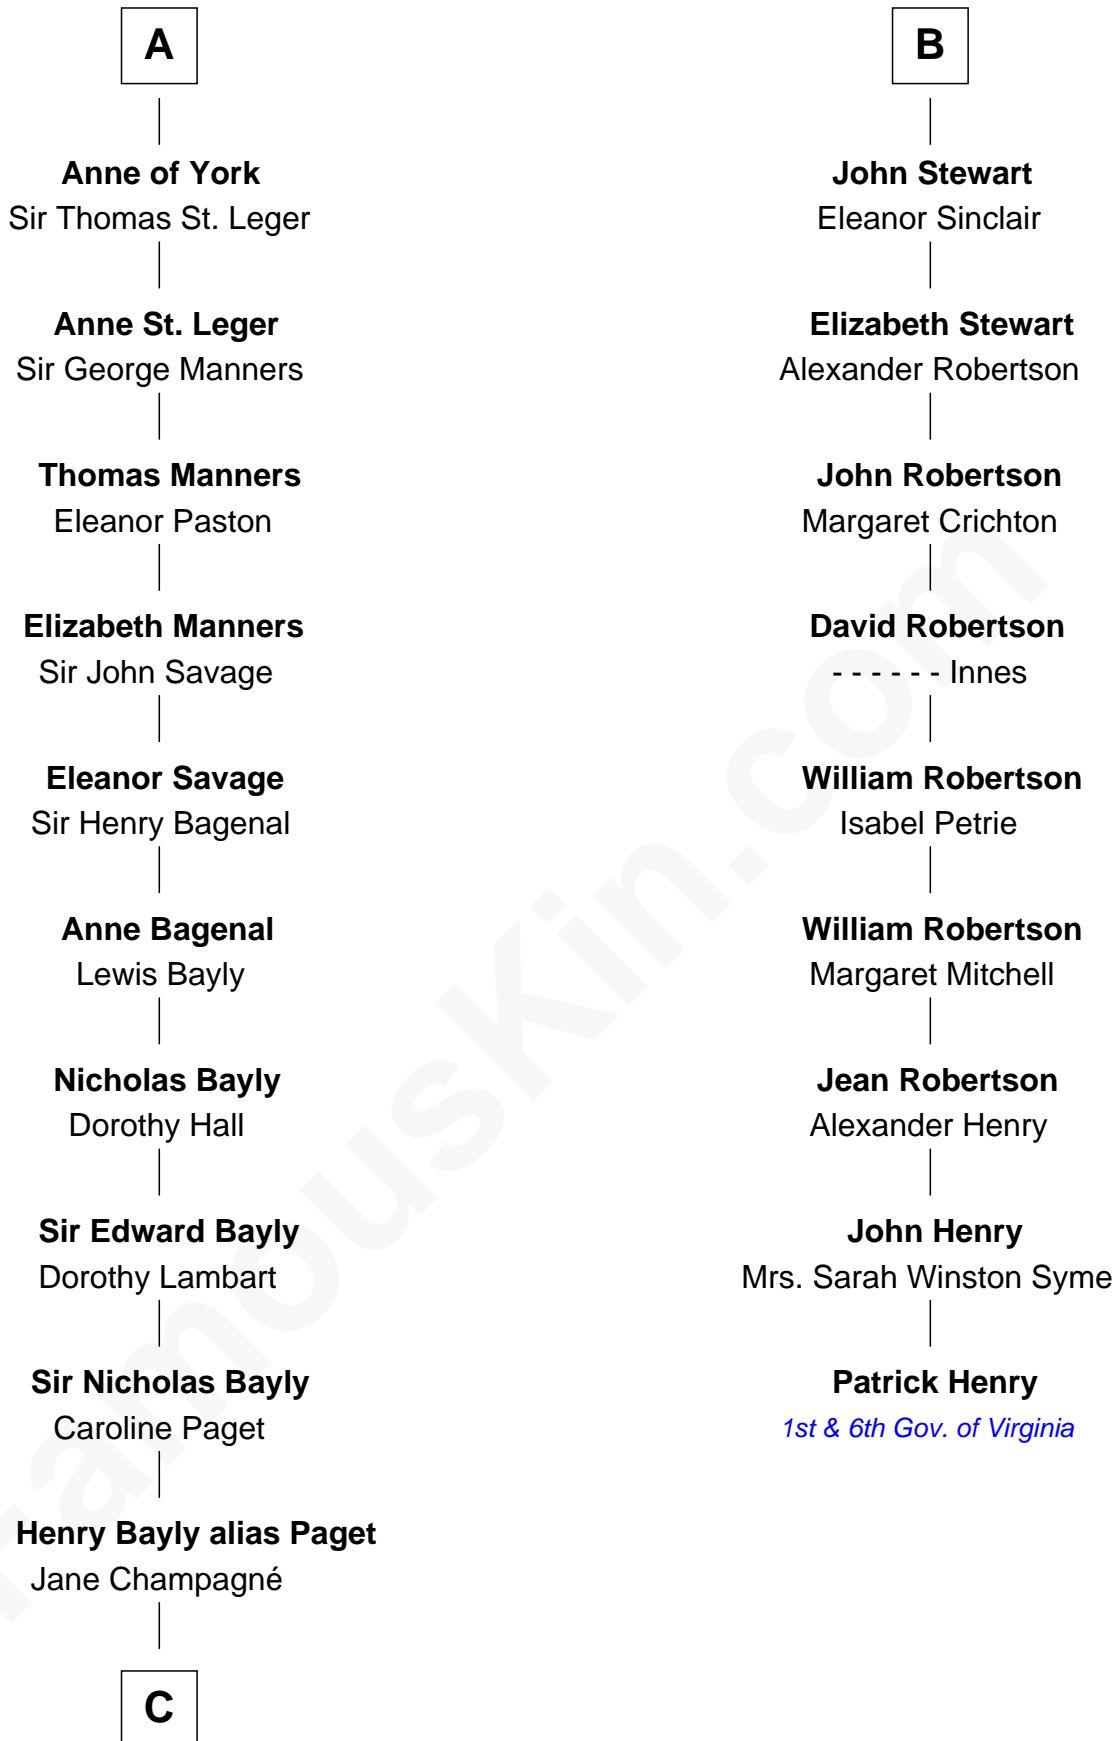

FamousKin.com

Relationship Chart of

Sir Winston Churchill

Prime Minister of the United Kingdom

15th cousin 6 times removed of

Patrick Henry

1st and 6th Governor of Virginia

C

Jane Paget
George Stewart

Jane Stewart
Sir George Spencer-Churchill

Sir John Winston Spencer-Churchill
Frances Anne Emily Vane

Randolph Henry Spencer-Churchill
Jeanette Jerome

Sir Winston Churchill
Prime Minister of the United Kingdom