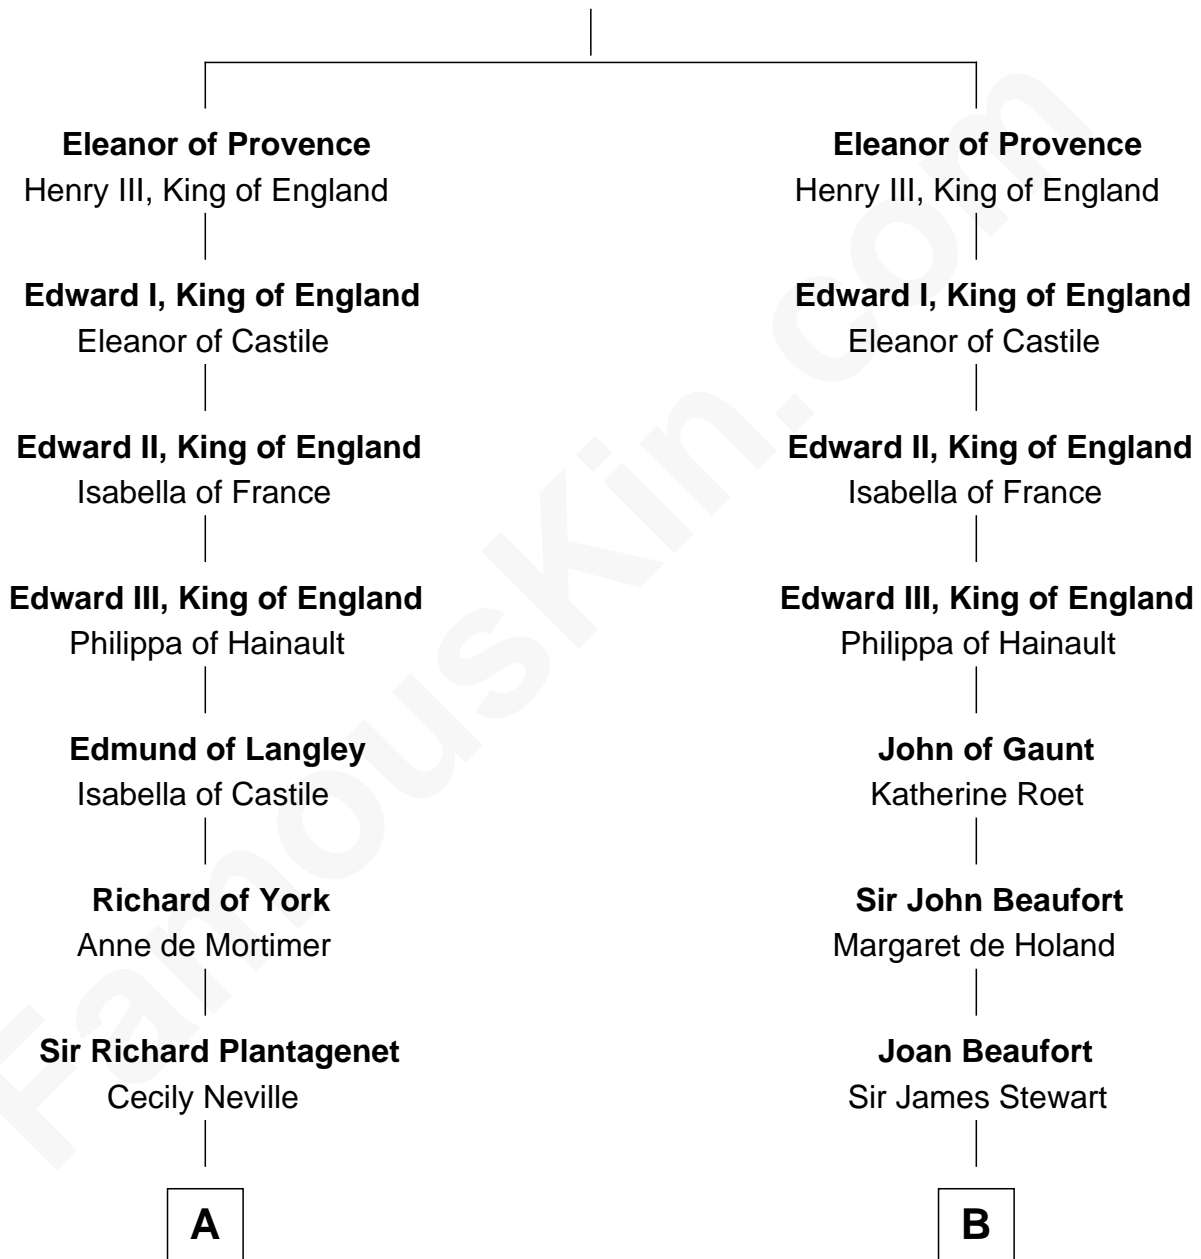

## Relationship Chart of

### Sir Winston Churchill

*Prime Minister of the United Kingdom*

15th cousin 6 times removed of

**Patrick Henry**

*1st and 6th Governor of Virginia*

**Ramon Berenguer IV of Provence**

Beatrice of Savoy

**C**

**Jane Paget**  
George Stewart

**Jane Stewart**  
Sir George Spencer-Churchill

**Sir John Winston Spencer-Churchill**  
Frances Anne Emily Vane

**Randolph Henry Spencer-Churchill**  
Jeanette Jerome

**Sir Winston Churchill**  
*Prime Minister of the United Kingdom*