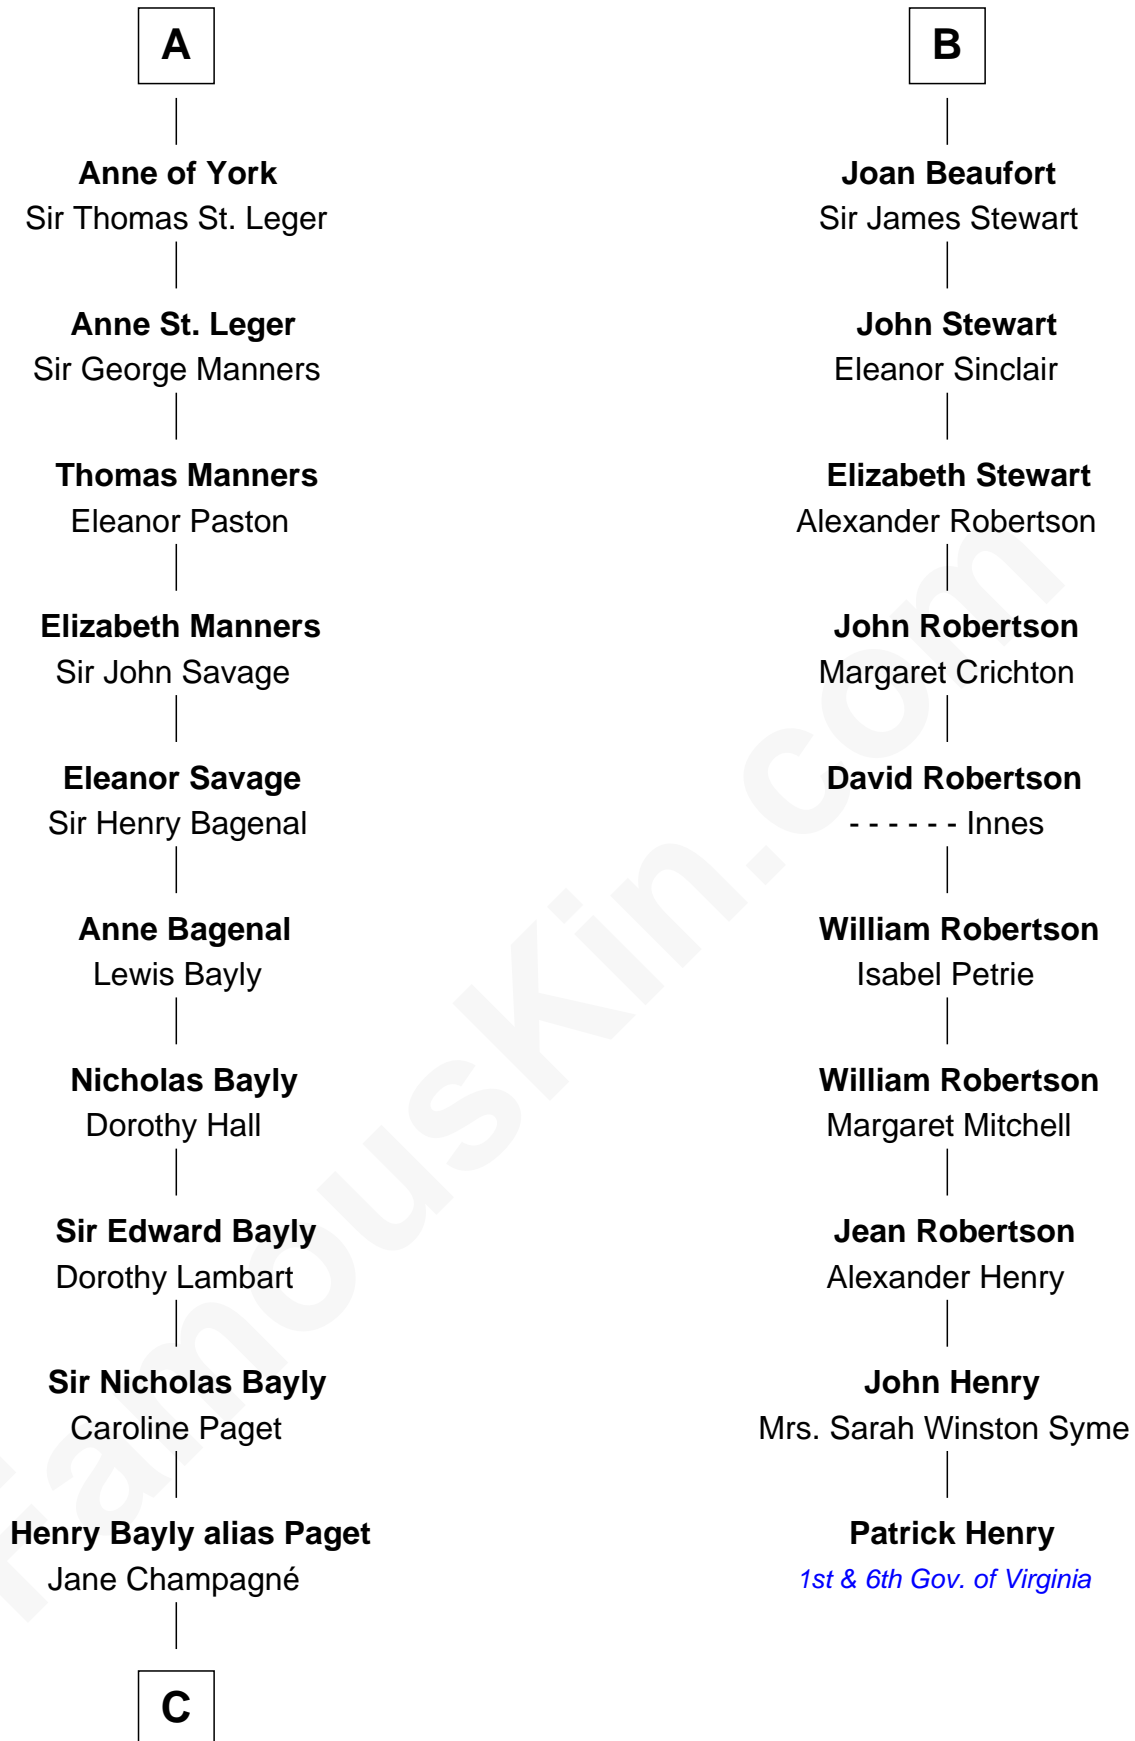

FamousKin.com

Relationship Chart of

Sir Winston Churchill

Prime Minister of the United Kingdom

16th cousin 5 times removed of

Patrick Henry

1st and 6th Governor of Virginia

Sir William Longespee

Ela of Salisbury

C

|

Jane Paget
George Stewart

|

Jane Stewart
Sir George Spencer-Churchill

|

Sir John Winston Spencer-Churchill
Frances Anne Emily Vane