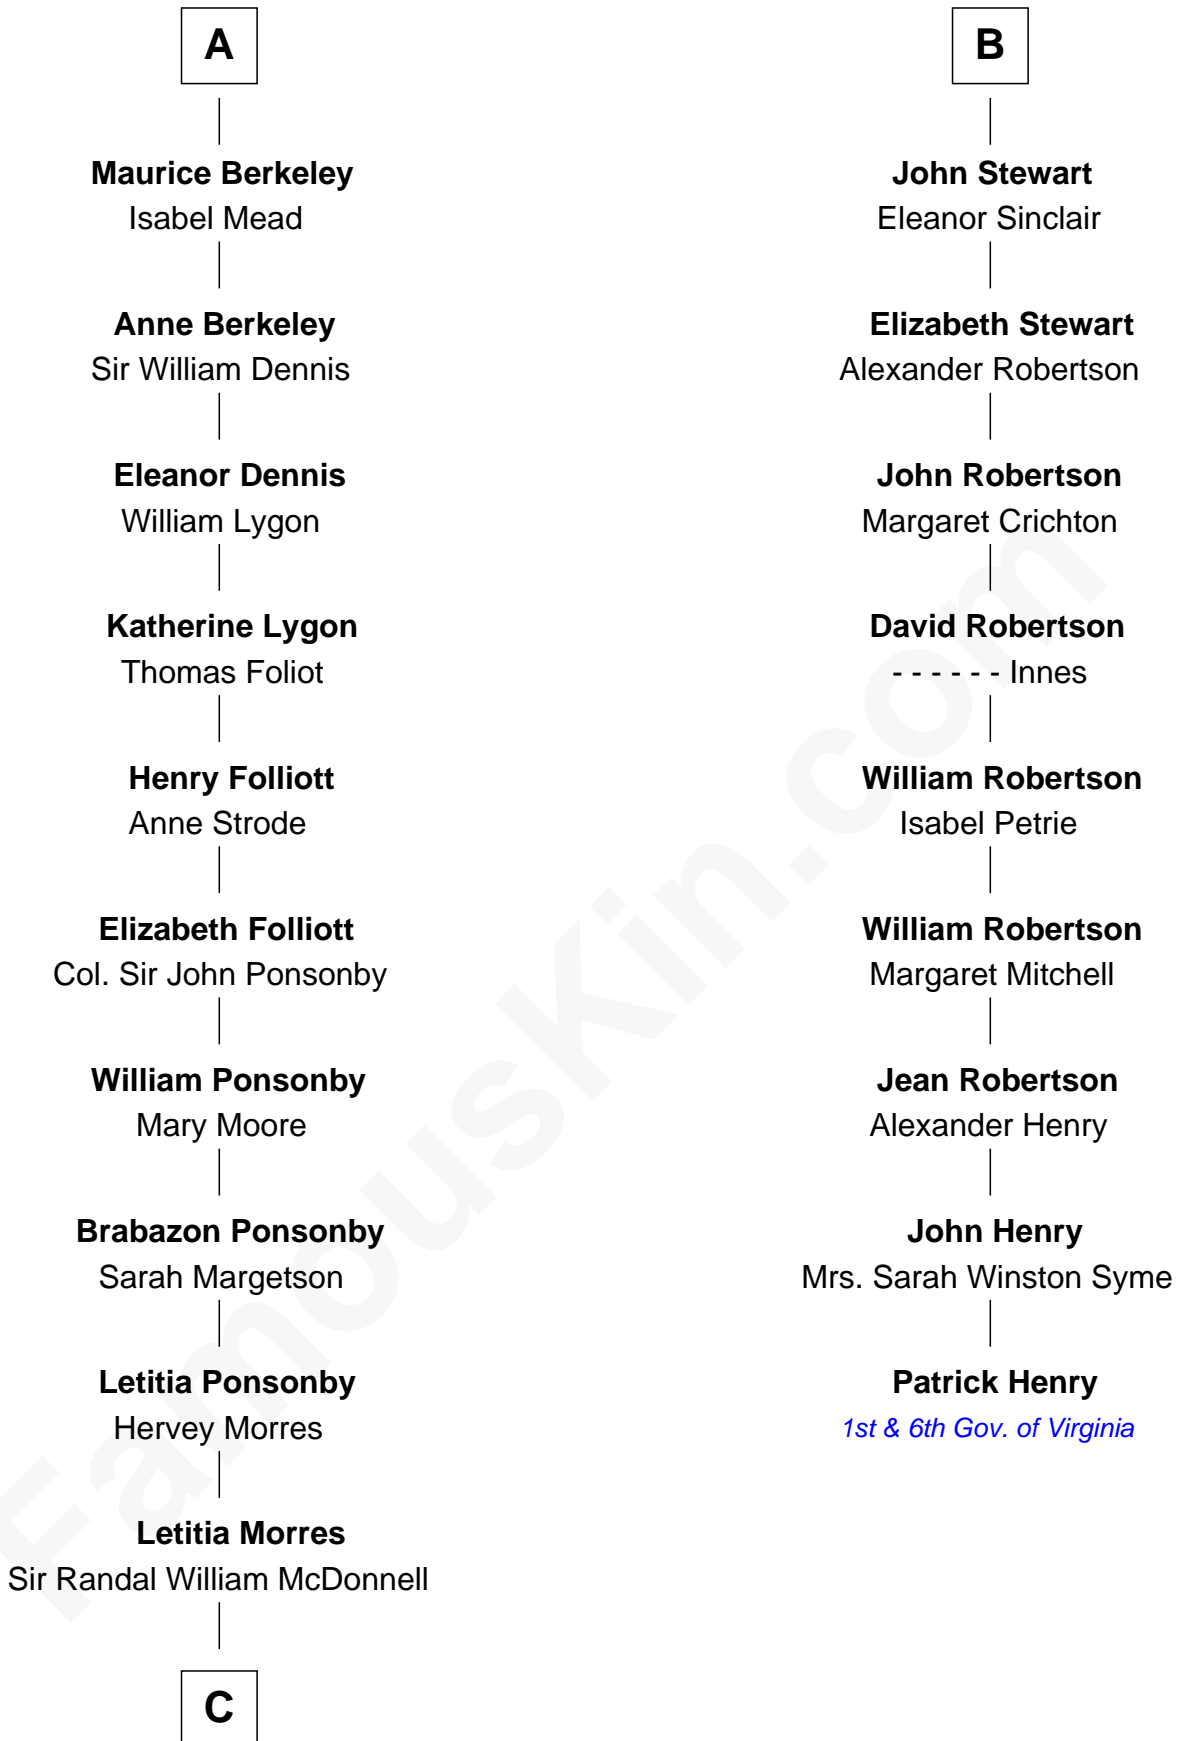

FamousKin.com

Relationship Chart of

Sir Winston Churchill

Prime Minister of the United Kingdom

15th cousin 6 times removed of

Patrick Henry

1st and 6th Governor of Virginia

Sir Roger de Mortimer

Maud de Brewes

C

—
Anne Catherine McDonnell

Sir Henry Vane

—
Frances Anne Emily Vane-Tempest

Sir Charles William Stewart

—
Frances Anne Emily Vane

Sir John Winston Spencer-Churchill