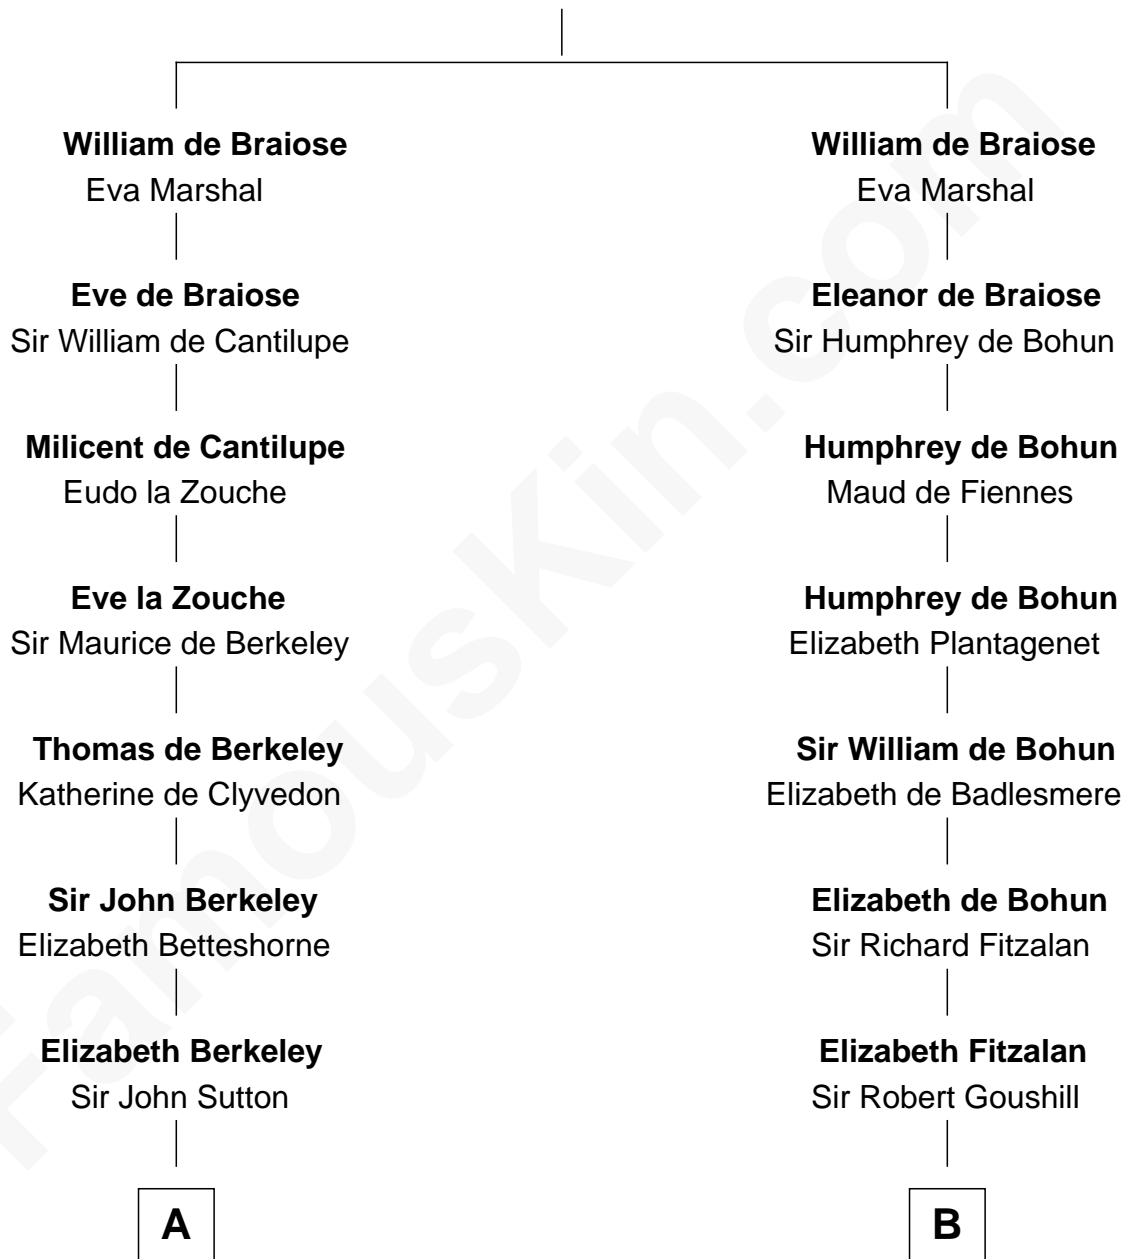

FamousKin.com

Relationship Chart of

Sir Winston Churchill

Prime Minister of the United Kingdom

21st cousin of

Gloria Vanderbilt

Fashion Designer

Reginald de Braiose

C

Jane Paget
George Stewart

Jane Stewart
Sir George Spencer-Churchill

Sir John Winston Spencer-Churchill
Frances Anne Emily Vane

Randolph Henry Spencer-Churchill
Jeanette Jerome

Sir Winston Churchill
Prime Minister of the United Kingdom

D

Alice Ann Claypoole
David Eli Gwynne

Abraham Evan Gwynne
Rachel Moore Flagg

Alice Claypoole Gwynne
Cornelius Vanderbilt

Reginald Claypoole Vanderbilt
Gloria Maria Mercedes Morgan

Gloria Vanderbilt
Fashion Designer