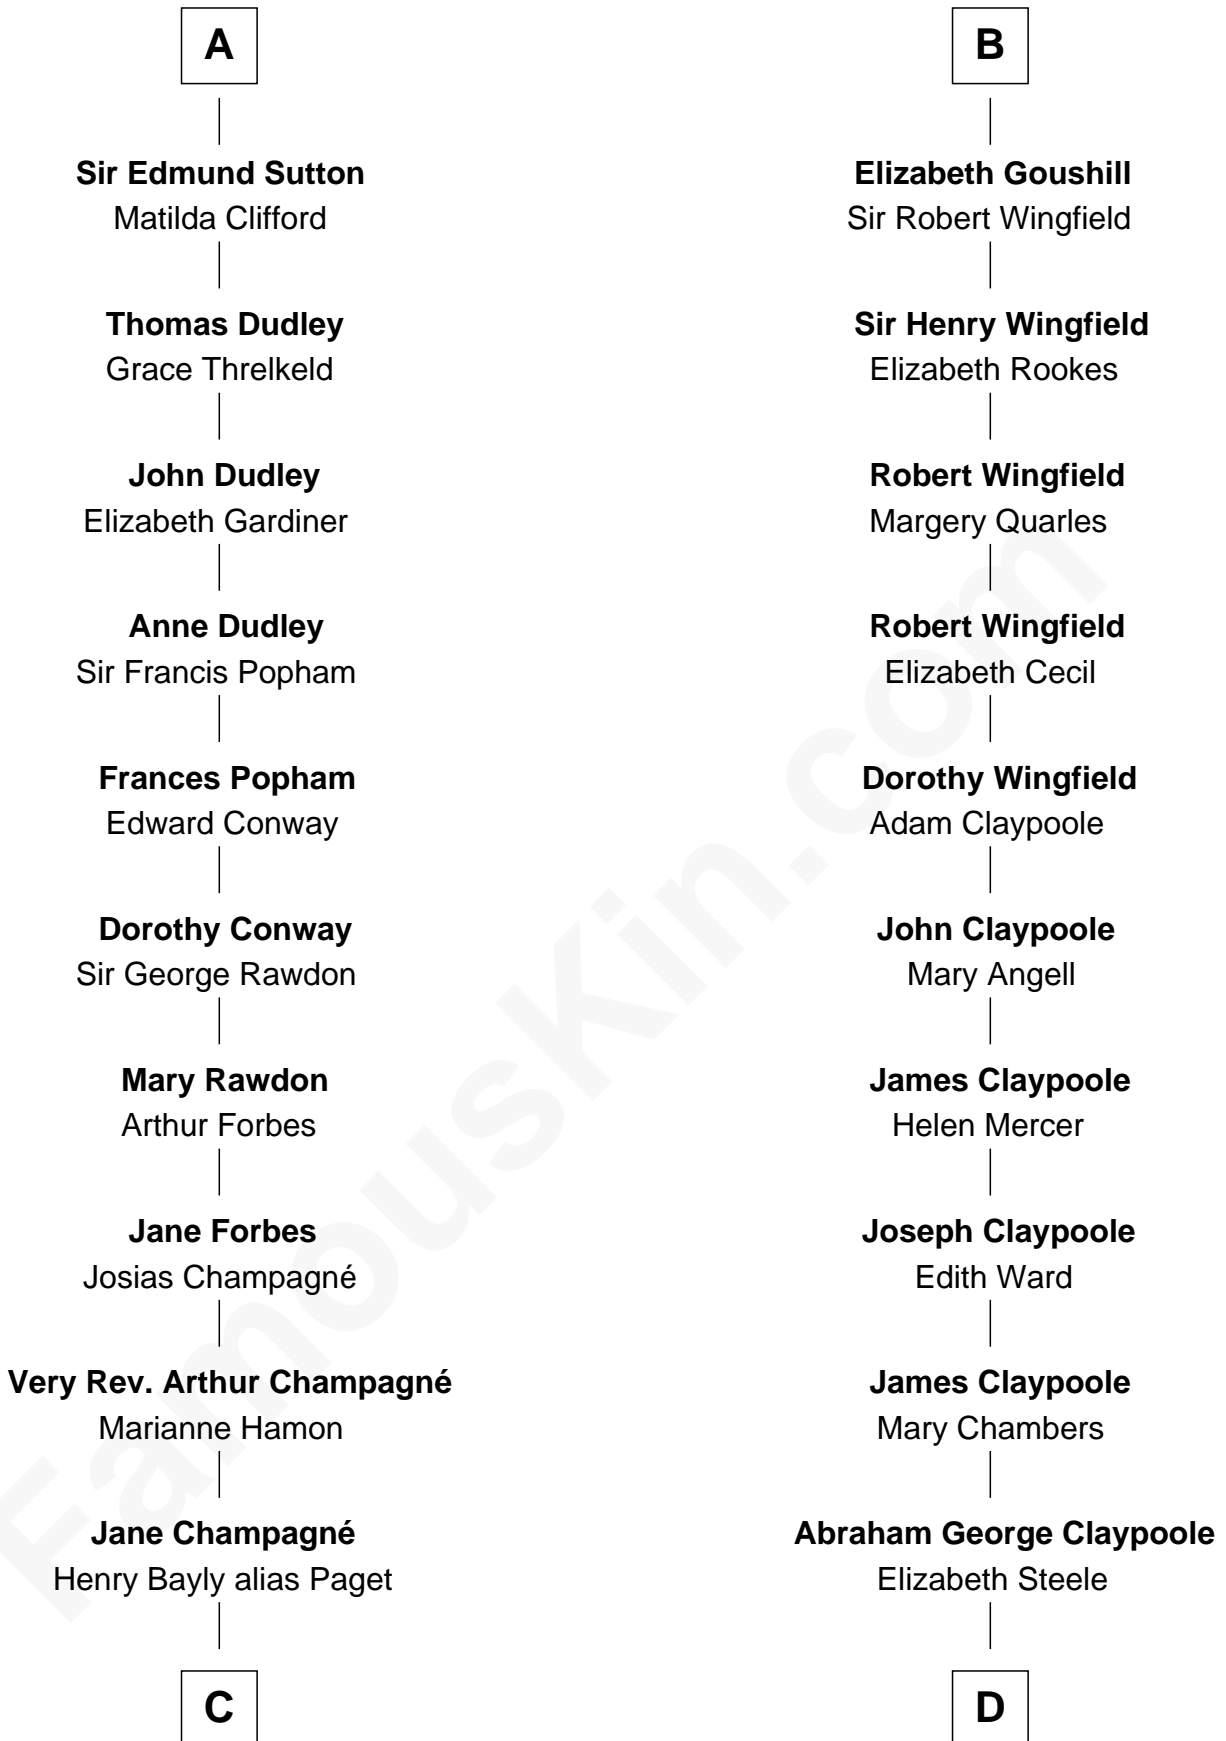

FamousKin.com

Relationship Chart of

Sir Winston Churchill

Prime Minister of the United Kingdom

21st cousin of

Gloria Vanderbilt

Fashion Designer

Reginald de Braiose

C

Jane Paget
George Stewart

Jane Stewart
Sir George Spencer-Churchill

Sir John Winston Spencer-Churchill
Frances Anne Emily Vane

Randolph Henry Spencer-Churchill
Jeanette Jerome

Sir Winston Churchill
Prime Minister of the United Kingdom

D

Alice Ann Claypoole
David Eli Gwynne

Abraham Evan Gwynne
Rachel Moore Flagg

Alice Claypoole Gwynne
Cornelius Vanderbilt

Reginald Claypoole Vanderbilt
Gloria Maria Mercedes Morgan

Gloria Vanderbilt
Fashion Designer