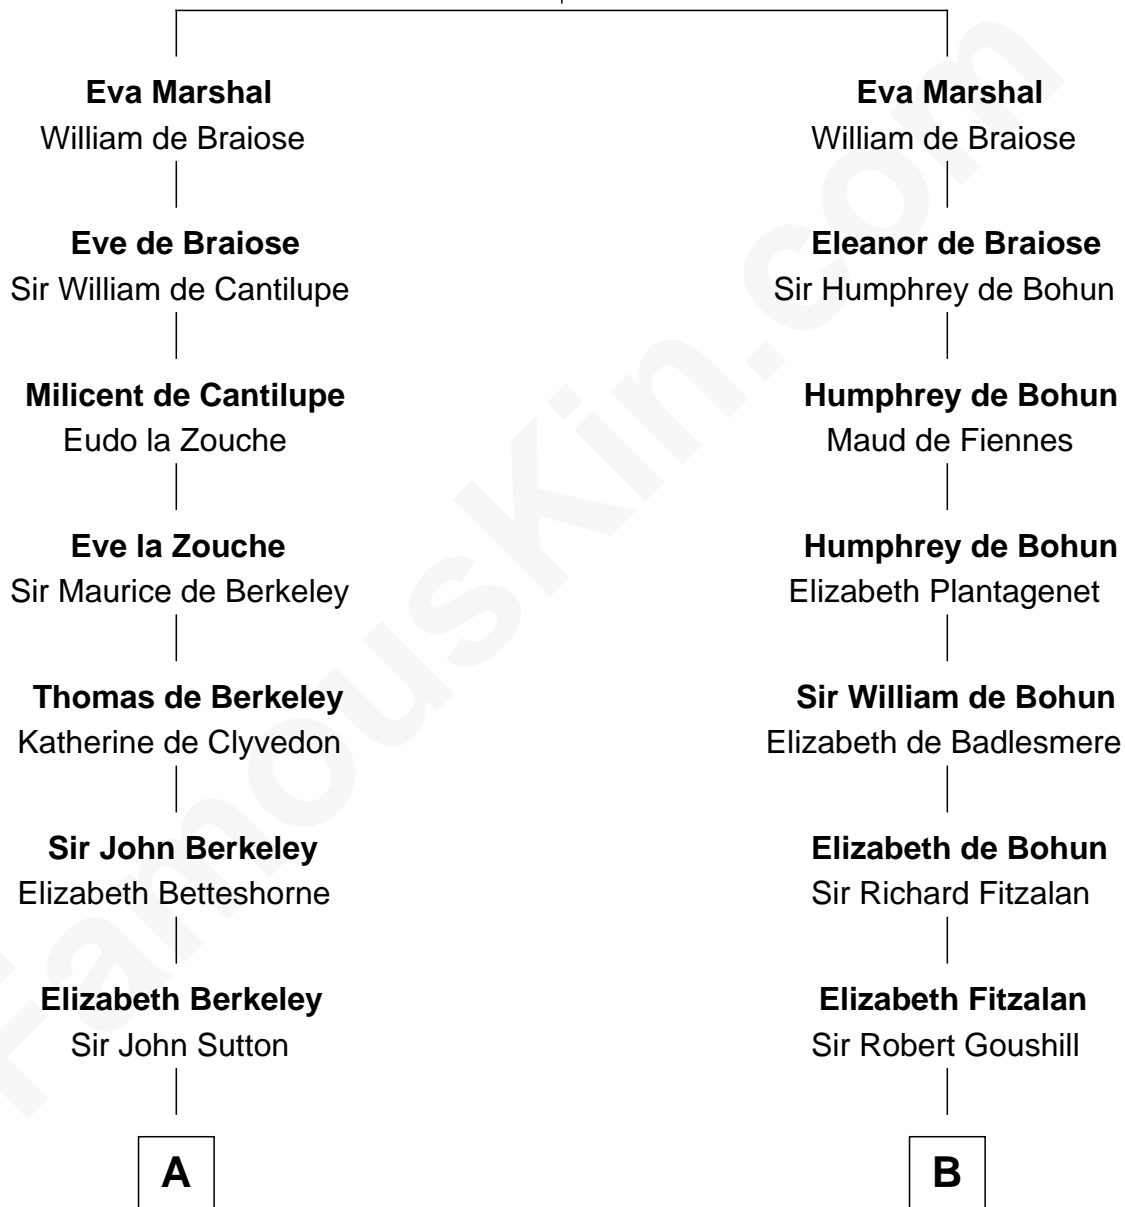

FamousKin.com

Relationship Chart of

Sir Winston Churchill

Prime Minister of the United Kingdom

21st cousin of

Gloria Vanderbilt

Fashion Designer

Sir William Marshal

Isabel de Clare

C

Jane Paget
George Stewart

Jane Stewart
Sir George Spencer-Churchill

Sir John Winston Spencer-Churchill
Frances Anne Emily Vane

Randolph Henry Spencer-Churchill
Jeanette Jerome

Sir Winston Churchill
Prime Minister of the United Kingdom

D

Alice Ann Claypoole
David Eli Gwynne

Abraham Evan Gwynne
Rachel Moore Flagg

Alice Claypoole Gwynne
Cornelius Vanderbilt

Reginald Claypoole Vanderbilt
Gloria Maria Mercedes Morgan

Gloria Vanderbilt
Fashion Designer