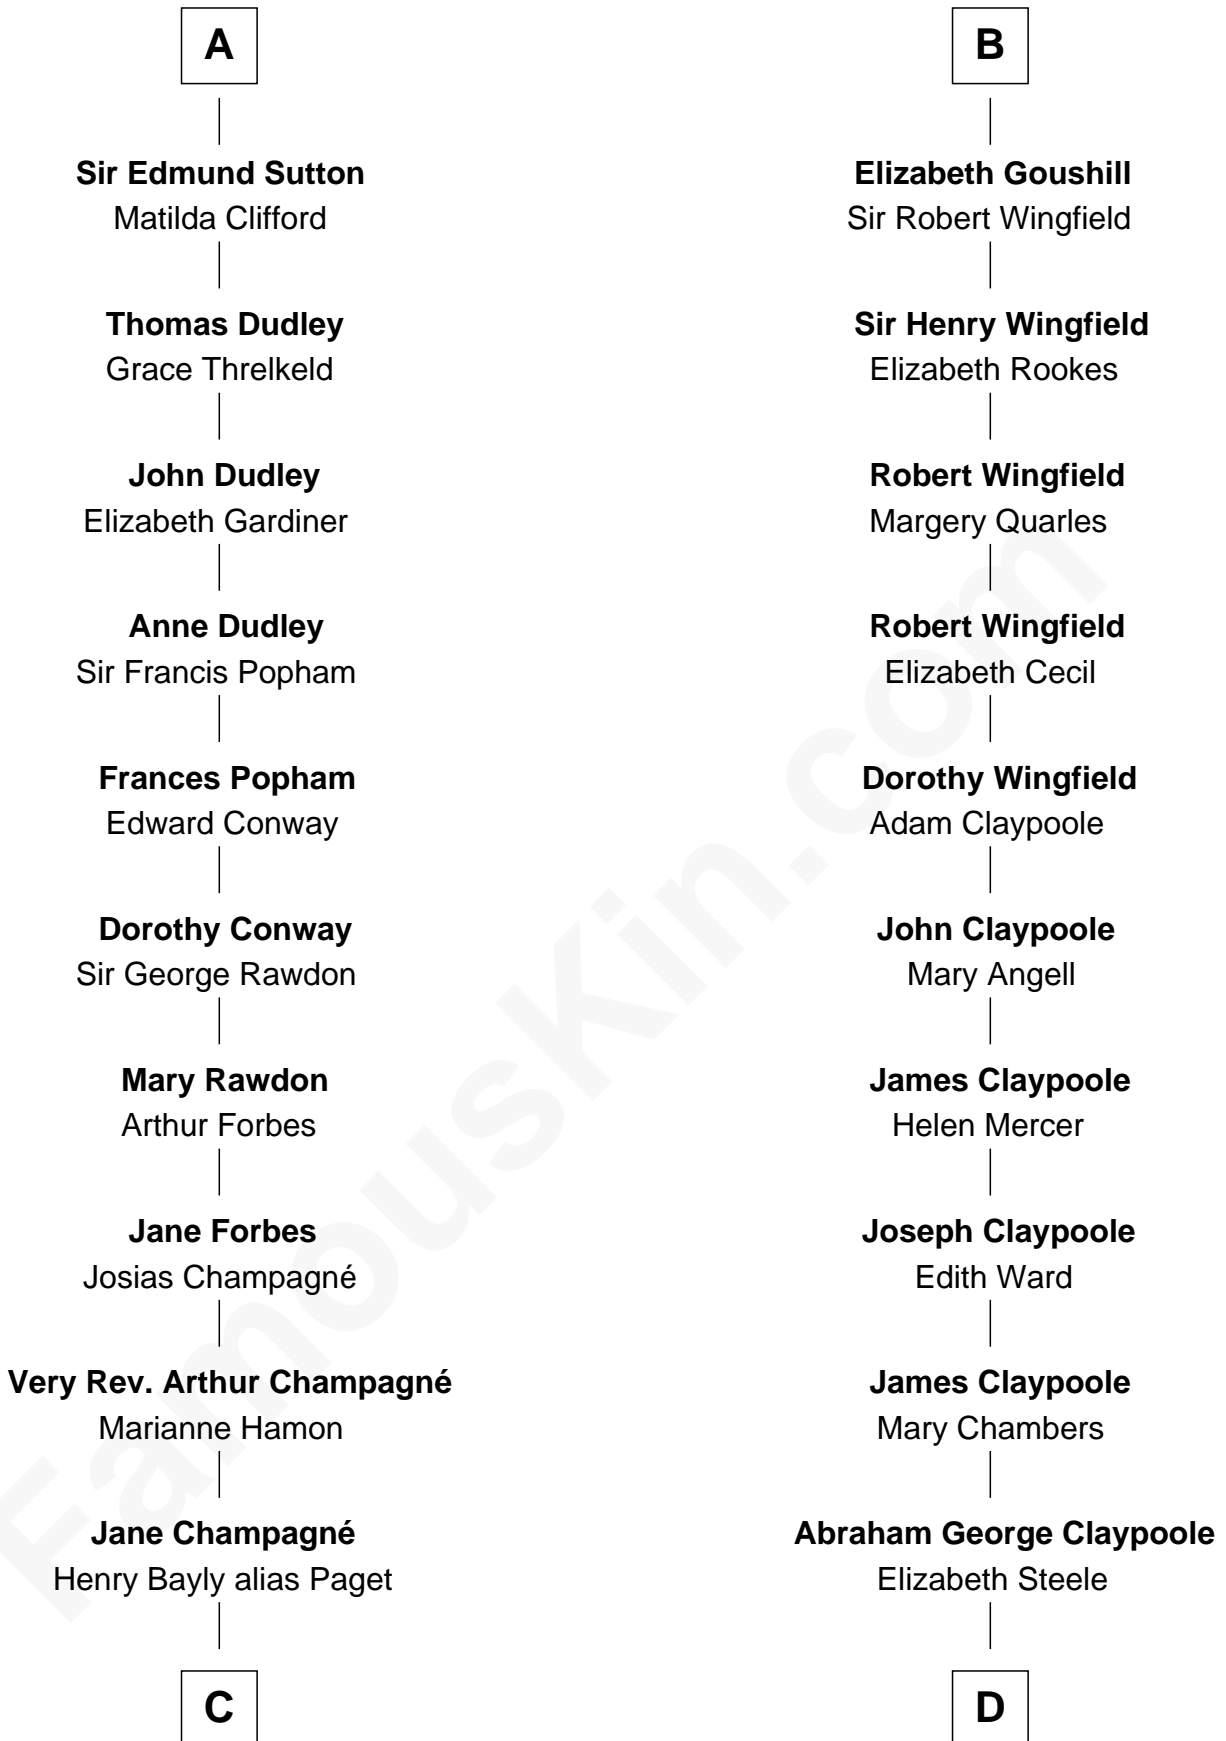

FamousKin.com

Relationship Chart of

Sir Winston Churchill

Prime Minister of the United Kingdom

21st cousin of

Gloria Vanderbilt

Fashion Designer

Sir William Marshal

Isabel de Clare

C

Jane Paget
George Stewart

Jane Stewart
Sir George Spencer-Churchill

Sir John Winston Spencer-Churchill
Frances Anne Emily Vane

Randolph Henry Spencer-Churchill
Jeanette Jerome

Sir Winston Churchill
Prime Minister of the United Kingdom

D

Alice Ann Claypoole
David Eli Gwynne

Abraham Evan Gwynne
Rachel Moore Flagg

Alice Claypoole Gwynne
Cornelius Vanderbilt

Reginald Claypoole Vanderbilt
Gloria Maria Mercedes Morgan

Gloria Vanderbilt
Fashion Designer