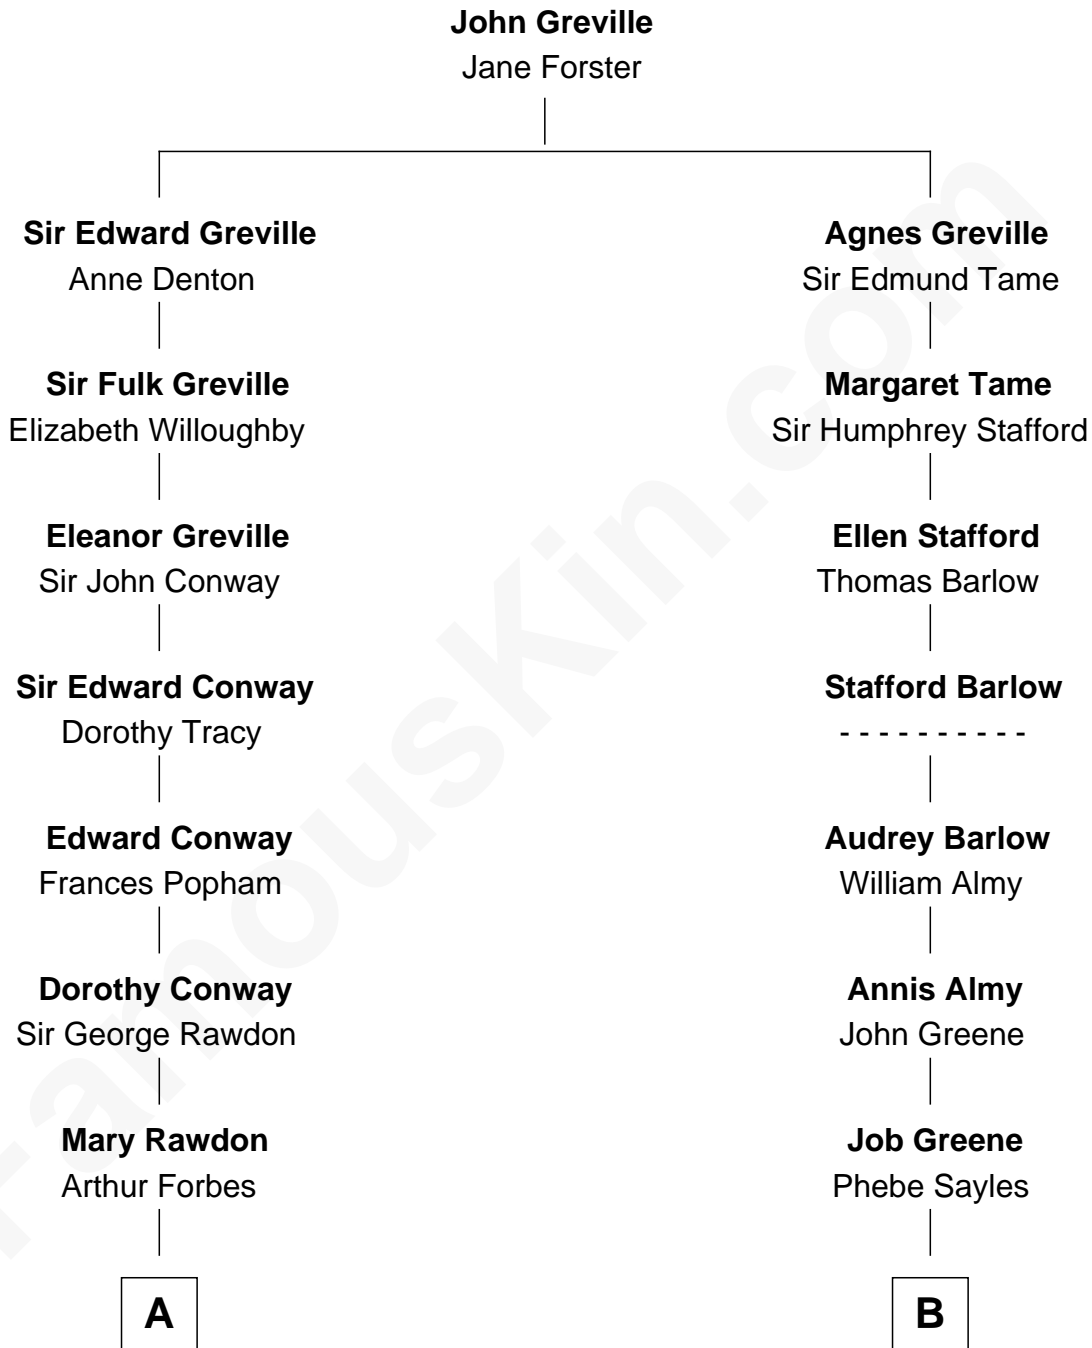

## Relationship Chart of

### Sir Winston Churchill

*Prime Minister of the United Kingdom*

11th cousin 3 times removed of

**Julia (Ward) Howe**

*Author of "The Battle Hymn of the Republic"*

**A**

**Jane Forbes**  
Josias Champagné

**Very Rev. Arthur Champagné**  
Marianne Hamon

**Jane Champagné**  
Henry Bayly alias Paget

**Jane Paget**  
George Stewart

**Jane Stewart**  
Sir George Spencer-Churchill

**Sir John Winston Spencer-Churchill**  
Frances Anne Emily Vane

**Randolph Henry Spencer-Churchill**  
Jeanette Jerome

**Sir Winston Churchill**  
*Prime Minister of the United Kingdom*

**B**

**Deborah Greene**  
Simon Ray

**Anna Ray**  
Samuel Ward

**Samuel Ward**  
Phebe Greene

**Samuel Ward**  
Julia Rush Cutler

**Julia (Ward) Howe**  
*American Poet*