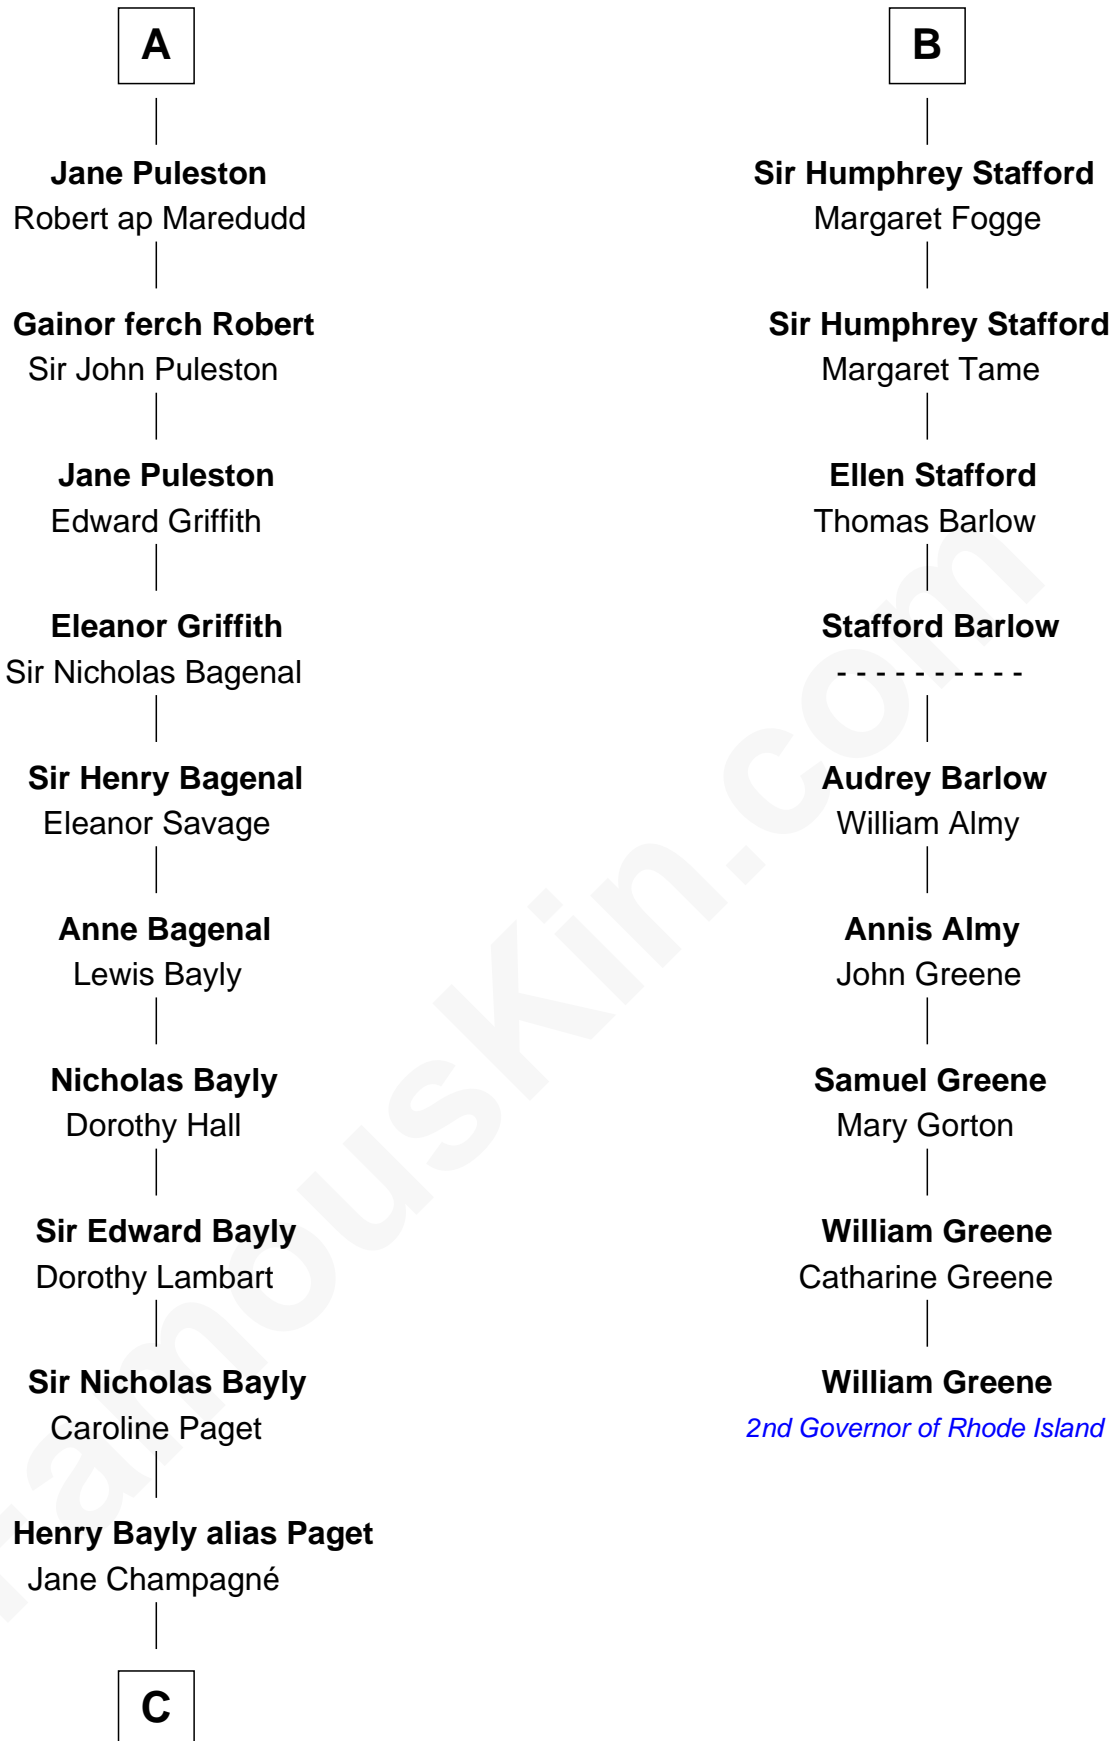

FamousKin.com

Relationship Chart of

Sir Winston Churchill

Prime Minister of the United Kingdom

15th cousin 6 times removed of

William Greene

2nd Governor of Rhode Island

Warin Mainwaring

Agnes Arderne

Matilda de Mainwaring

Sir William Trussell

Sir Warin Trussell

Maud de St. Philibert

Sir Laurence Trussell

Matilda de Charnells

Sir William Trussell

A

Matilda de Mainwaring

Sir William Trussell

Sir Warin Trussell

Maud de St. Philibert

Maud Trussell

Sir John de Hastang

Maud de Hastang

Ralph Stafford

Sir Humphrey Stafford

Elizabeth Burdet

Sir Humphrey Stafford

Eleanor Aylesbury

Humphrey Stafford

Katherine Fray

B