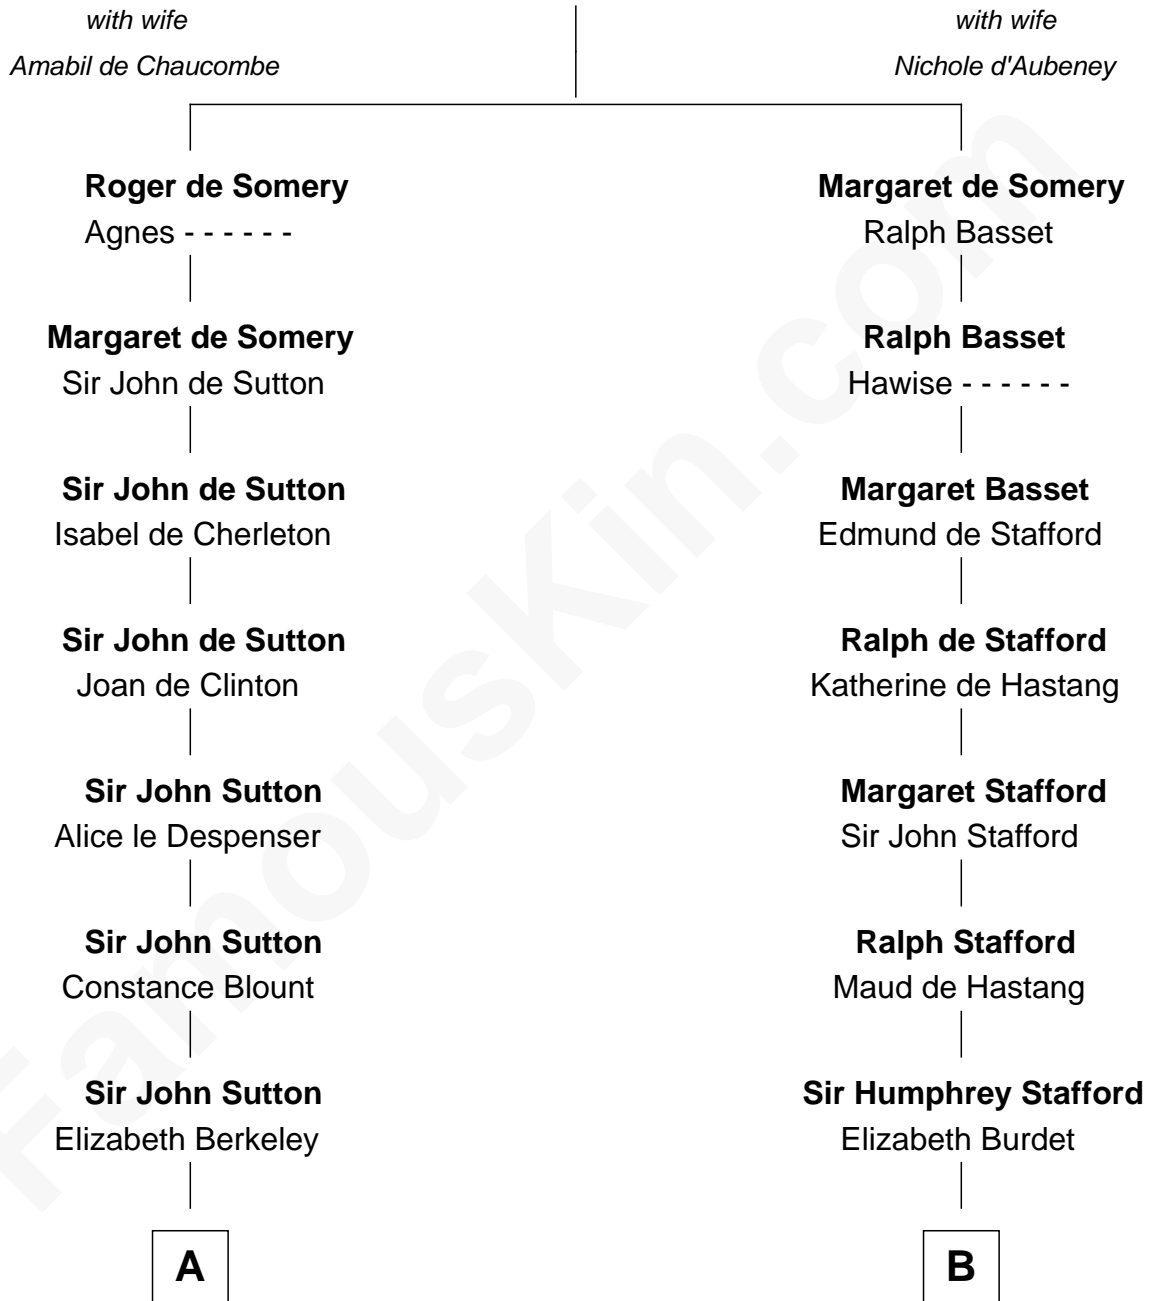

## Relationship Chart of

### Sir Winston Churchill

*Prime Minister of the United Kingdom*

17th cousin 4 times removed of

**William Greene**

*2nd Governor of Rhode Island*

### Sir Roger de Somery

**C**

|

**Jane Paget**  
George Stewart

|

**Jane Stewart**  
Sir George Spencer-Churchill

|

**Sir John Winston Spencer-Churchill**  
Frances Anne Emily Vane

|

**Randolph Henry Spencer-Churchill**  
Jeanette Jerome

|

**Sir Winston Churchill**  
*Prime Minister of the United Kingdom*

FamousKin.com