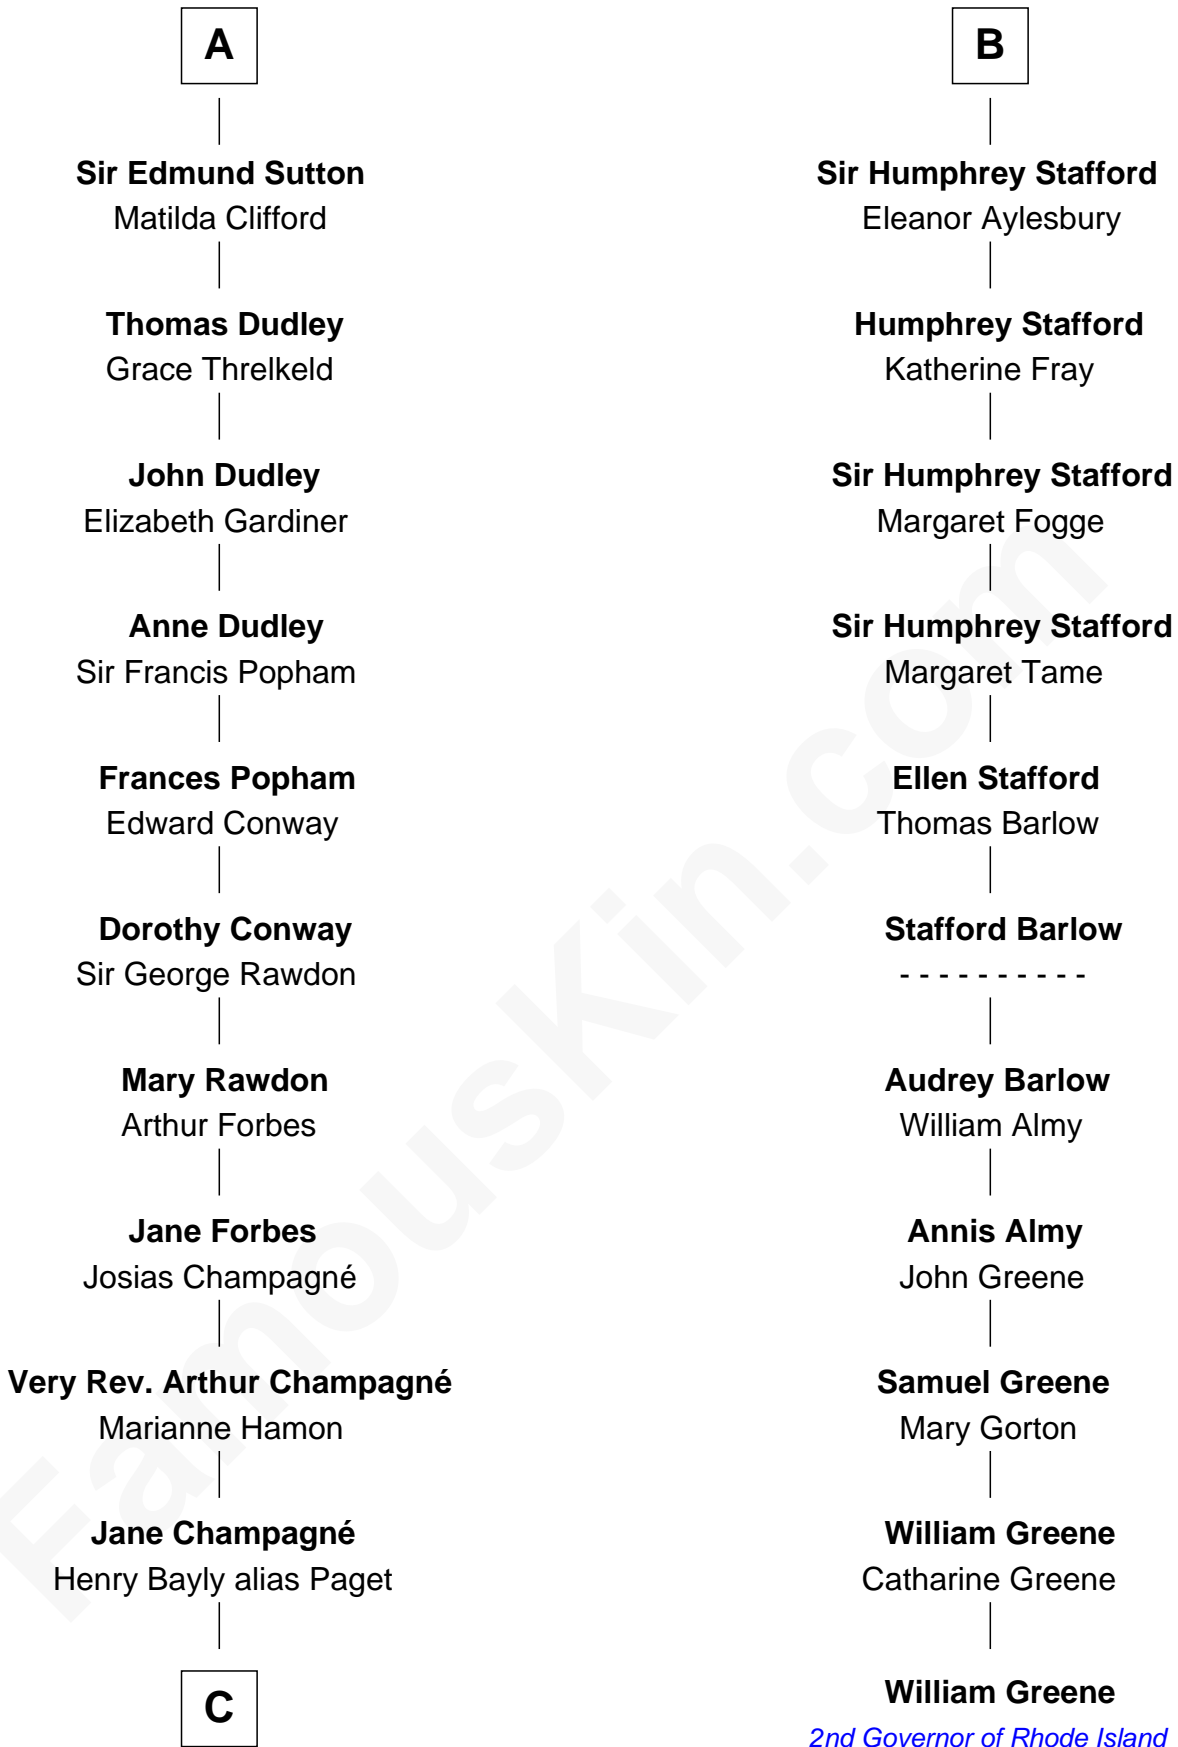

## Relationship Chart of

### Sir Winston Churchill

*Prime Minister of the United Kingdom*

17th cousin 4 times removed of

**William Greene**

*2nd Governor of Rhode Island*

### Sir Roger de Somery

**C**

|

**Jane Paget**  
George Stewart

|

**Jane Stewart**  
Sir George Spencer-Churchill

|

**Sir John Winston Spencer-Churchill**  
Frances Anne Emily Vane