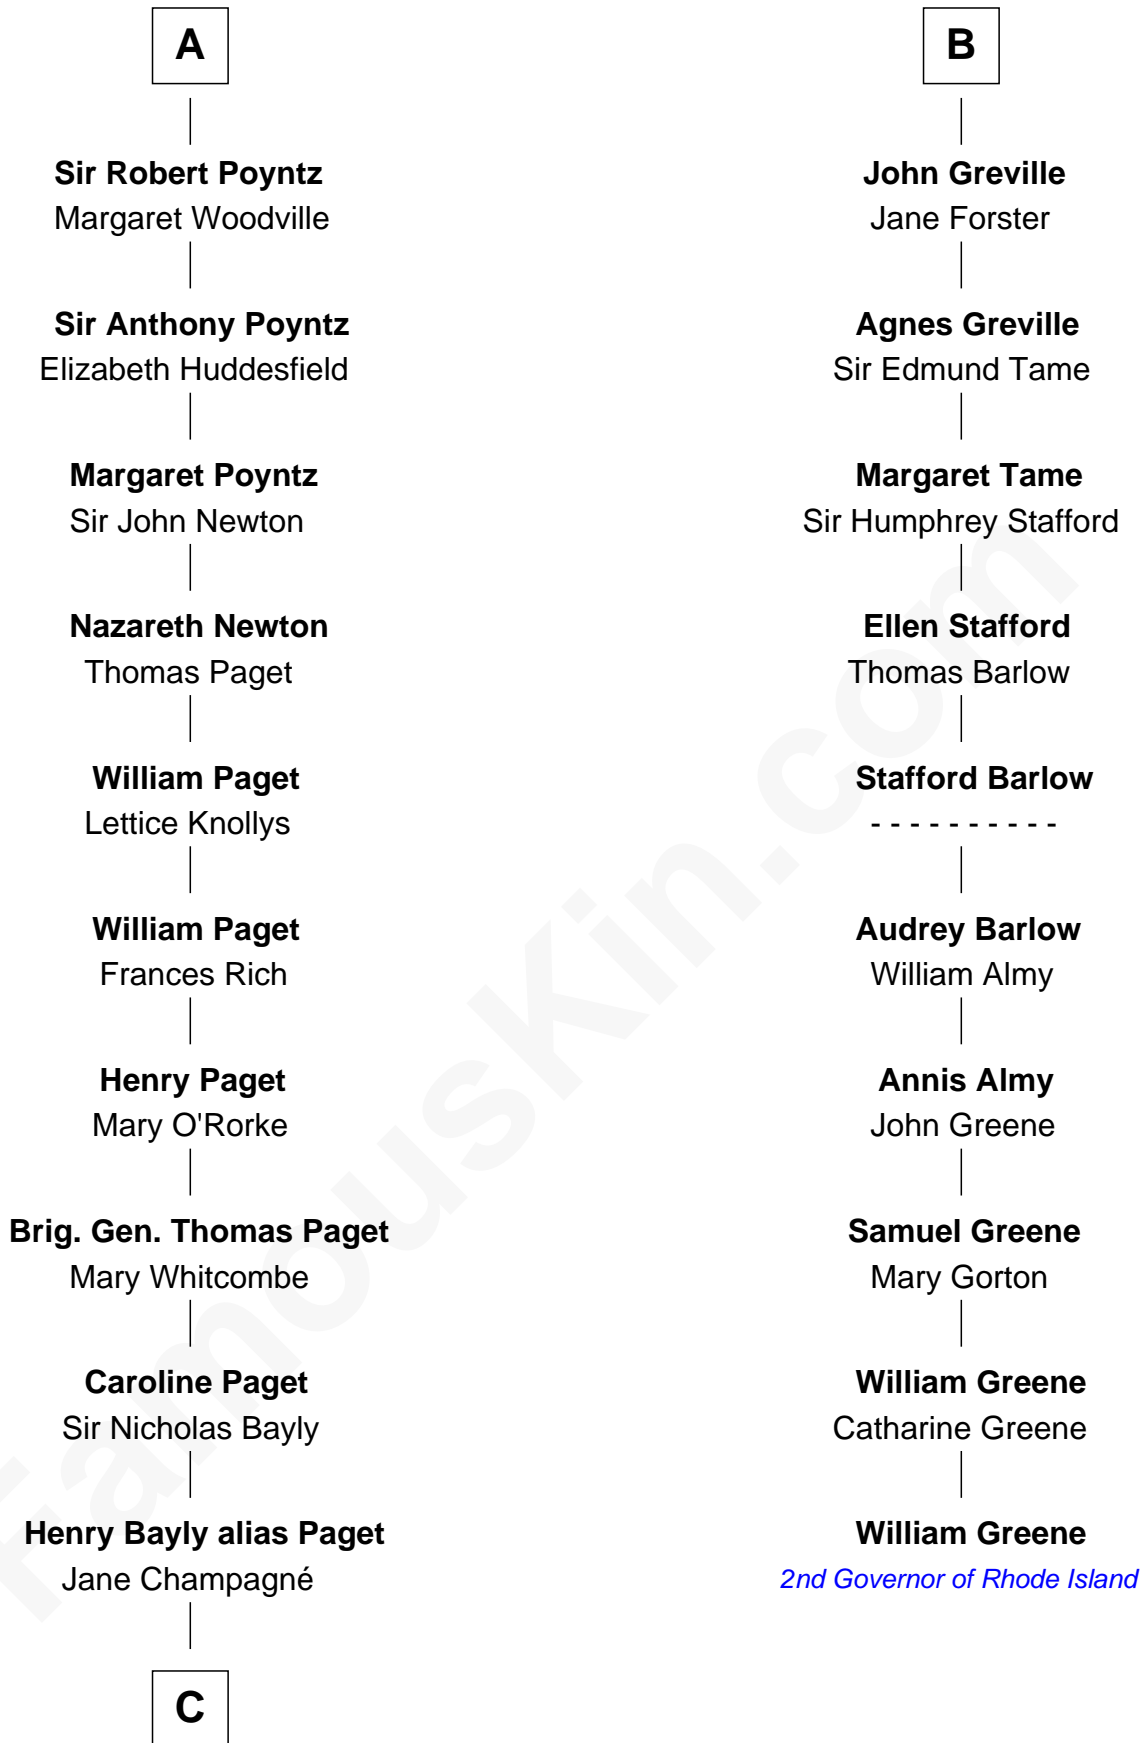

FamousKin.com

Relationship Chart of

Sir Winston Churchill

Prime Minister of the United Kingdom

16th cousin 5 times removed of

William Greene

2nd Governor of Rhode Island

Timothy Dyall

C

|

Jane Paget

George Stewart

|

Jane Stewart

Sir George Spencer-Churchill

|