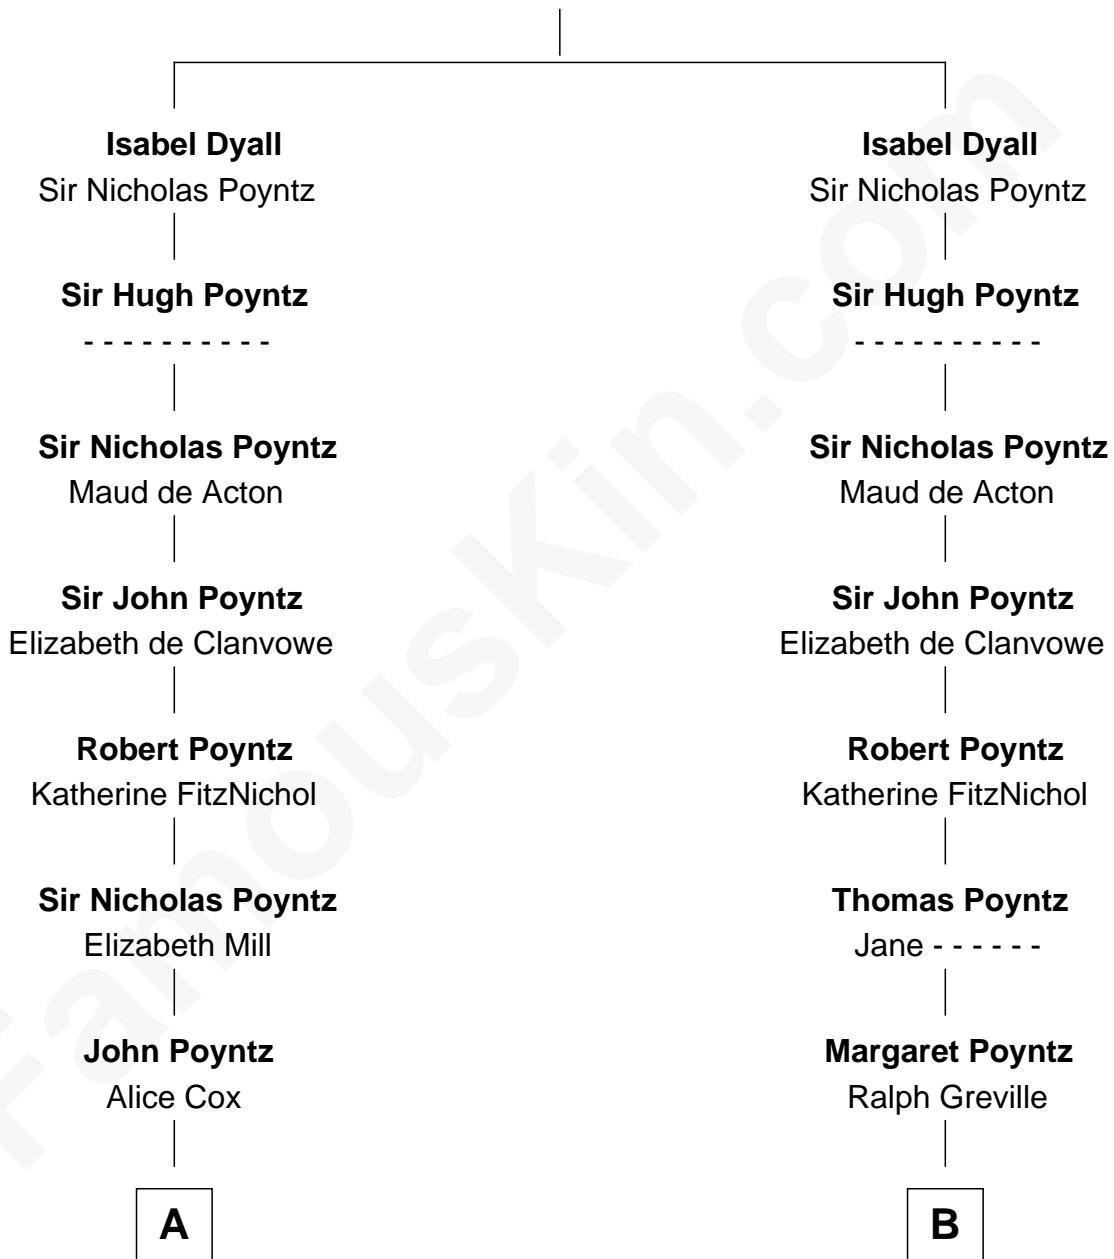

FamousKin.com

Relationship Chart of

Sir Winston Churchill

Prime Minister of the United Kingdom

16th cousin 5 times removed of

William Greene

2nd Governor of Rhode Island

Timothy Dyall

C

|

Jane Paget

George Stewart

|

Jane Stewart

Sir George Spencer-Churchill

|