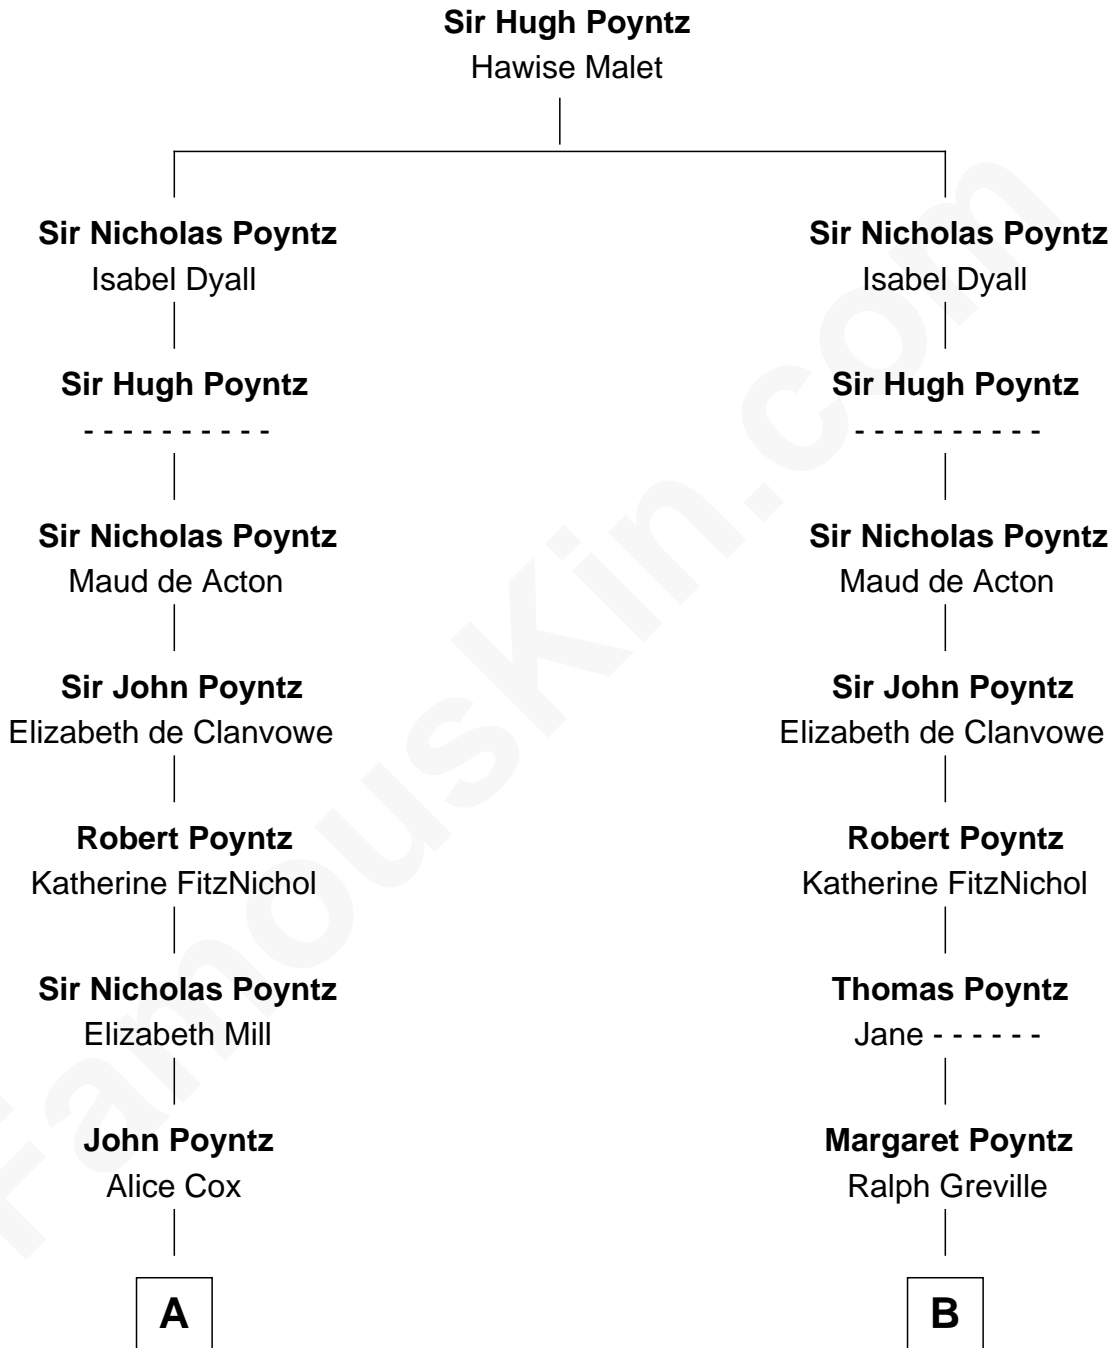

FamousKin.com

Relationship Chart of

Sir Winston Churchill

Prime Minister of the United Kingdom

16th cousin 5 times removed of

William Greene

2nd Governor of Rhode Island

C

|

Jane Paget
George Stewart

|

Jane Stewart
Sir George Spencer-Churchill

|

Sir John Winston Spencer-Churchill
Frances Anne Emily Vane

|

Randolph Henry Spencer-Churchill
Jeanette Jerome