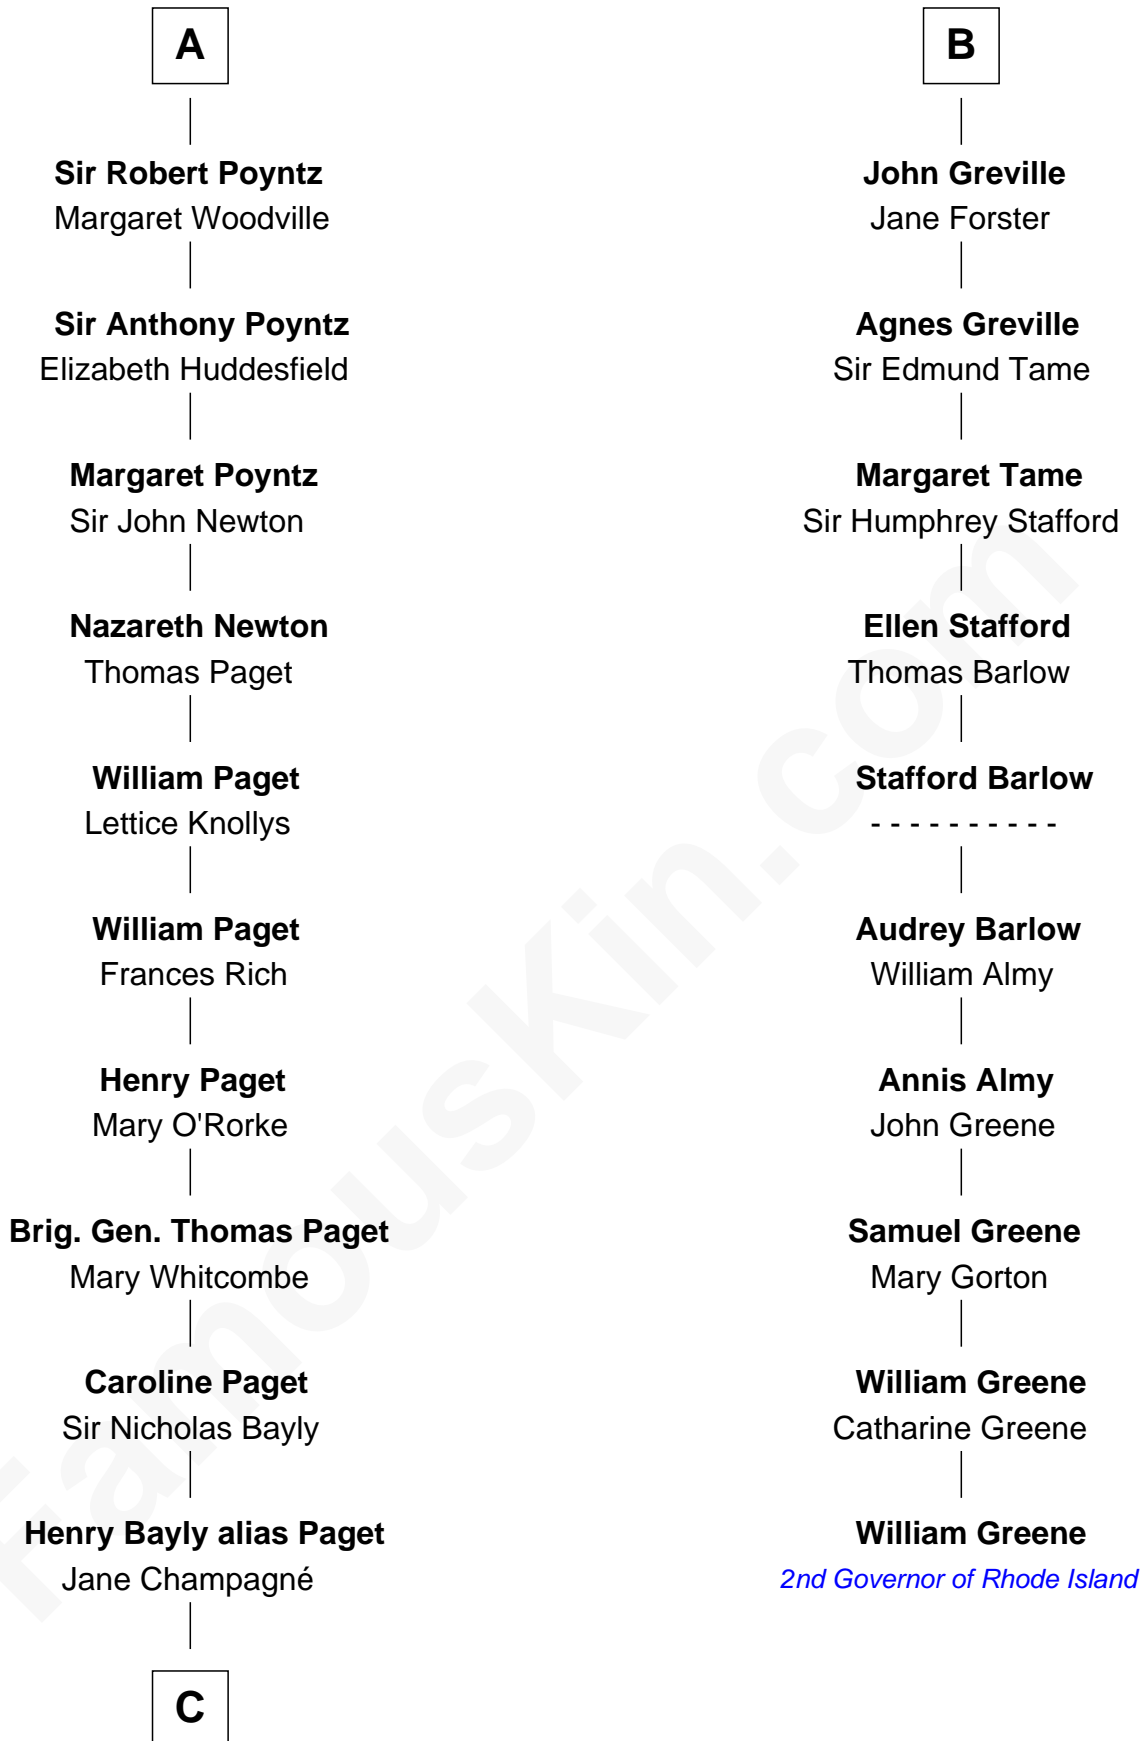

FamousKin.com

Relationship Chart of

Sir Winston Churchill

Prime Minister of the United Kingdom

16th cousin 5 times removed of

William Greene

2nd Governor of Rhode Island

C

|

Jane Paget
George Stewart

|

Jane Stewart
Sir George Spencer-Churchill

|

Sir John Winston Spencer-Churchill
Frances Anne Emily Vane

|

Randolph Henry Spencer-Churchill
Jeanette Jerome