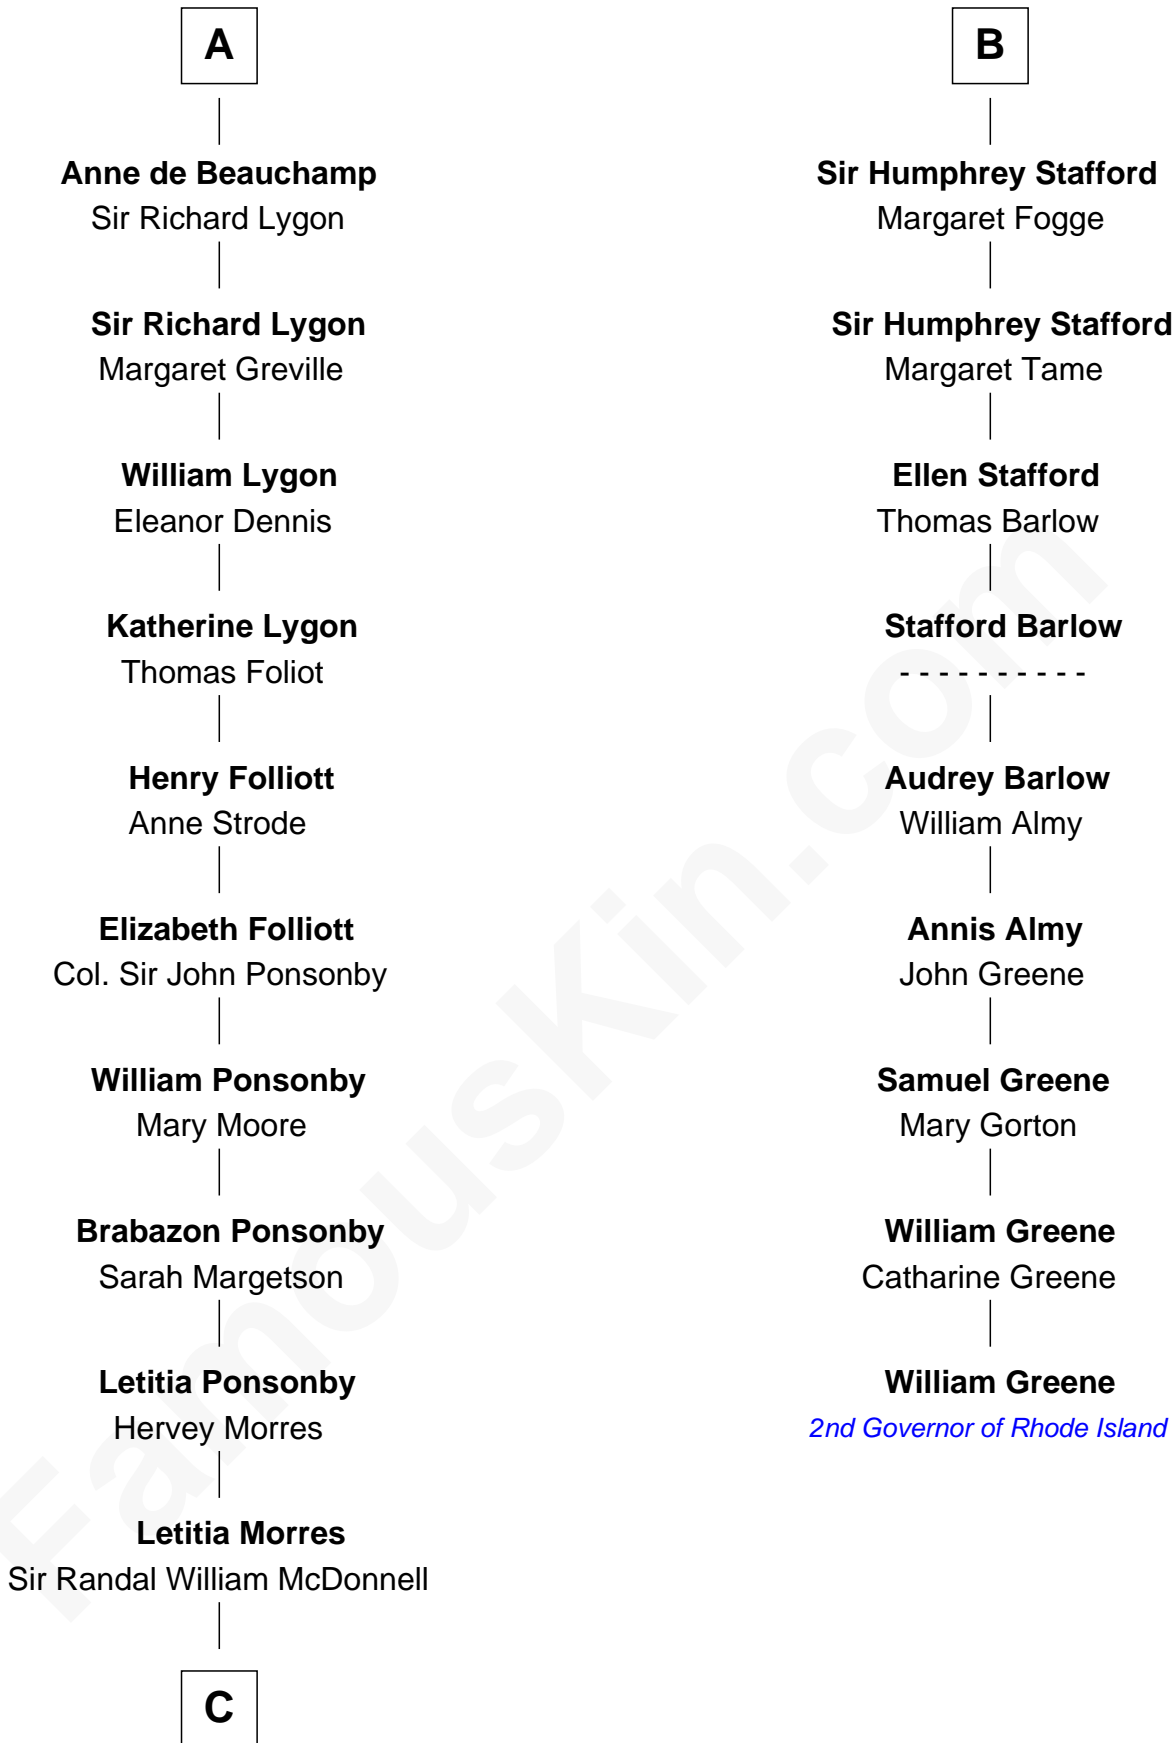

FamousKin.com

Relationship Chart of

Sir Winston Churchill

Prime Minister of the United Kingdom

15th cousin 6 times removed of

William Greene

2nd Governor of Rhode Island

C

—
Anne Catherine McDonnell

Sir Henry Vane

—
Frances Anne Emily Vane-Tempest

Sir Charles William Stewart

—
Frances Anne Emily Vane

Sir John Winston Spencer-Churchill

—
Randolph Henry Spencer-Churchill

Jeanette Jerome