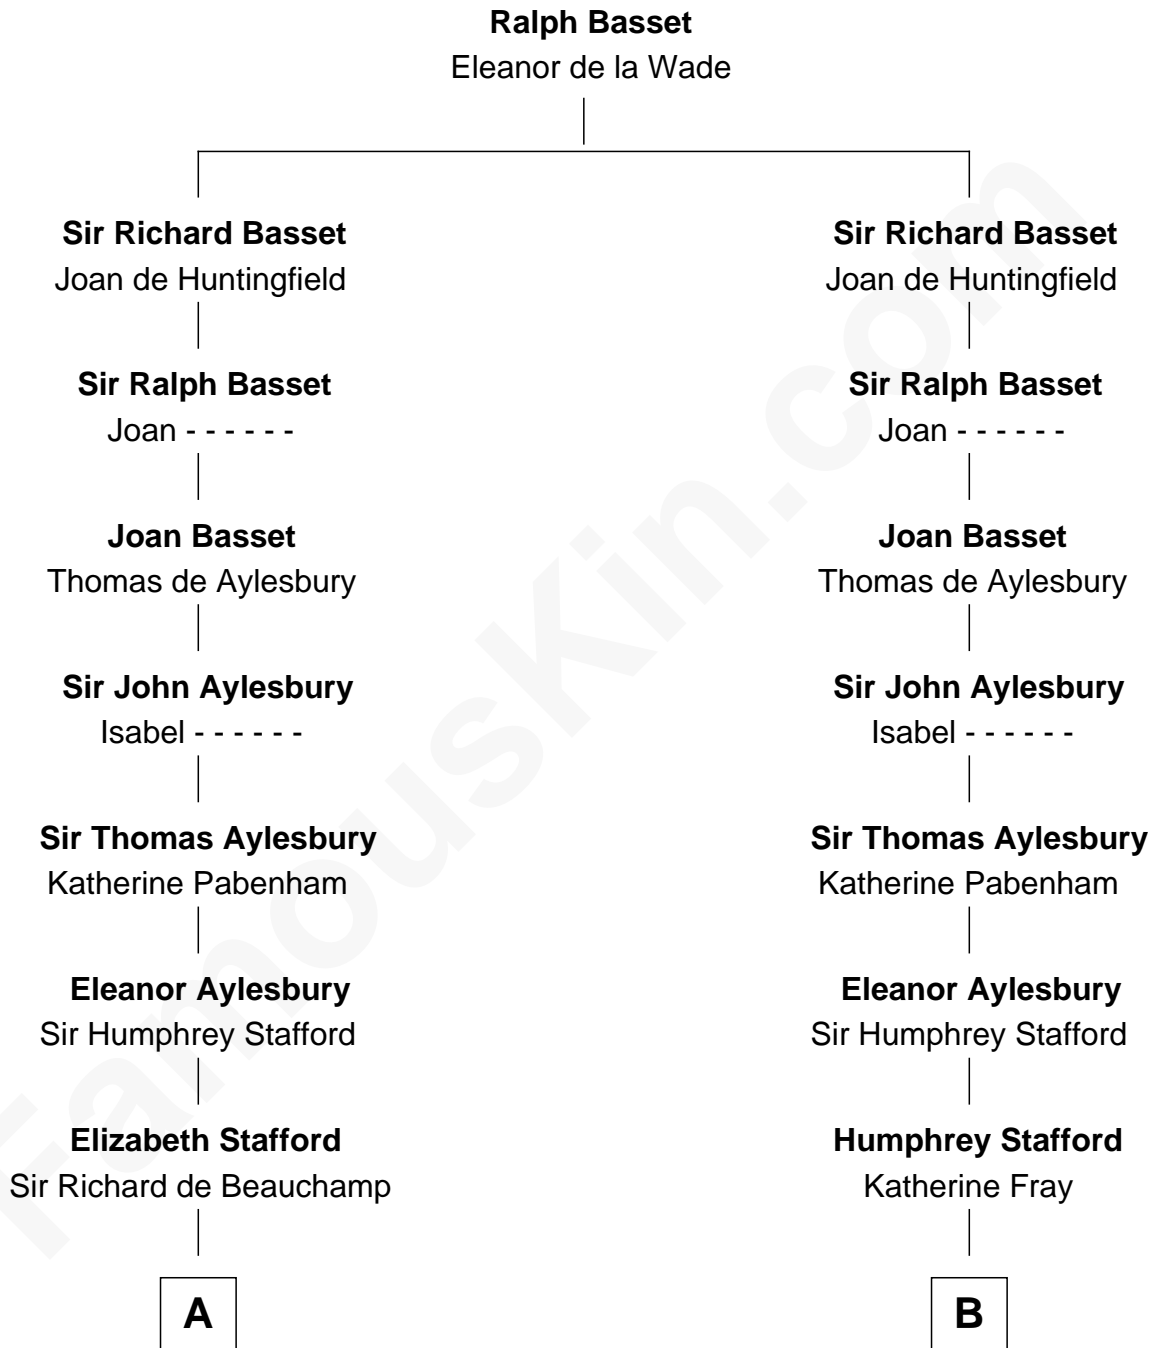

FamousKin.com

Relationship Chart of

Sir Winston Churchill

Prime Minister of the United Kingdom

15th cousin 6 times removed of

William Greene

2nd Governor of Rhode Island

C

—
Anne Catherine McDonnell

Sir Henry Vane

—
Frances Anne Emily Vane-Tempest

Sir Charles William Stewart

—
Frances Anne Emily Vane

Sir John Winston Spencer-Churchill

—
Randolph Henry Spencer-Churchill

Jeanette Jerome