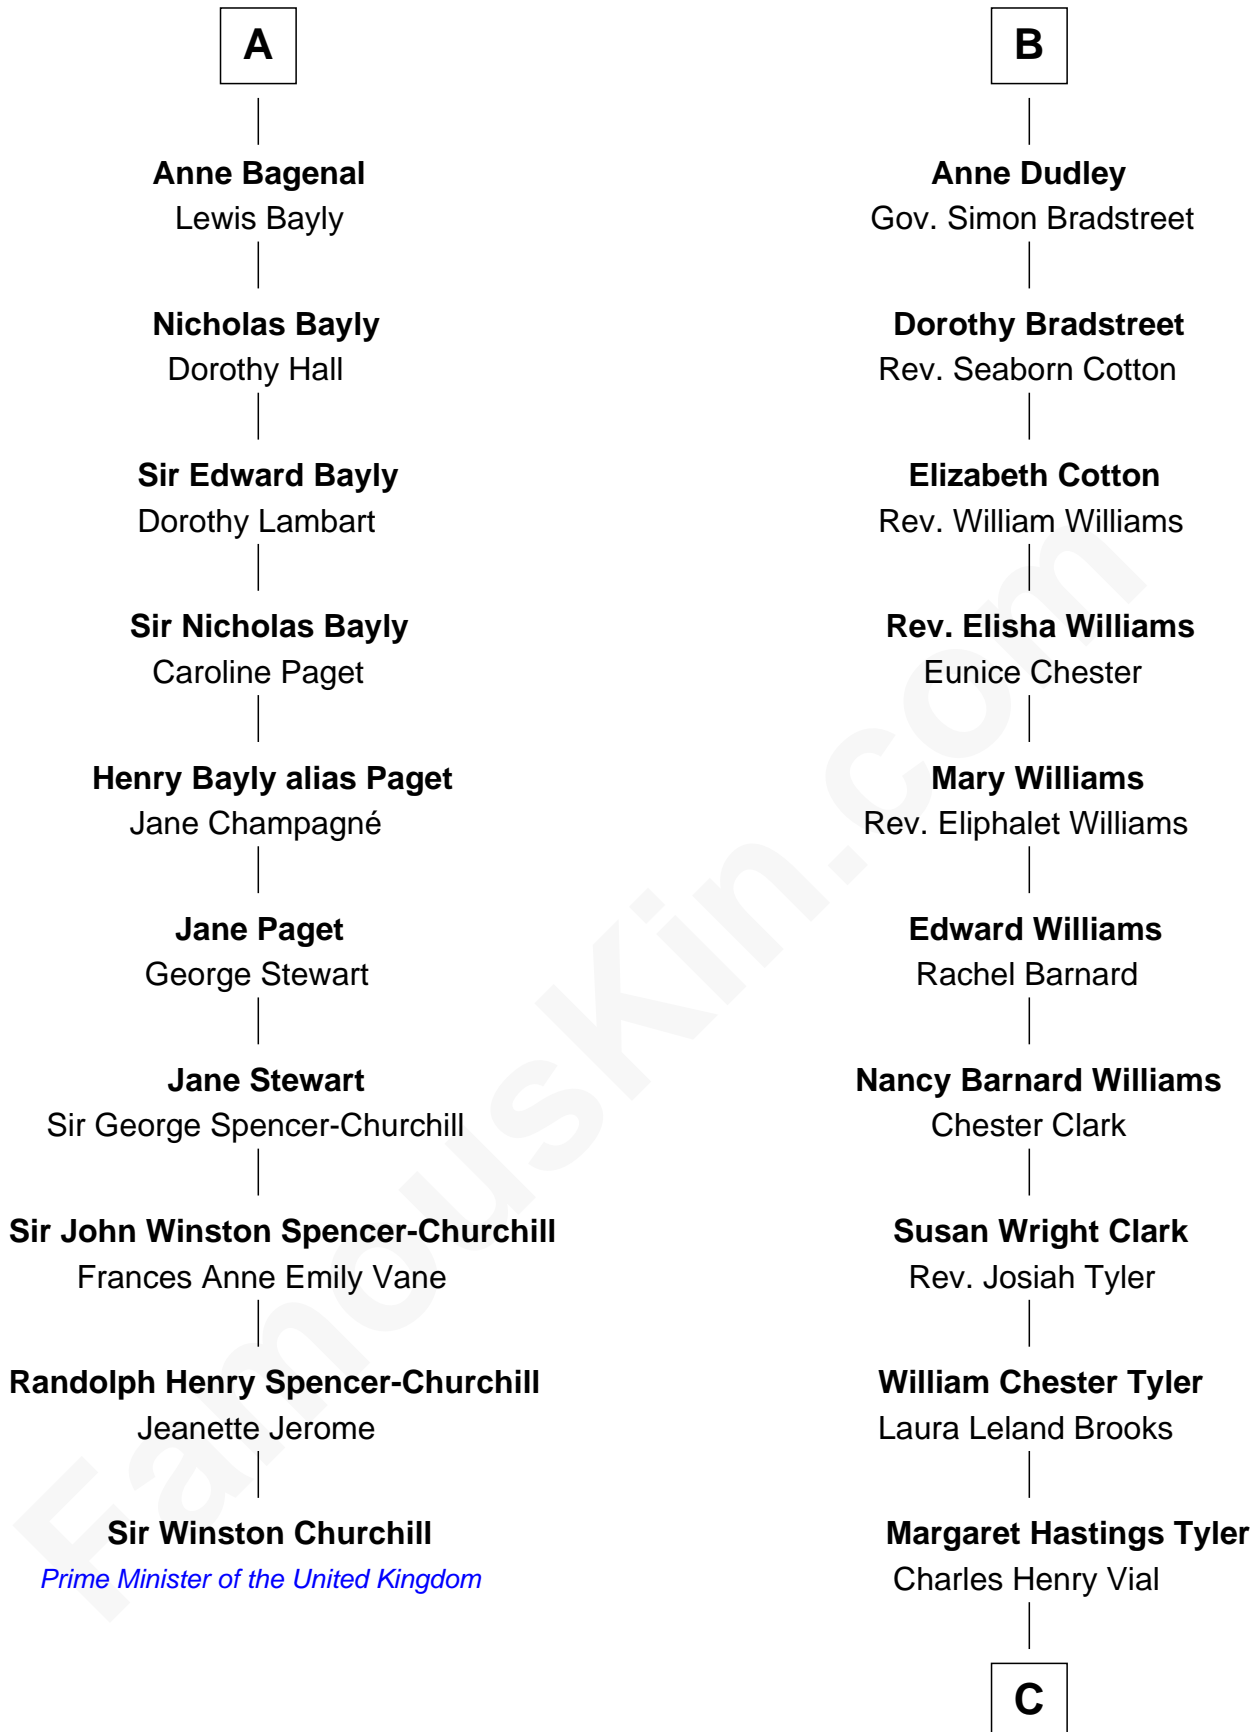

FamousKin.com

Relationship Chart of

Sir Winston Churchill

Prime Minister of the United Kingdom

16th cousin 3 times removed of

Kate Upton

Sports Illustrated Swimsuit Cover Model

C