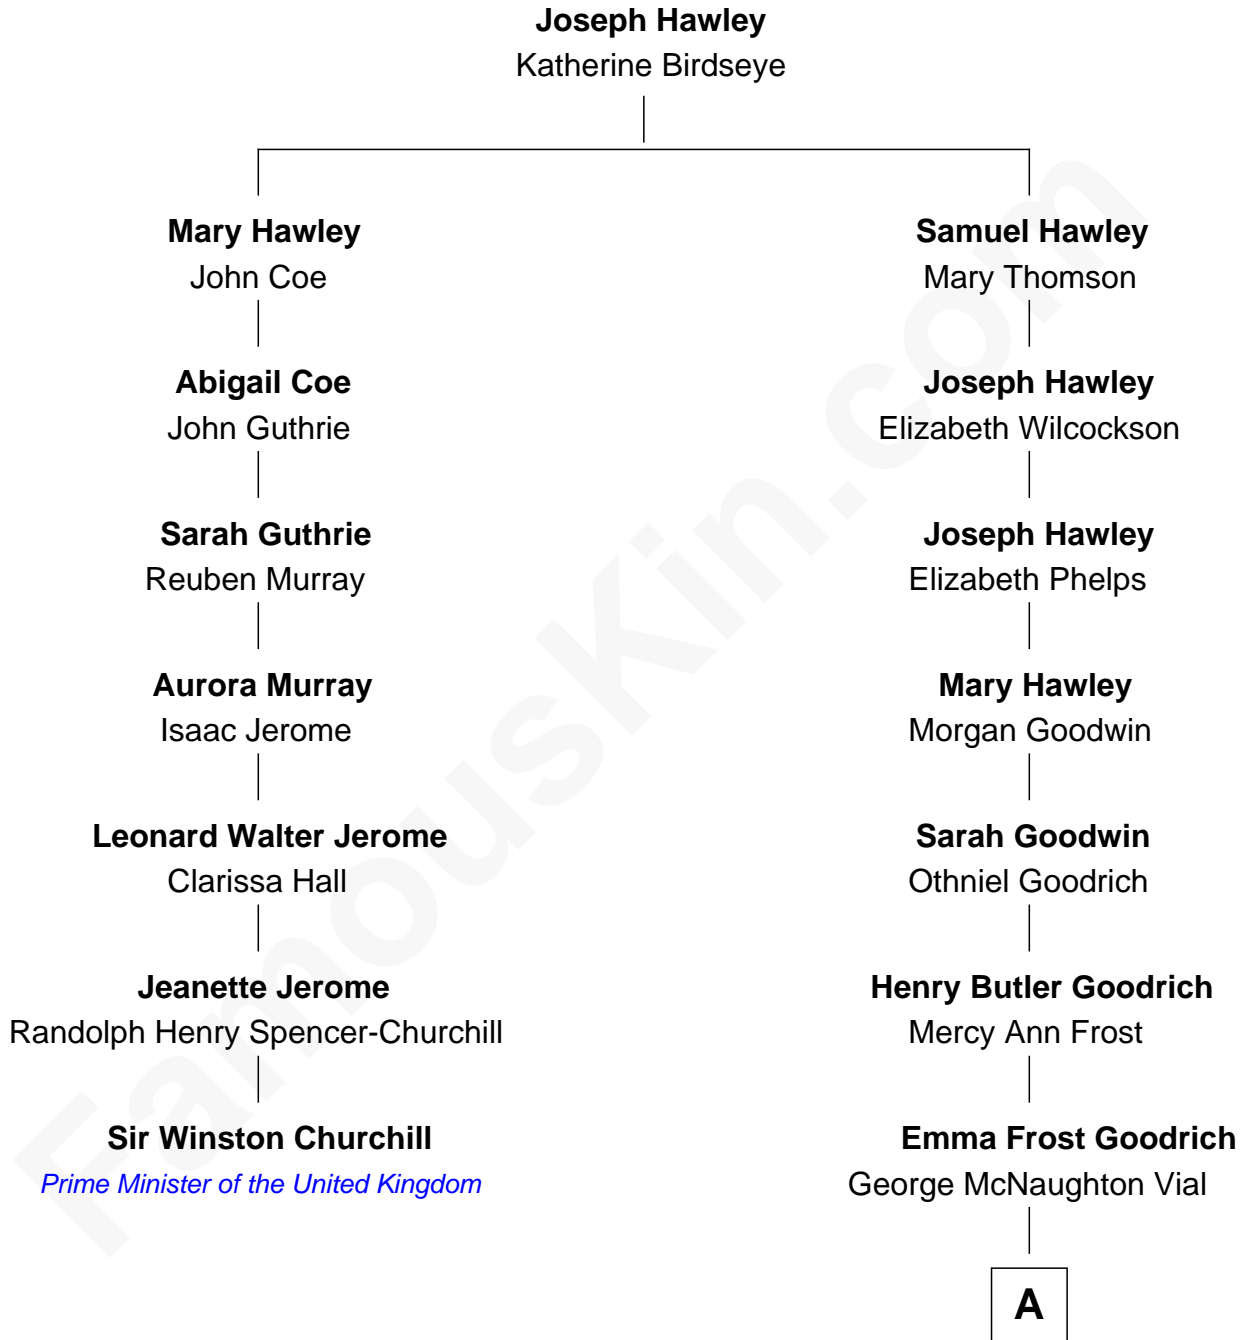

## Relationship Chart of

### Sir Winston Churchill

*Prime Minister of the United Kingdom*

6th cousin 4 times removed of

**Kate Upton**

*Sports Illustrated Swimsuit Cover Model*

A

**Charles Henry Vial**  
Margaret Hastings Tyler

**Elizabeth Brooks Vial**  
Stephen Edward Upton

**Jefferson Matthew Upton**  
Shelley Fawn Davis

**Kate Upton**  
*Model and Actress*