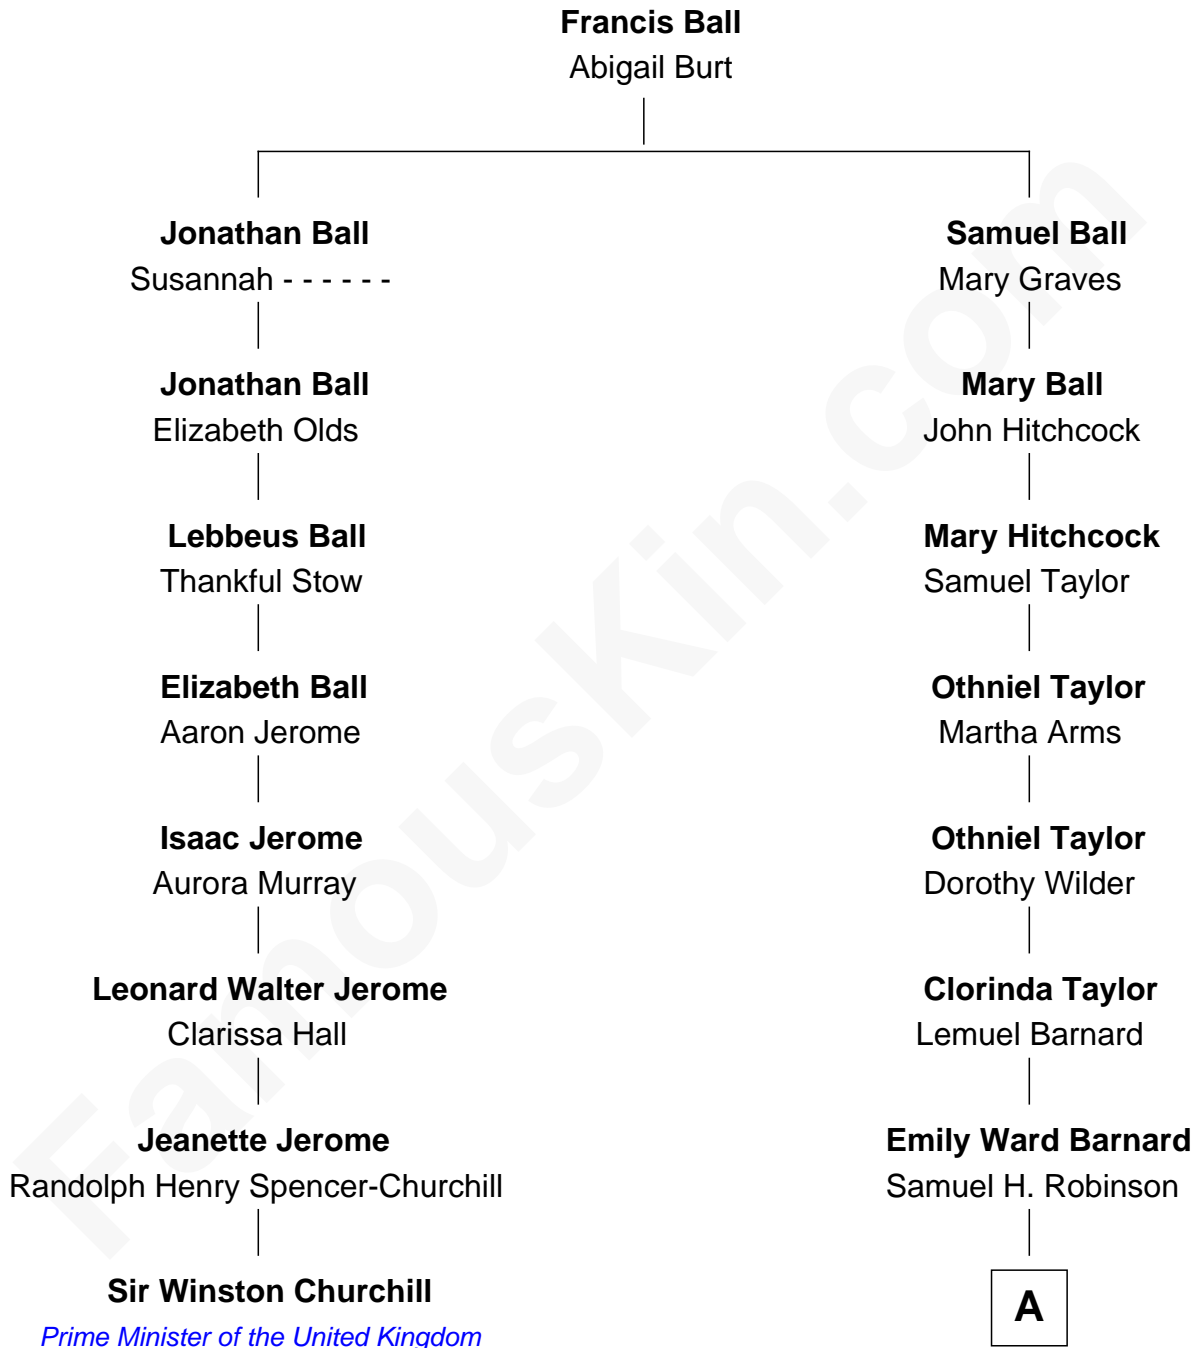

FamousKin.com

Relationship Chart of

Sir Winston Churchill

Prime Minister of the United Kingdom

7th cousin 2 times removed of

Lillian Gish

Stage, TV and Movie Actress

A

Elizabeth Ellen Robinson

Henry C. McConnell

Mary Robinson McConnell

James Lee Gish

Lillian Gish

Stage, TV and Movie Actress

FamousKin.com