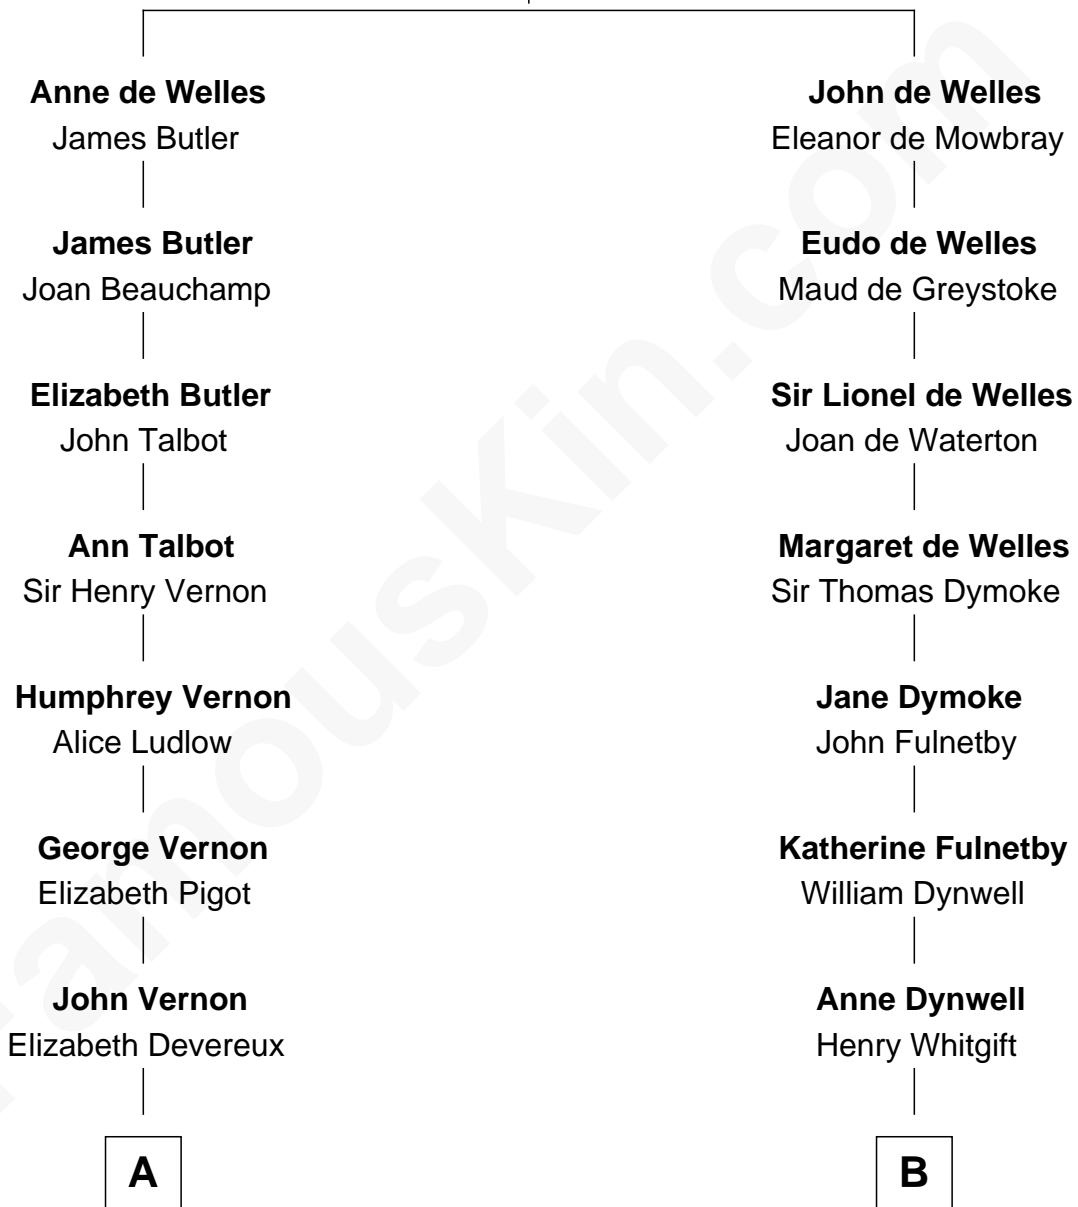

FamousKin.com

Relationship Chart of

Sir Winston Churchill

Prime Minister of the United Kingdom

17th cousin 1 time removed of

Ray Bradbury

Author of The Martian Chronicles

John de Welles

Maud de Roos

C

Leonard Spaulding Bradbury

Esther Marie Moberg

Ray Bradbury

Author of The Martian Chronicles

FamousKin.com