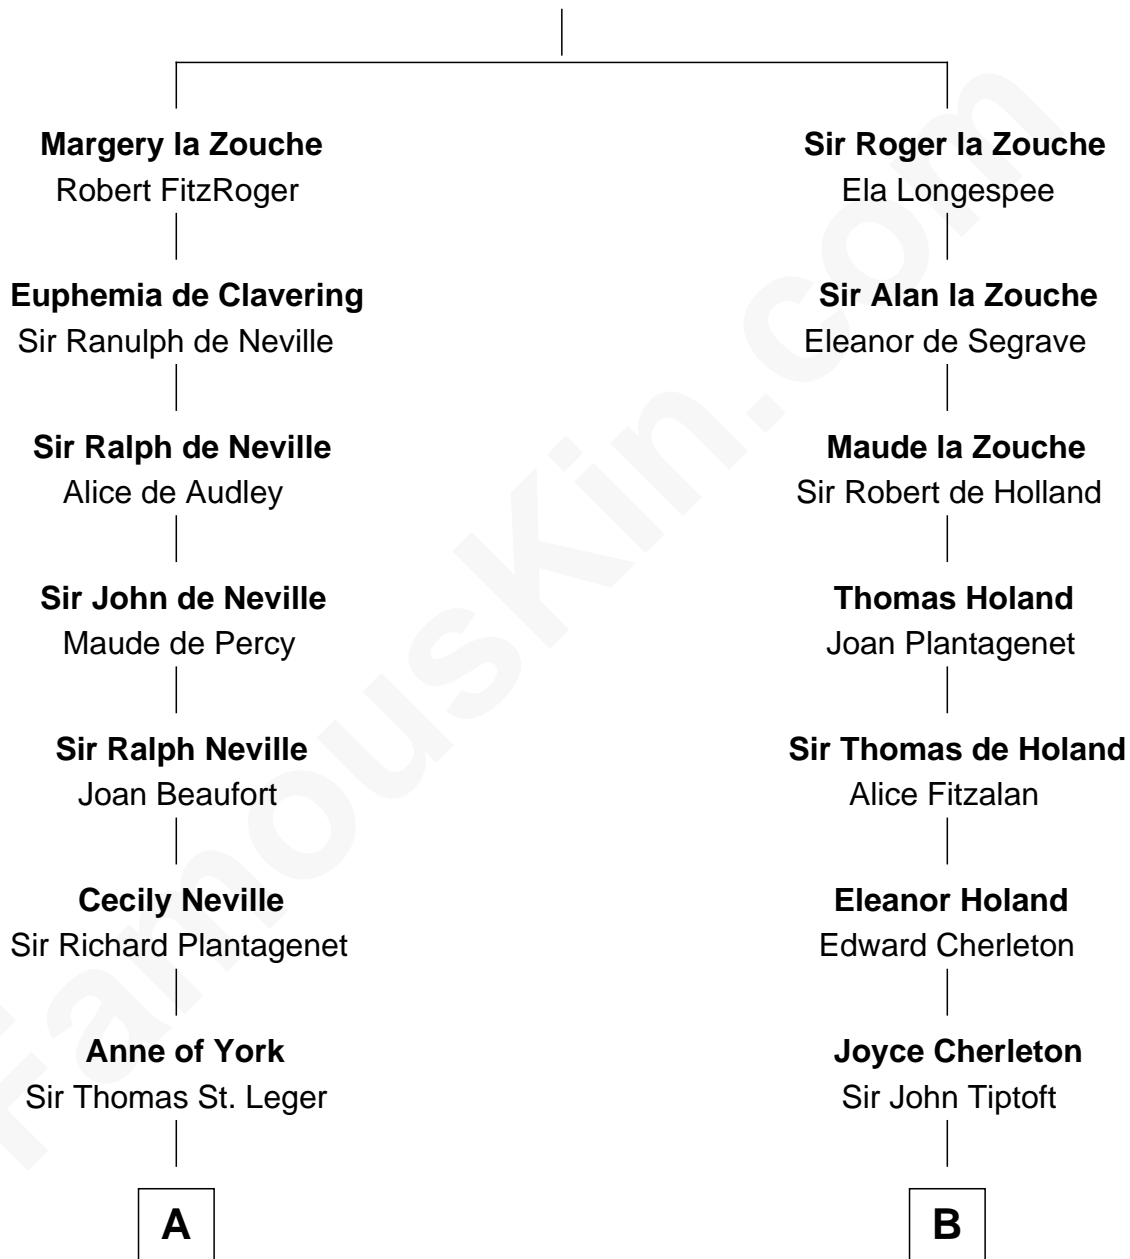

## Relationship Chart of

### Sir Winston Churchill

*Prime Minister of the United Kingdom*

16th cousin 4 times removed of

### George Washington

*1st U.S. President*

**Alan la Zouche**

Ellen de Quincy

**C**

—  
**Jane Stewart**

Sir George Spencer-Churchill

—  
**Sir John Winston Spencer-Churchill**