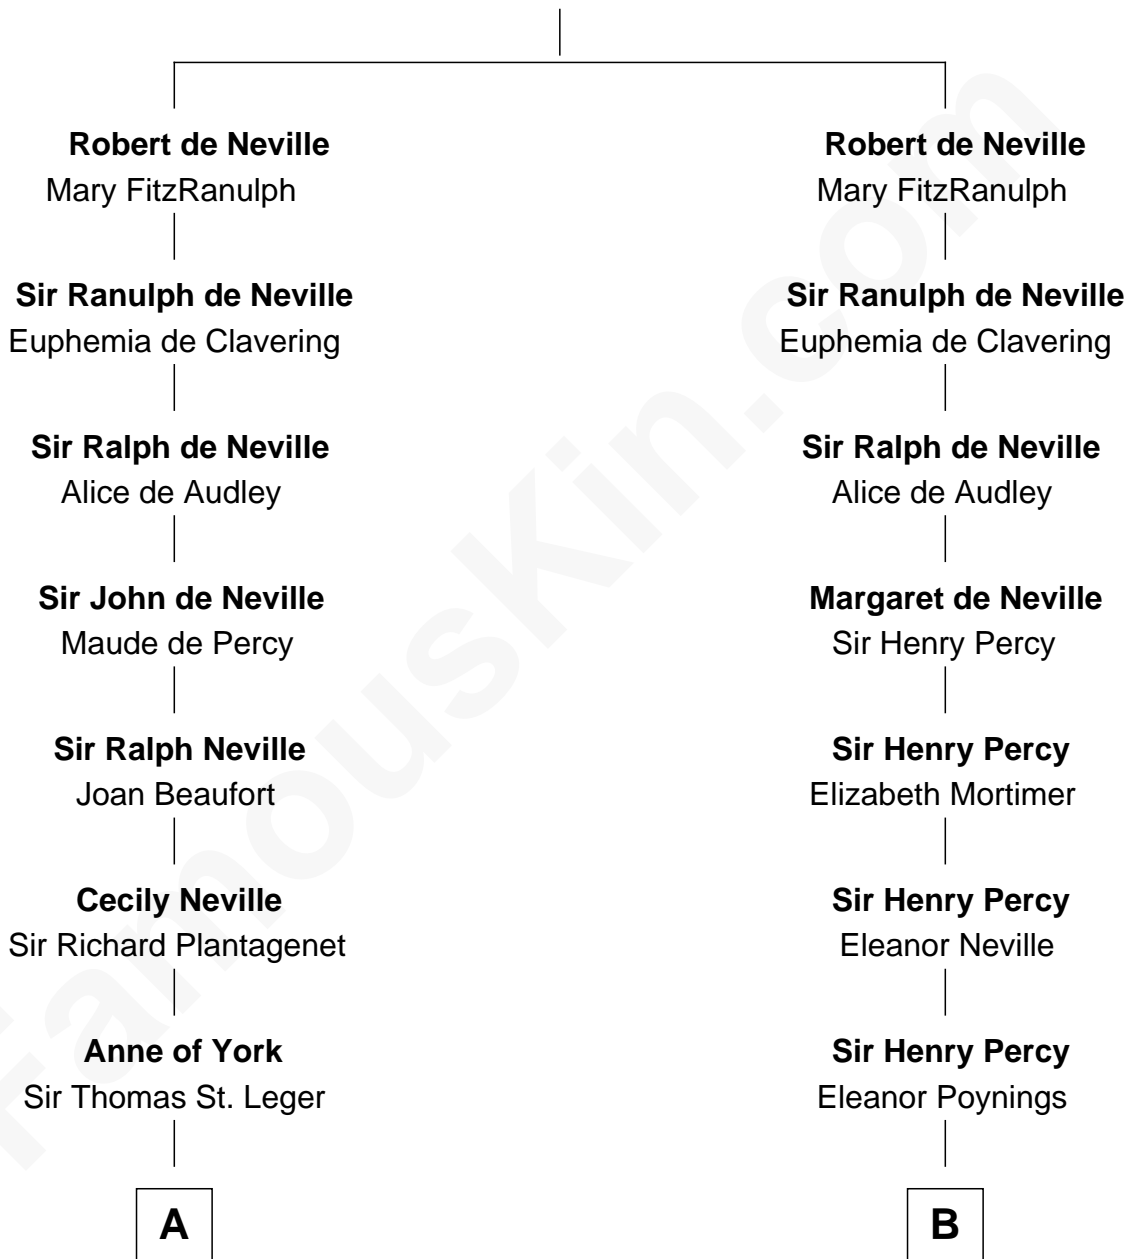

FamousKin.com

Relationship Chart of

Sir Winston Churchill

Prime Minister of the United Kingdom

16th cousin 4 times removed of

George Washington

1st U.S. President

Sir Robert de Neville

C

—
Jane Stewart

Sir George Spencer-Churchill

—
Sir John Winston Spencer-Churchill

Frances Anne Emily Vane

—
Randolph Henry Spencer-Churchill

Jeanette Jerome

—
Sir Winston Churchill